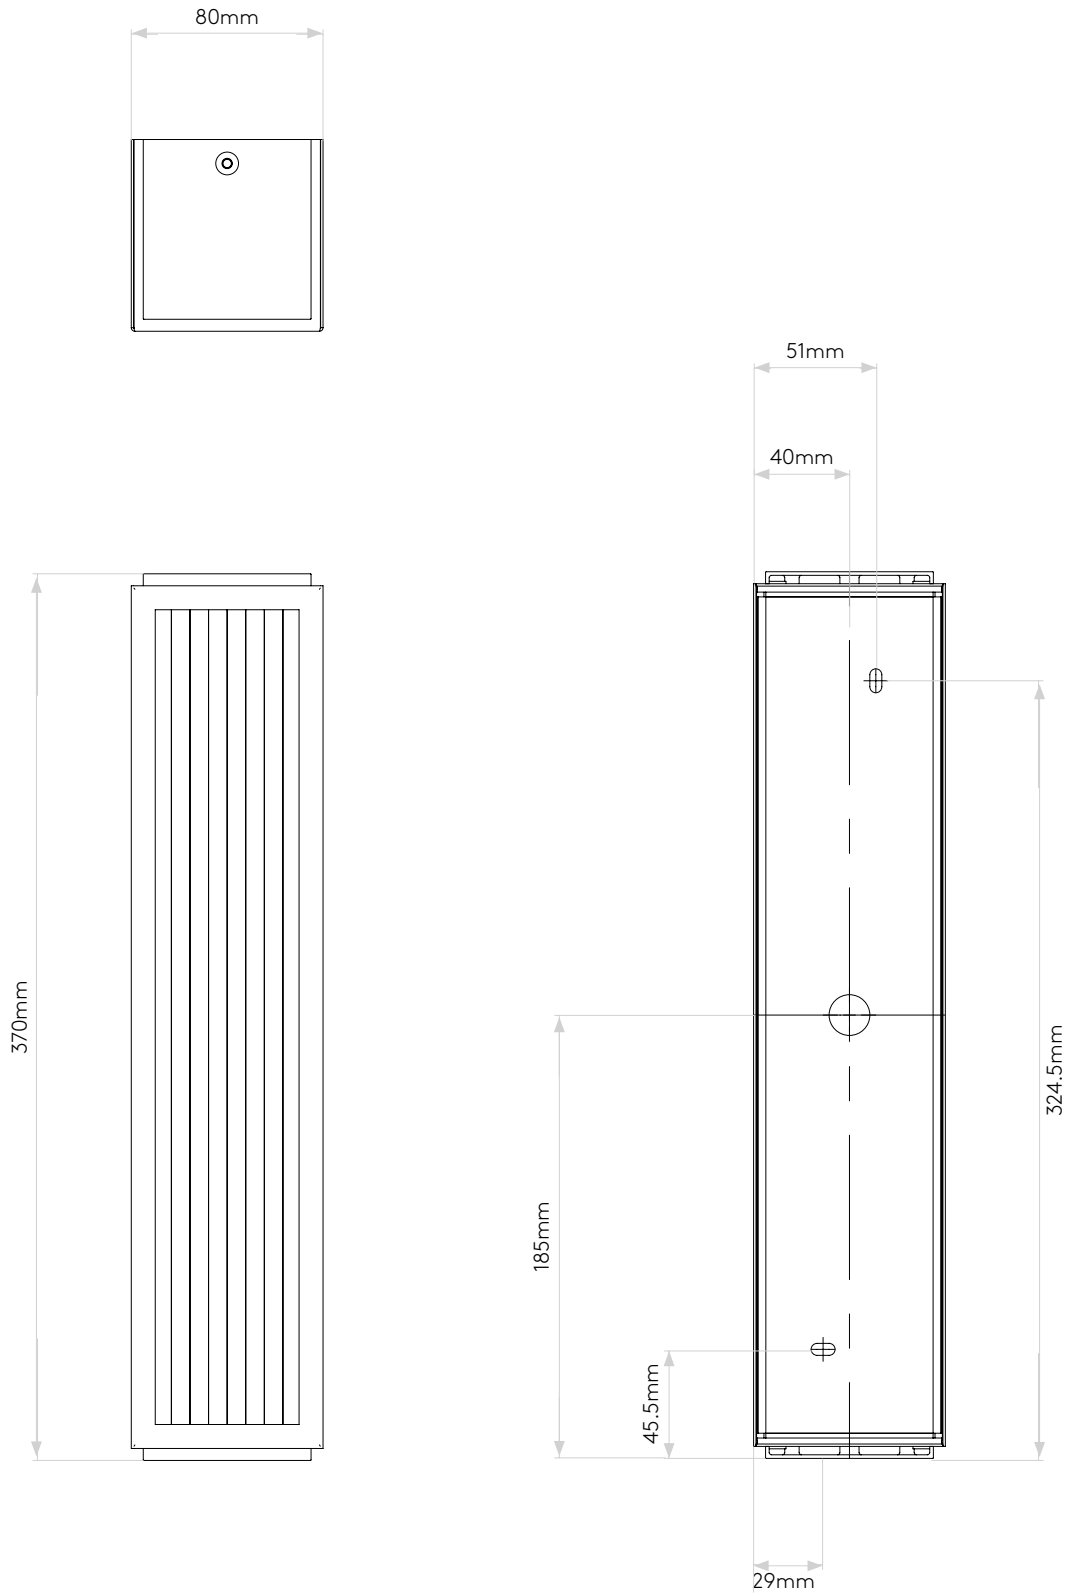

Boston 370 2700K

astro

General

Location:	Bathroom/Interior
Class:	CE (Class II)
Ip Rating:	IP44
Bathroom Zone:	Zone 2, 3
Driver Required:	No
Installation Orientation:	Wall Mount - Vertical
Main Material:	Metal - Mild Steel
Dimensions (mm):	H: 370 W: 80 D: 80
Cut Out Hole :	-
Recess Depth (mm):	-
Fire Rating:	-
Cable Length (mm):	-
Gross Weight (kg):	2.42

Lamp

Light Source:	LED Strip
Wattage:	13.9W
Lamp Included:	Yes (Integral)
Maximum Lamp Length (mm):	-
Luminous Flux (lm):	465
Colour Temp (K):	2700
Cri (Ra):	90
Macadam Ellipse:	3-Step
Tilt Adjustable Angle (°):	-
Rotation Adjustable Angle (°):	-
Lifetime (hrs):	53000
Beam Angle (°):	-

Please note that some dimensions may vary slightly due to manufacturing tolerances, this includes cable entry and fixing holes

Veuillez noter que certaines dimensions peuvent varier légèrement en raison des tolérances de fabrication, y compris l'entrée de câble et les trous de fixation.