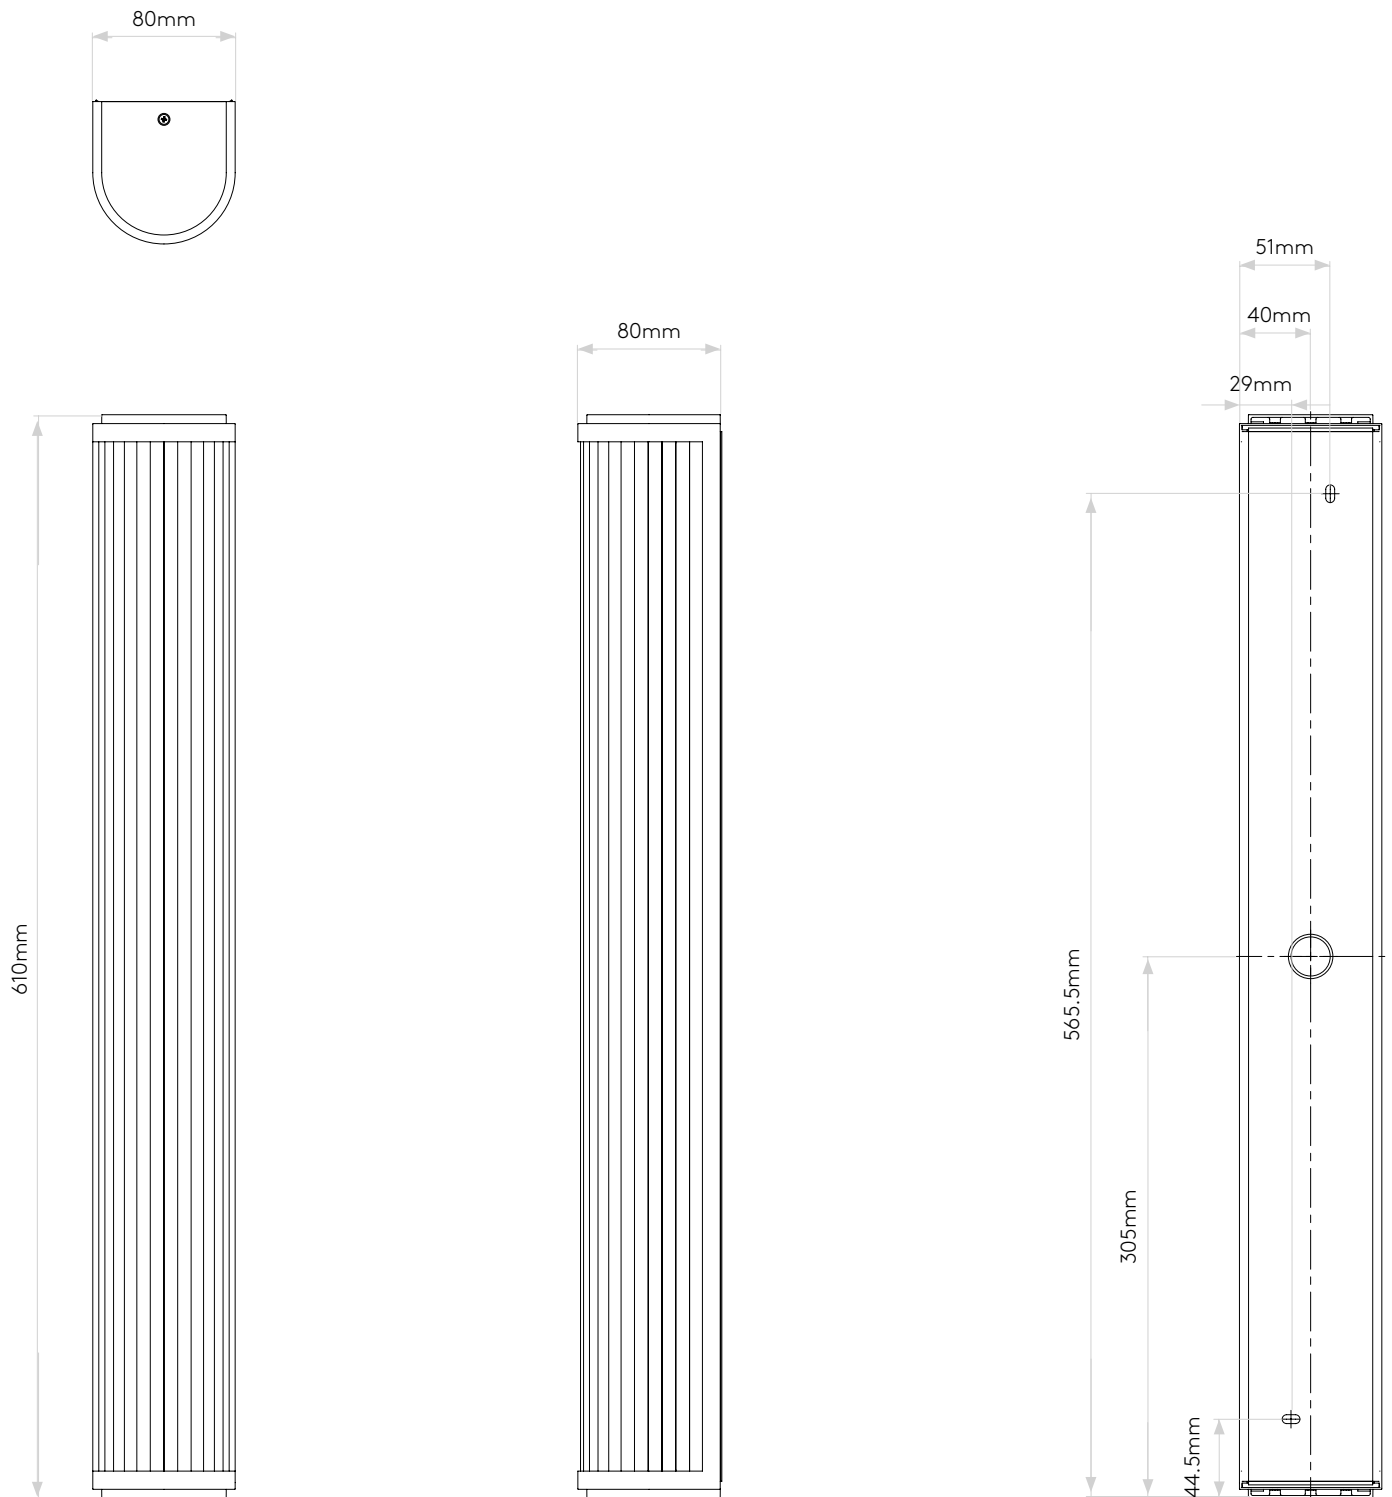

Please note that some dimensions may vary slightly due to manufacturing tolerances, this includes cable entry and fixing holes

Veillez noter que certaines dimensions peuvent varier légèrement en raison des tolérances de fabrication, y compris l'entrée de câble et les trous de fixation.

Bitte beachten Sie, dass die Maße Fertigungstoleranzen unterliegen und daher in geringem Umfang von der angegebenen Größe abweichen können. Dies gilt auch für Kabeleingänge und Befestigungslöcher.

Si prega notare che possono esserci piccole variazioni in alcune dimensioni dovute alle tolleranze di produzione, queste includono l'ingresso del cavo e i fori di fissaggio.