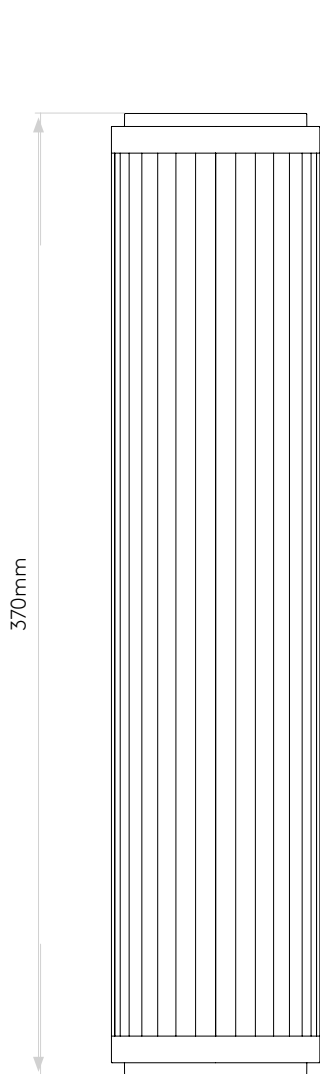

Please note that some dimensions may vary slightly due to manufacturing tolerances, this includes cable entry and fixing holes

Veuillez noter que certaines dimensions peuvent varier légèrement en raison des tolérances de fabrication, y compris l'entrée de câble et les trous de fixation.

Bitte beachten Sie, dass die Maße Fertigungstoleranzen unterliegen und daher in geringem Umfang von der angegebenen Größe abweichen können. Dies gilt auch für Kabeleingänge und Befestigungslöcher.

Si prega notare che possono esserci piccole variazioni in alcune dimensioni dovute alle tolleranze di produzione, queste includono l'ingresso del cavo e i fori di fissaggio.