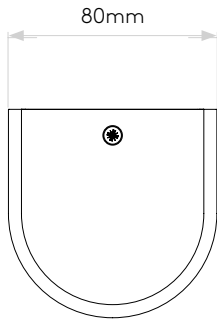

Please note that some dimensions may vary slightly due to manufacturing tolerances, this includes cable entry and fixing holes

Veuillez noter que certaines dimensions peuvent varier légèrement en raison des tolérances de fabrication, y compris l'entrée de câble et les trous de fixation.

Bitte beachten Sie, dass die Maße Fertigungstoleranzen unterliegen und daher in geringem Umfang von der angegebenen Größe abweichen können. Dies gilt auch für Kabeleingänge und Befestigungslöcher.

Si prega notare che possono esserci piccole variazioni in alcune dimensioni dovute alle tolleranze di produzione, queste includono l'ingresso del cavo e i fori di fissaggio.