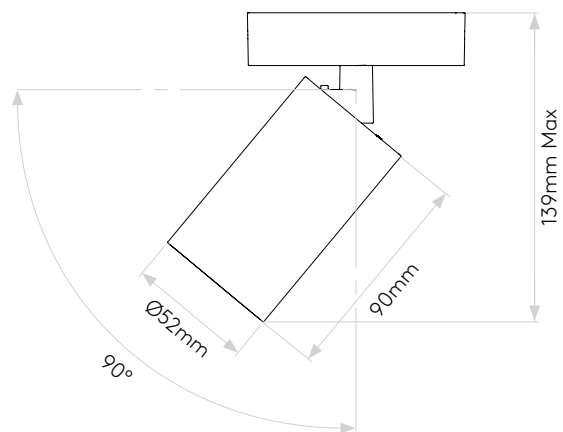

## General

Location:	Interior
Class:	CE (Class I)
Ip Rating:	IP20
Bathroom Zone:	Zone 3
Driver Required:	No
Installation Orientation:	Ceiling & Wall Mount
Main Material:	Metal - Aluminium
Dimensions (mm):	H: 139 Ø: 90
Cut Out Hole :	-
Recess Depth (mm):	-
Fire Rating:	-
Cable Length (mm):	-
Gross Weight (kg):	0.5

## Lamp

Light Source:	COB LED
Wattage:	8.2W
Lamp Included:	Yes (Integral)
Maximum Lamp Length (mm):	-
Luminous Flux (lm):	509
Colour Temp (K):	2700
Cri (Ra):	90
Macadam Ellipse:	3-Step
Tilt Adjustable Angle (°):	90
Rotation Adjustable Angle (°):	330
Lifetime (hrs):	50000
Beam Angle (°):	29

Please note that some dimensions may vary slightly due to manufacturing tolerances, this includes cable entry and fixing holes

Veuillez noter que certaines dimensions peuvent varier légèrement en raison des tolérances de fabrication, y compris l'entrée de câble et les trous de fixation.