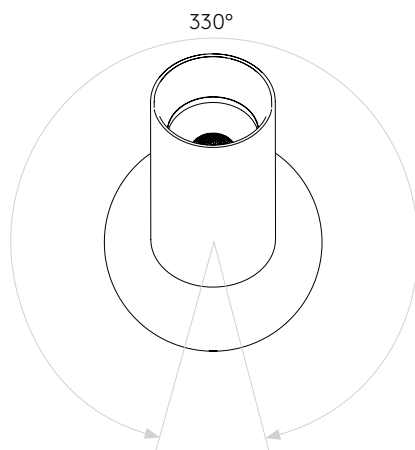

Please note that some dimensions may vary slightly due to manufacturing tolerances, this includes cable entry and fixing holes

Veuillez noter que certaines dimensions peuvent varier légèrement en raison des tolérances de fabrication, y compris l'entrée de câble et les trous de fixation.

Bitte beachten Sie, dass die Maße Fertigungstoleranzen unterliegen und daher in geringem Umfang von der angegebenen Größe abweichen können. Dies gilt auch für Kabeleingänge und Befestigungslöcher.

Si prega notare che possono esserci piccole variazioni in alcune dimensioni dovute alle tolleranze di produzione, queste includono l'ingresso del cavo e i fori di fissaggio.