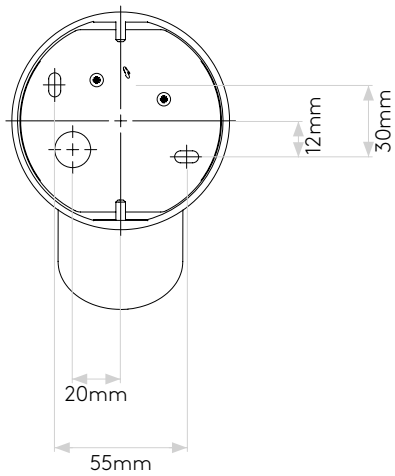

## General

Location:	Interior
Class:	CE (Class I)
Ip Rating:	IP20
Bathroom Zone:	Zone 3
Driver Required:	No
Installation Orientation:	Ceiling & Wall Mount
Main Material:	Metal - Aluminium
Dimensions (mm):	H: 139 Ø: 90
Cut Out Hole :	-
Recess Depth (mm):	-
Fire Rating:	-
Cable Length (mm):	-
Gross Weight (kg):	0.5

## Lamp

Light Source:	COB LED
Wattage:	8.2W
Lamp Included:	Yes (Integral)
Maximum Lamp Length (mm):	-
Luminous Flux (lm):	509
Colour Temp (K):	2700
Cri (Ra):	90
Macadam Ellipse:	3-Step
Tilt Adjustable Angle (°):	90
Rotation Adjustable Angle (°):	330
Lifetime (hrs):	50000
Beam Angle (°):	29

Please note that some dimensions may vary slightly due to manufacturing tolerances, this includes cable entry and fixing holes

Veuillez noter que certaines dimensions peuvent varier légèrement en raison des tolérances de fabrication, y compris l'entrée de câble et les trous de fixation.