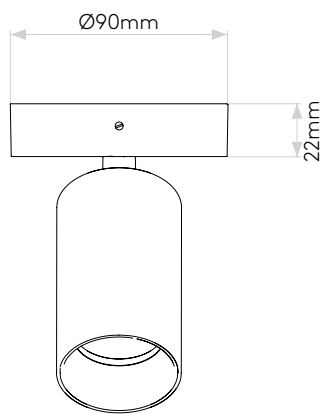

## General

Location:	Interior
Class:	CE (Class I)
Ip Rating:	IP20
Bathroom Zone:	Zone 3
Driver Required:	No
Installation Orientation:	Ceiling & Wall Mount
Main Material:	Metal - Aluminium
Dimensions (mm):	H: 139 Ø: 90
Cut Out Hole :	-
Recess Depth (mm):	-
Fire Rating:	-
Cable Length (mm):	-
Gross Weight (kg):	0.5

## Lamp

Light Source:	COB LED
Wattage:	8.2W
Lamp Included:	Yes (Integral)
Maximum Lamp Length (mm):	-
Luminous Flux (lm):	509
Colour Temp (K):	2700
Cri (Ra):	90
Macadam Ellipse:	3-Step
Tilt Adjustable Angle (°):	90
Rotation Adjustable Angle (°):	330
Lifetime (hrs):	50000
Beam Angle (°):	29

Please note that some dimensions may vary slightly due to manufacturing tolerances, this includes cable entry and fixing holes

Veuillez noter que certaines dimensions peuvent varier légèrement en raison des tolérances de fabrication, y compris l'entrée de câble et les trous de fixation.