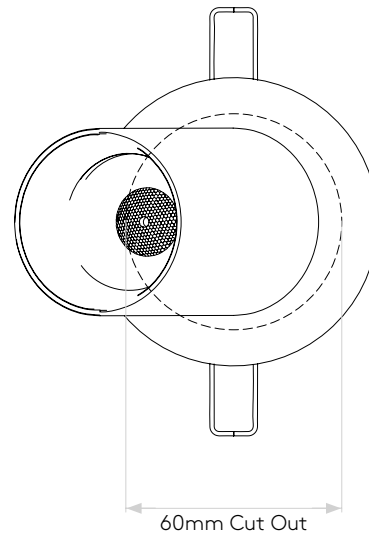

Please note that some dimensions may vary slightly due to manufacturing tolerances, this includes cable entry and fixing holes

Veuillez noter que certaines dimensions peuvent varier légèrement en raison des tolérances de fabrication, y compris l'entrée de câble et les trous de fixation.

Bitte beachten Sie, dass die Maße Fertigungstoleranzen unterliegen und daher in geringem Umfang von der angegebenen Größe abweichen können. Dies gilt auch für Kabeleingänge und Befestigungslöcher.

Si prega notare che possono esserci piccole variazioni in alcune dimensioni dovute alle tolleranze di produzione, queste includono l'ingresso del cavo e i fori di fissaggio.