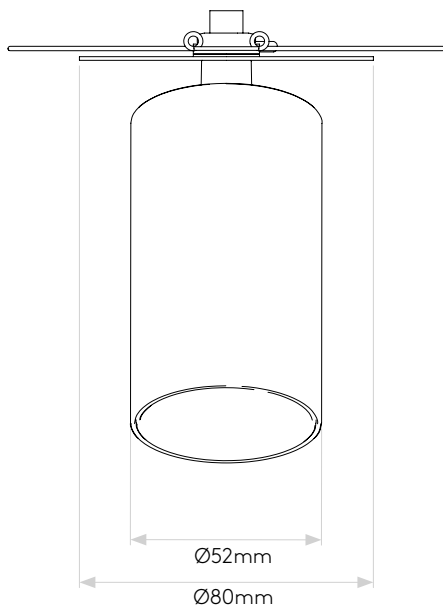

Please note that some dimensions may vary slightly due to manufacturing tolerances, this includes cable entry and fixing holes

Veuillez noter que certaines dimensions peuvent varier légèrement en raison des tolérances de fabrication, y compris l'entrée de câble et les trous de fixation.

Bitte beachten Sie, dass die Maße Fertigungstoleranzen unterliegen und daher in geringem Umfang von der angegebenen Größe abweichen können. Dies gilt auch für Kabeleingänge und Befestigungslöcher.

Si prega notare che possono esserci piccole variazioni in alcune dimensioni dovute alle tolleranze di produzione, queste includono l'ingresso del cavo e i fori di fissaggio.