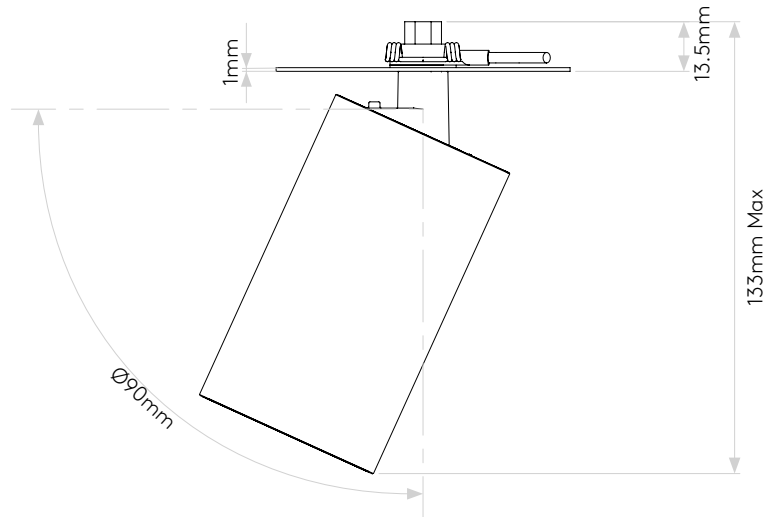

Please note that some dimensions may vary slightly due to manufacturing tolerances, this includes cable entry and fixing holes

Veuillez noter que certaines dimensions peuvent varier légèrement en raison des tolérances de fabrication, y compris l'entrée de câble et les trous de fixation.

Bitte beachten Sie, dass die Maße Fertigungstoleranzen unterliegen und daher in geringem Umfang von der angegebenen Größe abweichen können. Dies gilt auch für Kabeleingänge und Befestigungslöcher.

Si prega notare che possono esserci piccole variazioni in alcune dimensioni dovute alle tolleranze di produzione, queste includono l'ingresso del cavo e i fori di fissaggio.