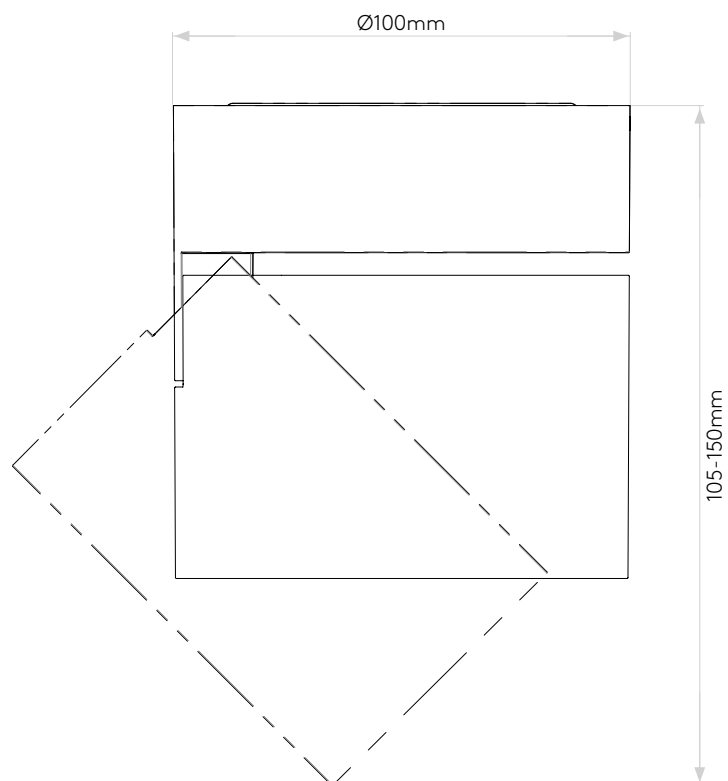

Please note that some dimensions may vary slightly due to manufacturing tolerances, this includes cable entry and fixing holes

Veuillez noter que certaines dimensions peuvent varier légèrement en raison des tolérances de fabrication, y compris l'entrée de câble et les trous de fixation.

Bitte beachten Sie, dass die Maße Fertigungstoleranzen unterliegen und daher in geringem Umfang von der angegebenen Größe abweichen können. Dies gilt auch für Kabeleingänge und Befestigungslöcher.

Si prega notare che possono esserci piccole variazioni in alcune dimensioni dovute alle tolleranze di produzione, queste includono l'ingresso del cavo e i fori di fissaggio.