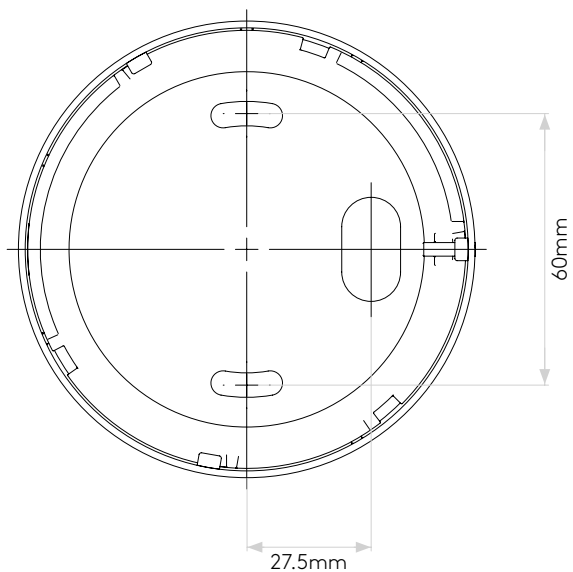

Please note that some dimensions may vary slightly due to manufacturing tolerances, this includes cable entry and fixing holes

Veuillez noter que certaines dimensions peuvent varier légèrement en raison des tolérances de fabrication, y compris l'entrée de câble et les trous de fixation.

Bitte beachten Sie, dass die Maße Fertigungstoleranzen unterliegen und daher in geringem Umfang von der angegebenen Größe abweichen können. Dies gilt auch für Kabeleingänge und Befestigungslöcher.

Si prega notare che possono esserci piccole variazioni in alcune dimensioni dovute alle tolleranze di produzione, queste includono l'ingresso del cavo e i fori di fissaggio.