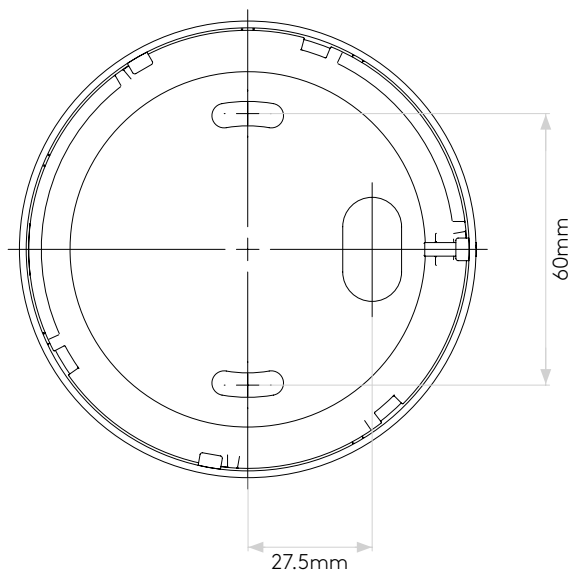

Please note that some dimensions may vary slightly due to manufacturing tolerances, this includes cable entry and fixing holes

Veuillez noter que certaines dimensions peuvent varier légèrement en raison des tolérances de fabrication, y compris l'entrée de câble et les trous de fixation.

Bitte beachten Sie, dass die Maße Fertigungstoleranzen unterliegen und daher in geringem Umfang von der angegebenen Größe abweichen können. Dies gilt auch für Kabeleingänge und Befestigungslöcher.

Si prega notare che possono esserci piccole variazioni in alcune dimensioni dovute alle tolleranze di produzione, queste includono l'ingresso del cavo e i fori di fissaggio.