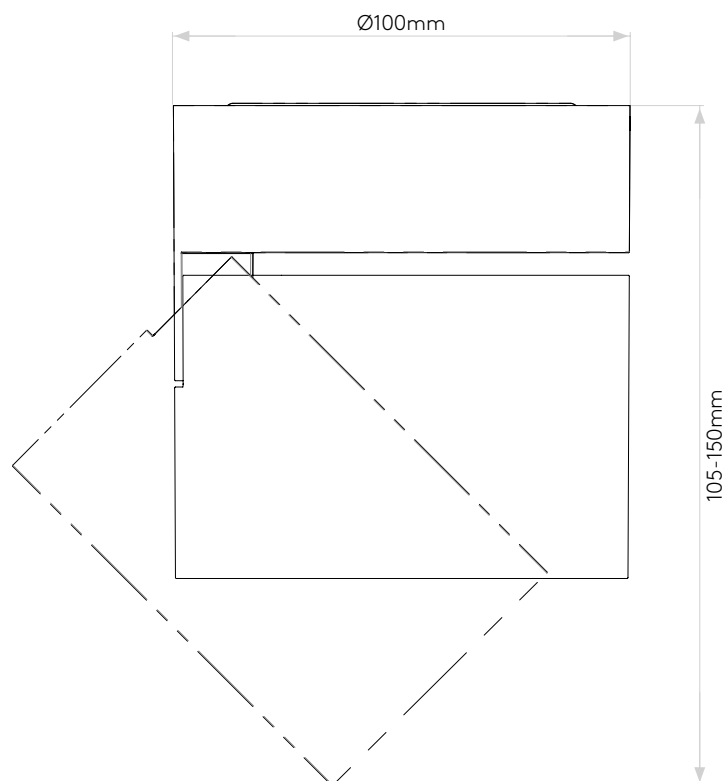

Please note that some dimensions may vary slightly due to manufacturing tolerances, this includes cable entry and fixing holes

Veuillez noter que certaines dimensions peuvent varier légèrement en raison des tolérances de fabrication, y compris l'entrée de câble et les trous de fixation.

Bitte beachten Sie, dass die Maße Fertigungstoleranzen unterliegen und daher in geringem Umfang von der angegebenen Größe abweichen können. Dies gilt auch für Kabeleingänge und Befestigungslöcher.

Si prega notare che possono esserci piccole variazioni in alcune dimensioni dovute alle tolleranze di produzione, queste includono l'ingresso del cavo e i fori di fissaggio.