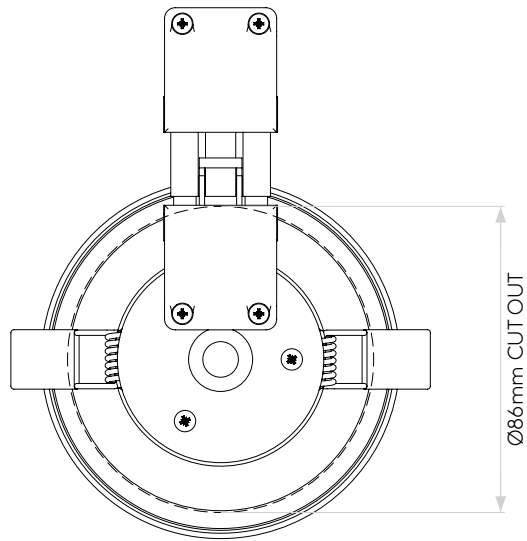

Please note that some dimensions may vary slightly due to manufacturing tolerances, this includes cable entry and fixing holes

Veuillez noter que certaines dimensions peuvent varier légèrement en raison des tolérances de fabrication, y compris l'entrée de câble et les trous de fixation.

Bitte beachten Sie, dass die Maße Fertigungstoleranzen unterliegen und daher in geringem Umfang von der angegebenen Größe abweichen können. Dies gilt auch für Kabeleingänge und Befestigungslöcher.

Si prega notare che possono esserci piccole variazioni in alcune dimensioni dovute alle tolleranze di produzione, queste includono l'ingresso del cavo e i fori di fissaggio.