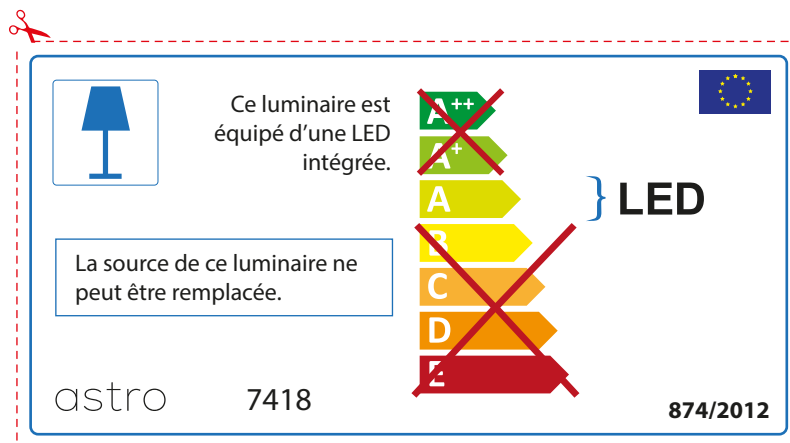

ENGLISH

Please check lamp dimensions for suitable fitting with your luminaire, as lamp sizes may vary between brands

astro 7418

 This luminaire contains built-in LED lamps.

~~A++~~
~~A+~~
A } LED
~~B~~
~~C~~
~~D~~
~~E~~

The LED lamps cannot be changed in the luminaire.

874/2012 

 This luminaire contains built-in LED lamps. 

The LED lamps cannot be changed in the luminaire.

~~A++~~
~~A+~~
A } LED
~~B~~
~~C~~
~~D~~
~~E~~

astro 7418 874/2012

FRENCH

Prenez soin de vérifier le dimensions des lampes (celles-ci varient selon les fournisseurs) afin de vous assurer qu'elles rentrent physiquement dans le luminaire

ITALIAN

Si prega di verificare le dimensioni della lampada per il montaggio adatto con il suo apparecchio di illuminazione, perché le dimensioni della lampada può variare tra le marche