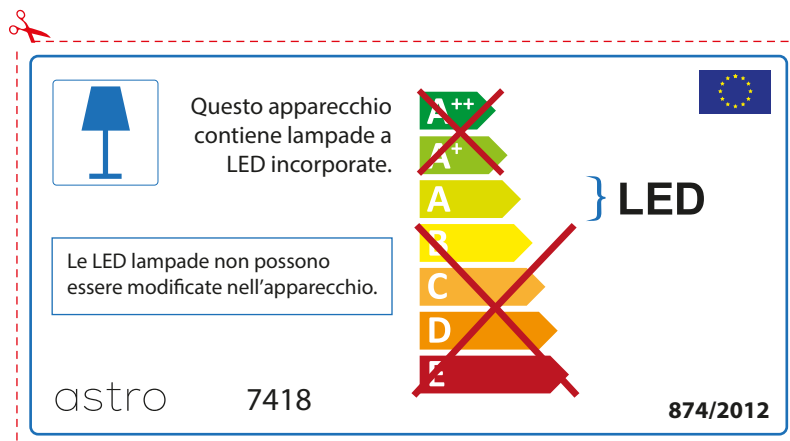

ENGLISH

Please check lamp dimensions for suitable fitting with your luminaire, as lamp sizes may vary between brands

astro 7418

 This luminaire contains built-in LED lamps.

~~A++~~
~~A+~~
A } LED
~~B~~
~~C~~
~~D~~
~~E~~

The LED lamps cannot be changed in the luminaire.

874/2012 

 This luminaire contains built-in LED lamps. 

The LED lamps cannot be changed in the luminaire.

~~A++~~
~~A+~~
A } LED
~~B~~
~~C~~
~~D~~
~~E~~

astro 7418 874/2012

FRENCH

Prenez soin de vérifier le dimensions des lampes (celles-ci varient selon les fournisseurs) afin de vous assurer qu'elles rentrent physiquement dans le luminaire

ITALIAN

Si prega di verificare le dimensioni della lampada per il montaggio adatto con il suo apparecchio di illuminazione, perché le dimensioni della lampada può variare tra le marche