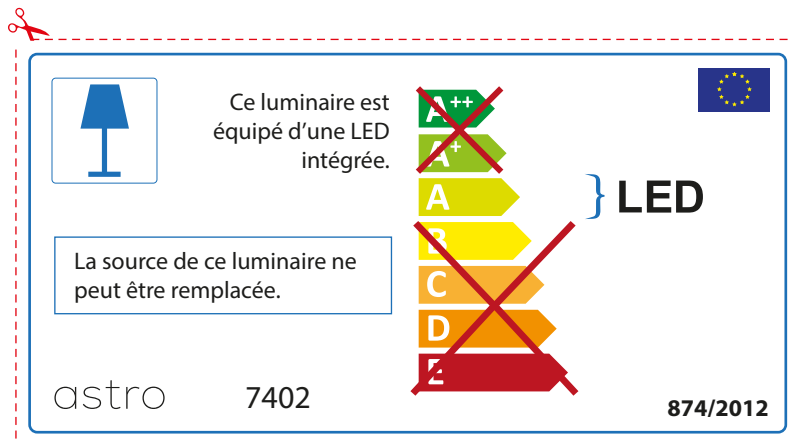

ENGLISH

Please check lamp dimensions for suitable fitting with your luminaire, as lamp sizes may vary between brands

astro 7402

 This luminaire contains built-in LED lamps.

~~A++~~
~~A+~~
A } LED
~~B~~
~~C~~
~~D~~
~~E~~

The LED lamps cannot be changed in the luminaire.

874/2012 

 This luminaire contains built-in LED lamps. 

The LED lamps cannot be changed in the luminaire.

~~A++~~
~~A+~~
A } LED
~~B~~
~~C~~
~~D~~
~~E~~

astro 7402 874/2012

FRENCH

Prenez soin de vérifier le dimensions des lampes (celles-ci varient selon les fournisseurs) afin de vous assurer qu'elles rentrent physiquement dans le luminaire

ITALIAN

Si prega di verificare le dimensioni della lampada per il montaggio adatto con il suo apparecchio di illuminazione, perché le dimensioni della lampada può variare tra le marche