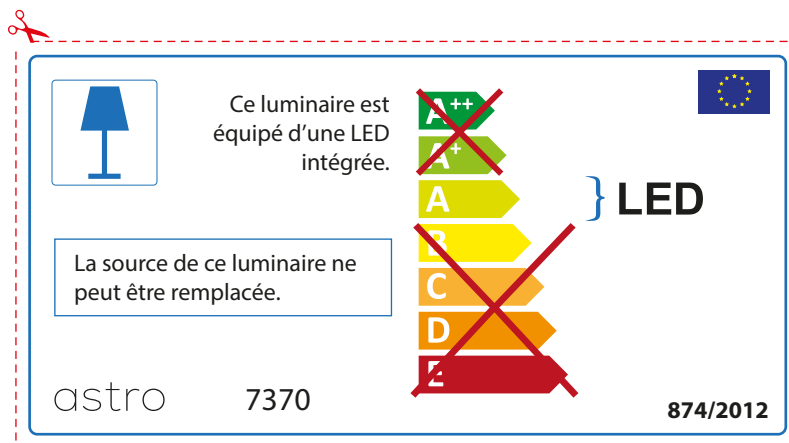

ENGLISH

Please check lamp dimensions for suitable fitting with your luminaire, as lamp sizes may vary between brands

astro 7370

 This luminaire contains built-in LED lamps.

~~A++~~
~~A+~~
A } LED
~~B~~
~~C~~
~~D~~
~~E~~

The LED lamps cannot be changed in the luminaire.

874/2012 

 This luminaire contains built-in LED lamps. 

The LED lamps cannot be changed in the luminaire.

~~A++~~
~~A+~~
A } LED
~~B~~
~~C~~
~~D~~
~~E~~

astro 7370 874/2012

FRENCH

Prenez soin de vérifier le dimensions des lampes (celles-ci varient selon les fournisseurs) afin de vous assurer qu'elles rentrent physiquement dans le luminaire

ITALIAN

Si prega di verificare le dimensioni della lampada per il montaggio adatto con il suo apparecchio di illuminazione, perché le dimensioni della lampada può variare tra le marche