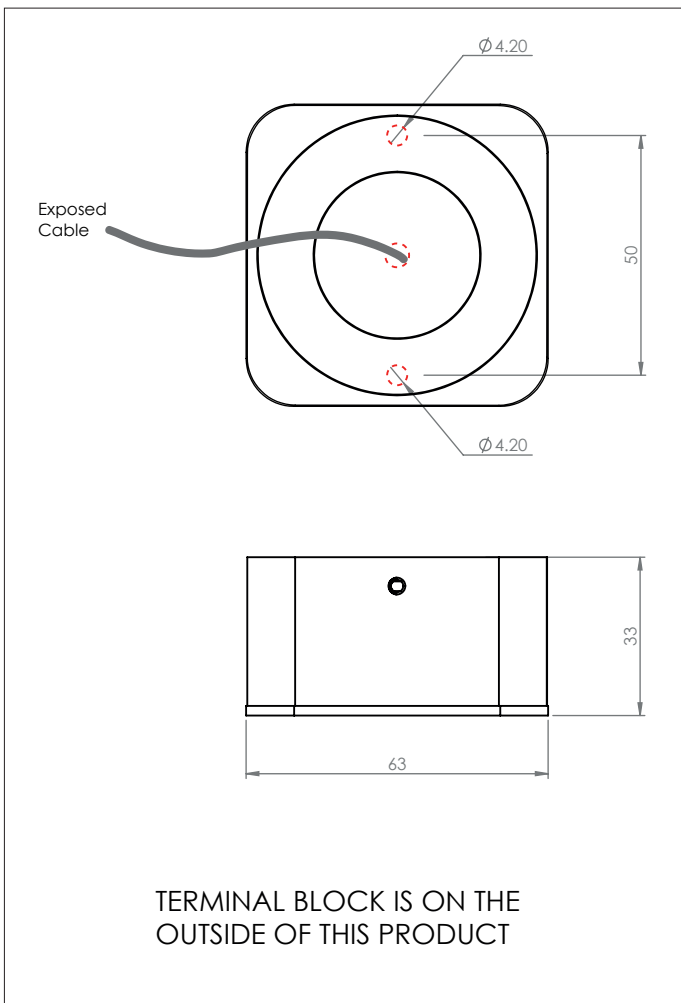

# 5717 Samos Square 2700K

5w LED		incl.
LED Driver		incl.
2700K	CRI 80	

Zone 3

Astro Lighting Ltd.  
G2 River Way, Harlow  
CM20 2DP, Great Britain

T: +44 (0) 1279 427001  
F: +44 (0) 1279 427002  
sales@astrolighting.co.uk  
www.astrolighting.co.uk