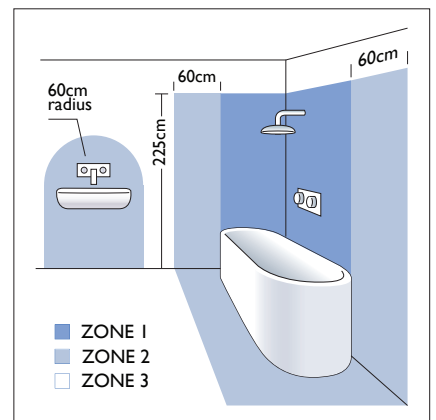

# 5717 Samos Square 2700K

5w LED		incl.
LED Driver		incl.
2700K	CRI 80	

Zone 3

Astro Lighting Ltd.  
G2 River Way, Harlow  
CM20 2DP, Great Britain

T: +44 (0) 1279 427001  
F: +44 (0) 1279 427002  
sales@astrolighting.co.uk  
www.astrolighting.co.uk