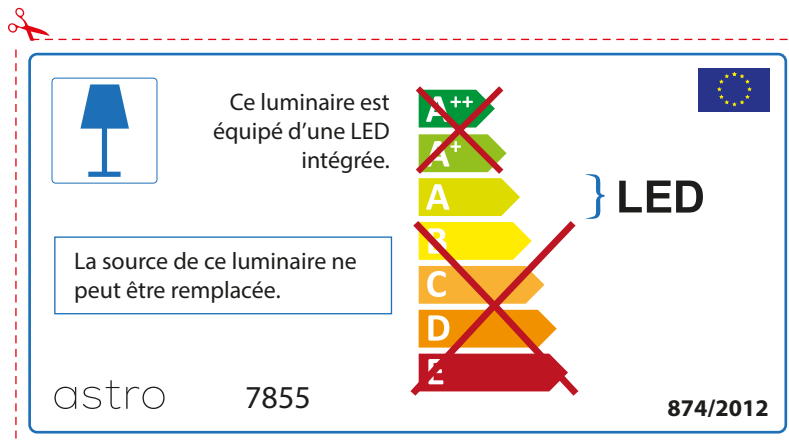

ENGLISH

Please check lamp dimensions for suitable fitting with your luminaire, as lamp sizes may vary between brands

astro 7855

 This luminaire contains built-in LED lamps.

~~A++~~
~~A+~~
A } LED
~~B~~
~~C~~
~~D~~
~~E~~

The LED lamps cannot be changed in the luminaire.

874/2012 

 This luminaire contains built-in LED lamps. 

The LED lamps cannot be changed in the luminaire.

~~A++~~
~~A+~~
A } LED
~~B~~
~~C~~
~~D~~
~~E~~

astro 7855 874/2012

FRENCH

Prenez soin de vérifier le dimensions des lampes (celles-ci varient selon les fournisseurs) afin de vous assurer qu'elles rentrent physiquement dans le luminaire

ITALIAN

Si prega di verificare le dimensioni della lampada per il montaggio adatto con il suo apparecchio di illuminazione, perché le dimensioni della lampada può variare tra le marche