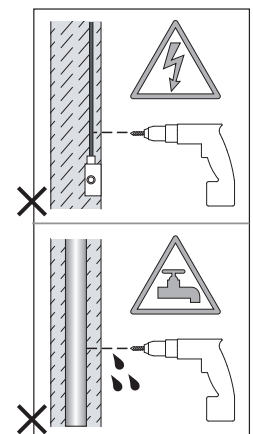

IT Tutti i prodotti che includono ballast elettronici non devono essere installati sugli stessi circuiti elettrici come anche prodotti con carichi induttivi quali lampadari a fluorescenza magnetica, motori o ventilatori. I carichi induttivi possono generare scariche eccessive che possono danneggiare i ballast.

DE Produkte mit elektronischen Vorschaltgeräten/ Treibern dürfen nicht im selben Stromkreislauf installiert werden wie Verbraucher mit induktiven Lasten, z.B. magnetische Leuchtstofflampen, Motoren oder Ventilatoren. Induktive Lasten können übermäßige Spannungsspitzen erzeugen, die elektronische Vorschaltgeräte beschädigen könnten.

GB
PLEASE READ THE INSTRUCTIONS CAREFULLY
BEFORE COMMENCING ASSEMBLY

Live: Normally Brown / Red
Neutral: Normally Blue / Black
Earth: Normally Green / Yellow

FR
LIRE ATTENTIVEMENT LES INSTRUCTIONS
AVANT DE COMMENCER LE MONTAGE

Phase: Normalement Brun / Rouge
Neutre: Normalement Bleu / Noir
Terre: Normalement Vert / Jaune

IT
LEGGERE ATTENTAMENTE LE ISTRUZIONI
PRIMA DI COMINCIARE L'ASSEMBLAGGIO

Cavo positivo: normalmente marrone o rosso
Cavo neutro: normalmente blu o nero
Cavo terra: normalmente verde o giallo

DE
LESEN SIE BITTE DIE ANWEISUNGEN
SORGFALTIG DURCH, BEVOR SIE MIT DEM
ZUSAMMENBAUEN BEGINNEN

Phase: Normalerweise Braun / Rot
Nulleiter: Normalerweise Blau / Schwarz
Erde: Normalerweise Grün / Gelb

FOR WALL USE ONLY
Usage mural uniquement
Solo per uso a parete
Nur zur Verwendung als Wandleuchte