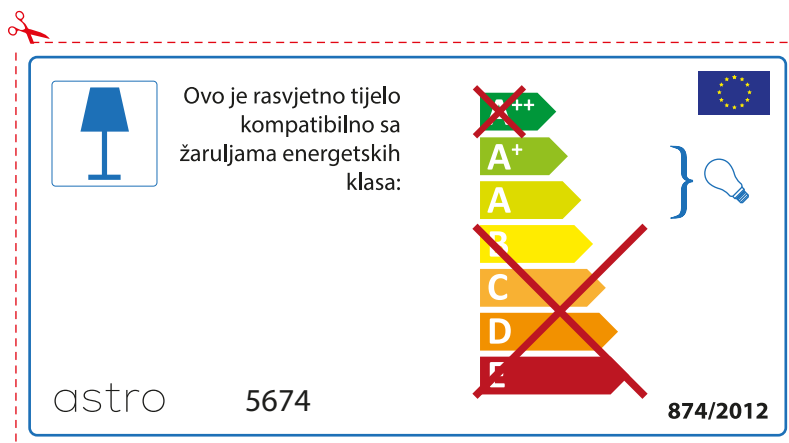

CROATIAN

Provjerite veličinu žarulje prije umetanja u rasvjetno tijelo jer se veličina žarulja razlikuje ovisno o proizvođaču