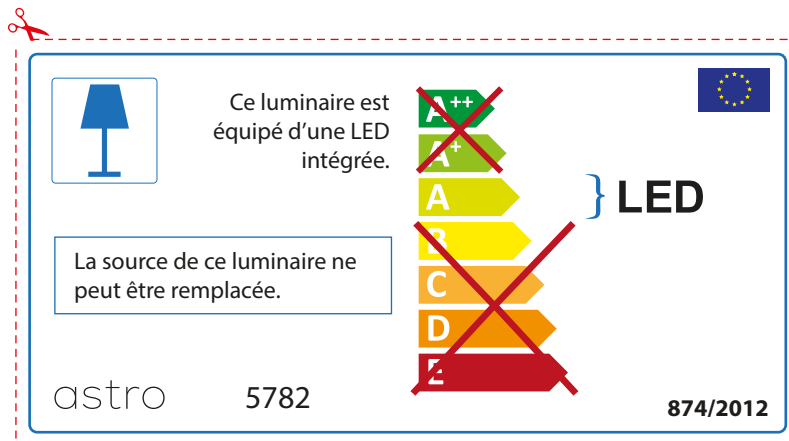

ENGLISH

Please check lamp dimensions for suitable fitting with your luminaire, as lamp sizes may vary between brands

astro 5782

 This luminaire contains built-in LED lamps.

~~A++~~
~~A+~~
A } LED
~~B~~
~~C~~
~~D~~
~~E~~

The LED lamps cannot be changed in the luminaire.

874/2012 

 This luminaire contains built-in LED lamps. 

The LED lamps cannot be changed in the luminaire.

~~A++~~
~~A+~~
A } LED
~~B~~
~~C~~
~~D~~
~~E~~

astro 5782 874/2012

FRENCH

Prenez soin de vérifier le dimensions des lampes (celles-ci varient selon les fournisseurs) afin de vous assurer qu'elles rentrent physiquement dans le luminaire

ITALIAN

Si prega di verificare le dimensioni della lampada per il montaggio adatto con il suo apparecchio di illuminazione, perché le dimensioni della lampada può variare tra le marche