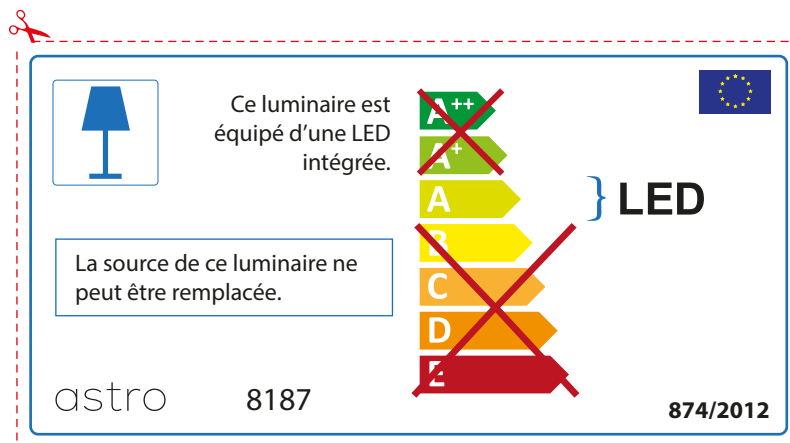

ENGLISH

Please check lamp dimensions for suitable fitting with your luminaire, as lamp sizes may vary between brands

astro 8187

 This luminaire contains built-in LED lamps.

~~A++~~
~~A+~~
A } LED
~~B~~
~~C~~
~~D~~
~~E~~

The LED lamps cannot be changed in the luminaire.

874/2012 

 This luminaire contains built-in LED lamps. 

The LED lamps cannot be changed in the luminaire.

~~A++~~
~~A+~~
A } LED
~~B~~
~~C~~
~~D~~
~~E~~

astro 8187 874/2012

FRENCH

Prenez soin de vérifier le dimensions des lampes (celles-ci varient selon les fournisseurs) afin de vous assurer qu'elles rentrent physiquement dans le luminaire

ITALIAN

Si prega di verificare le dimensioni della lampada per il montaggio adatto con il suo apparecchio di illuminazione, perché le dimensioni della lampada può variare tra le marche