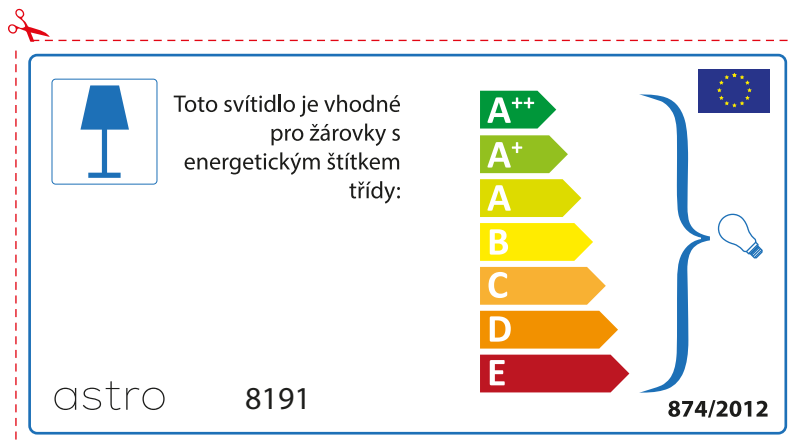

CZECH

Zkontrolujte prosím rozměr světelného zdroje pro svítidlo, protože se liší u různých značek