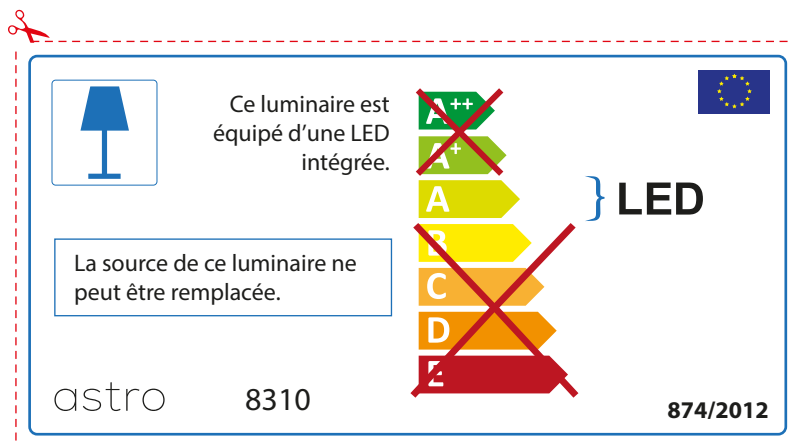

ENGLISH

Please check lamp dimensions for suitable fitting with your luminaire, as lamp sizes may vary between brands

astro 8310

 This luminaire contains built-in LED lamps.

~~A++~~
~~A+~~
A } LED
~~B~~
~~C~~
~~D~~
~~E~~

The LED lamps cannot be changed in the luminaire.

874/2012 

 This luminaire contains built-in LED lamps. 

The LED lamps cannot be changed in the luminaire.

~~A++~~
~~A+~~
A } LED
~~B~~
~~C~~
~~D~~
~~E~~

astro 8310 874/2012

FRENCH

Prenez soin de vérifier le dimensions des lampes (celles-ci varient selon les fournisseurs) afin de vous assurer qu'elles rentrent physiquement dans le luminaire

ITALIAN

Si prega di verificare le dimensioni della lampada per il montaggio adatto con il suo apparecchio di illuminazione, perché le dimensioni della lampada può variare tra le marche