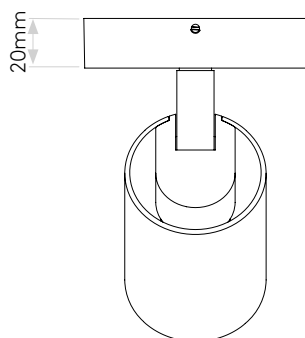

ASCOLI SINGLE SWITCHED

astro

GENERAL

CLASS:	CE (Class 1)
IP RATING:	IP20
BATHROOM ZONE:	Zone 3
VOLTAGE:	Mains 230V
INSTALLATION ORIENTATION:	Wall mount
MAIN MATERIAL:	Metal - Zinc
DIMENSIONS:	H: 103mm W: 90mm D: 130mm
CUT OUT HOLE:	Not applicable
RECESS DEPTH:	Not applicable
FIRE RATING:	Not applicable
CABLE LENGTH:	Not applicable
GROSS WEIGHT:	0.66Kg

LAMP

LIGHT SOURCE:	GU10 LED
MAXIMUM WATTAGE:	6W MAX
LAMP INCLUDED:	No
MAXIMUM LAMP LENGTH:	57mm
R9:	Lamp dependent
MACADAM ELLIPSE:	Not applicable
TILT ADJUSTABLE ANGLE:	90°
ROTATION ADJUSTABLE ANGLE:	330°
AVERAGE LIFESPAN:	Lamp dependent
L70:	Not applicable
BEAM ANGLE:	Lamp dependent

Please note that some dimensions may vary slightly due to manufacturing tolerances, this includes cable entry and fixing holes

Veillez noter que certaines dimensions peuvent varier légèrement en raison des tolérances de fabrication, y compris l'entrée de câble et les trous de fixation.