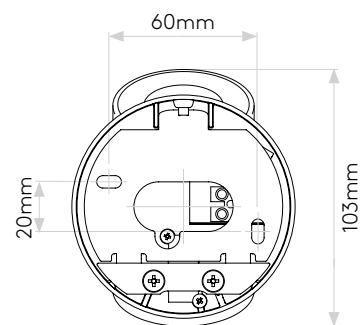

ASCOLI SINGLE SWITCHED

astro

GENERAL

CLASS:	CE (Class 1)
IP RATING:	IP20
BATHROOM ZONE:	Zone 3
VOLTAGE:	Mains 230V
INSTALLATION ORIENTATION:	Wall mount
MAIN MATERIAL:	Metal - Zinc
DIMENSIONS:	H: 103mm W: 90mm D: 130mm
CUT OUT HOLE:	Not applicable
RECESS DEPTH:	Not applicable
FIRE RATING:	Not applicable
CABLE LENGTH:	Not applicable
GROSS WEIGHT:	0.66Kg

LAMP

LIGHT SOURCE:	GU10 LED
MAXIMUM WATTAGE:	6W MAX
LAMP INCLUDED:	No
MAXIMUM LAMP LENGTH:	57mm
R9:	Lamp dependent
MACADAM ELLIPSE:	Not applicable
TILT ADJUSTABLE ANGLE:	90°
ROTATION ADJUSTABLE ANGLE:	330°
AVERAGE LIFESPAN:	Lamp dependent
L70:	Not applicable
BEAM ANGLE:	Lamp dependent

Please note that some dimensions may vary slightly due to manufacturing tolerances, this includes cable entry and fixing holes

Veillez noter que certaines dimensions peuvent varier légèrement en raison des tolérances de fabrication, y compris l'entrée de câble et les trous de fixation.