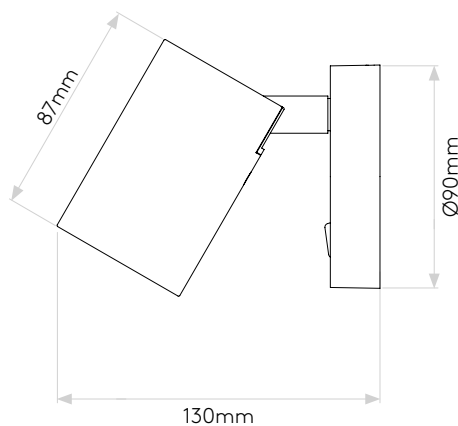

ASCOLI SINGLE SWITCHED

astro

GENERAL

CLASS:	CE (Class 1)
IP RATING:	IP20
BATHROOM ZONE:	Zone 3
VOLTAGE:	Mains 230V
INSTALLATION ORIENTATION:	Wall mount
MAIN MATERIAL:	Metal - Zinc
DIMENSIONS:	H: 103mm W: 90mm D: 130mm
CUT OUT HOLE:	Not applicable
RECESS DEPTH:	Not applicable
FIRE RATING:	Not applicable
CABLE LENGTH:	Not applicable
GROSS WEIGHT:	0.66Kg

LAMP

LIGHT SOURCE:	GU10 LED
MAXIMUM WATTAGE:	6W MAX
LAMP INCLUDED:	No
MAXIMUM LAMP LENGTH:	57mm
R9:	Lamp dependent
MACADAM ELLIPSE:	Not applicable
TILT ADJUSTABLE ANGLE:	90°
ROTATION ADJUSTABLE ANGLE:	330°
AVERAGE LIFESPAN:	Lamp dependent
L70:	Not applicable
BEAM ANGLE:	Lamp dependent

Please note that some dimensions may vary slightly due to manufacturing tolerances, this includes cable entry and fixing holes

Veillez noter que certaines dimensions peuvent varier légèrement en raison des tolérances de fabrication, y compris l'entrée de câble et les trous de fixation.