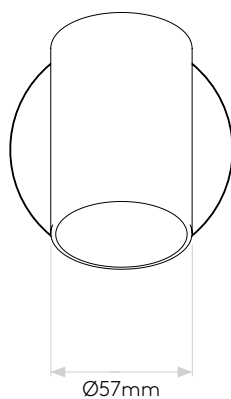

ASCOLI SINGLE SWITCHED

astro

GENERAL

CLASS:	CE (Class 1)
IP RATING:	IP20
BATHROOM ZONE:	Zone 3
VOLTAGE:	Mains 230V
INSTALLATION ORIENTATION:	Wall mount
MAIN MATERIAL:	Metal - Zinc
DIMENSIONS:	H: 103mm W: 90mm D: 130mm
CUT OUT HOLE:	Not applicable
RECESS DEPTH:	Not applicable
FIRE RATING:	Not applicable
CABLE LENGTH:	Not applicable
GROSS WEIGHT:	0.66Kg

LAMP

LIGHT SOURCE:	GU10 LED
MAXIMUM WATTAGE:	6W MAX
LAMP INCLUDED:	No
MAXIMUM LAMP LENGTH:	57mm
R9:	Lamp dependent
MACADAM ELLIPSE:	Not applicable
TILT ADJUSTABLE ANGLE:	90°
ROTATION ADJUSTABLE ANGLE:	330°
AVERAGE LIFESPAN:	Lamp dependent
L70:	Not applicable
BEAM ANGLE:	Lamp dependent

Please note that some dimensions may vary slightly due to manufacturing tolerances, this includes cable entry and fixing holes

Veillez noter que certaines dimensions peuvent varier légèrement en raison des tolérances de fabrication, y compris l'entrée de câble et les trous de fixation.