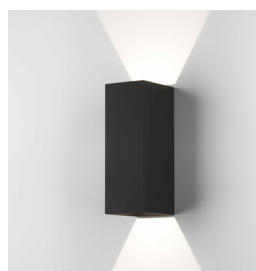

OSLO 255 LED

astro

GENERAL

LOCATION:	Bathroom/Exterior
CLASS:	CE (Class I)
IP RATING:	IP65
BATHROOM ZONE:	Zone 1, 2, 3
DRIVER REQUIRED:	No
INSTALLATION ORIENTATION:	Wall Mount
MAIN MATERIAL:	Metal - Aluminium
DIMENSIONS (mm):	H: 255 W: 90 D: 110
CUT OUT HOLE (mm):	-
RECESS DEPTH (mm):	-
FIRE RATING:	-
CABLE LENGTH (mm):	-
GROSS WEIGHT (kg):	1.42

LAMP

LIGHT SOURCE:	COB LED
WATTAGE:	7.9W
LAMP INCLUDED:	Yes (Integral)
MAXIMUM LAMP LENGTH (mm):	-
LUMINOUS FLUX (lm):	365
COLOUR TEMP (K):	3000
CRI (Ra):	80
MACADAM ELLIPSE:	3-Step
TILT ADJUSTABLE ANGLE (°):	-
ROTATION ADJUSTABLE ANGLE (°):	-
LIFETIME (hrs):	36300
BEAM ANGLE (°):	To Be Advised

ELECTRICAL

SWITCHED:	No
DIMMABLE:	No
DIMMING METHOD:	-
SUPPLY FREQUENCY (Hz):	50/60
DRIVER/BALLAST VOLTAGE (V):	100-240
DRIVER LIFETIME (hrs):	30000
EFFICACY (lm/W):	46

ADDITIONAL INFORMATION:

SHADE INCLUDED:	-
SHADE MATERIAL:	-
F MARK:	Suitable for mounting on flammable materials

CODE: 1298007
FINISH: TEXTURED BLACK