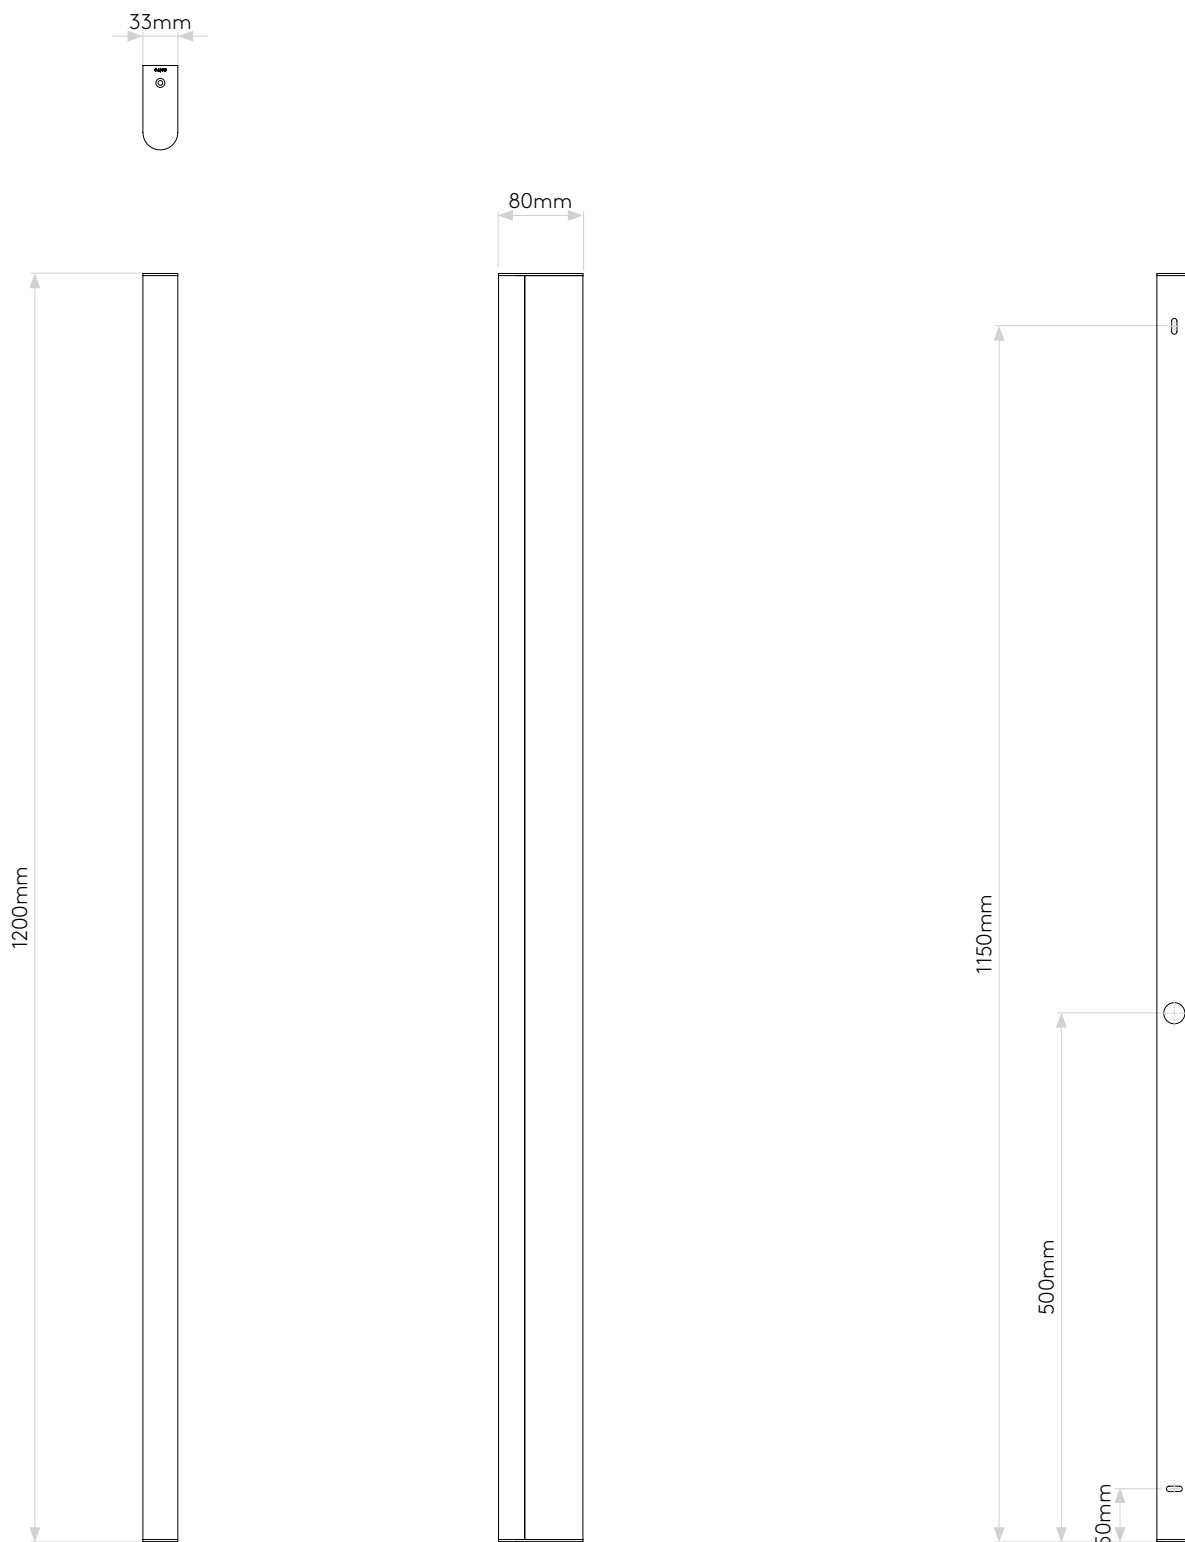

LAMP

LIGHT SOURCE:	MID-POWER LED
MAXIMUM WATTAGE:	13.4W
LAMP INCLUDED:	Yes (Integral)
MAXIMUM LAMP LENGTH:	Not applicable
LUMINOUS FLUX:	1068 lm
COLOUR TEMP:	3000K
CRI:	80
R9:	To be advised
MACADAM ELLIPSE:	3-Step
TILT ADJUSTABLE ANGLE:	Not applicable
ROTATION ADJUSTABLE ANGLE:	Not applicable
AVERAGE LIFESPAN:	60,000hrs
L70:	To be advised
BEAM ANGLE:	To be advised

Please note that some dimensions may vary slightly due to manufacturing tolerances, this includes cable entry and fixing holes

Veuillez noter que certaines dimensions peuvent varier légèrement en raison des tolérances de fabrication, y compris l'entrée de câble et les trous de fixation.