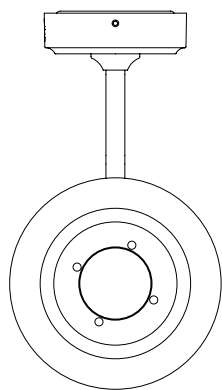

Please note that some dimensions may vary slightly due to manufacturing tolerances, this includes cable entry and fixing holes

Veillez noter que certaines dimensions peuvent varier légèrement en raison des tolérances de fabrication, y compris l'entrée de câble et les trous de fixation.

Bitte beachten Sie, dass die Maße Fertigungstoleranzen unterliegen und daher in geringem Umfang von der angegebenen Größe abweichen können. Dies gilt auch für Kabeleingänge und Befestigungslöcher.

Si prega notare che possono esserci piccole variazioni in alcune dimensioni dovute alle tolleranze di produzione, queste includono l'ingresso del cavo e i fori di fissaggio.