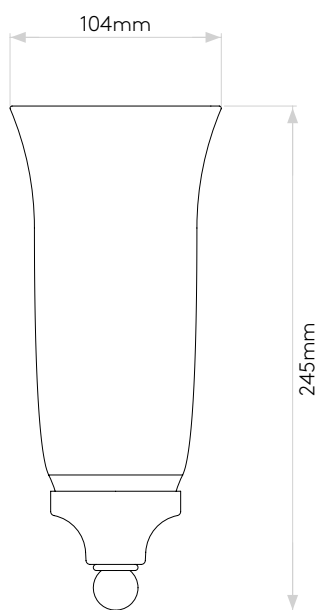

Please note that some dimensions may vary slightly due to manufacturing tolerances, this includes cable entry and fixing holes

Veillez noter que certaines dimensions peuvent varier légèrement en raison des tolérances de fabrication, y compris l'entrée de câble et les trous de fixation.

Bitte beachten Sie, dass die Maße Fertigungstoleranzen unterliegen und daher in geringem Umfang von der angegebenen Größe abweichen können. Dies gilt auch für Kabeleingänge und Befestigungslöcher.

Si prega notare che possono esserci piccole variazioni in alcune dimensioni dovute alle tolleranze di produzione, queste includono l'ingresso del cavo e i fori di fissaggio.