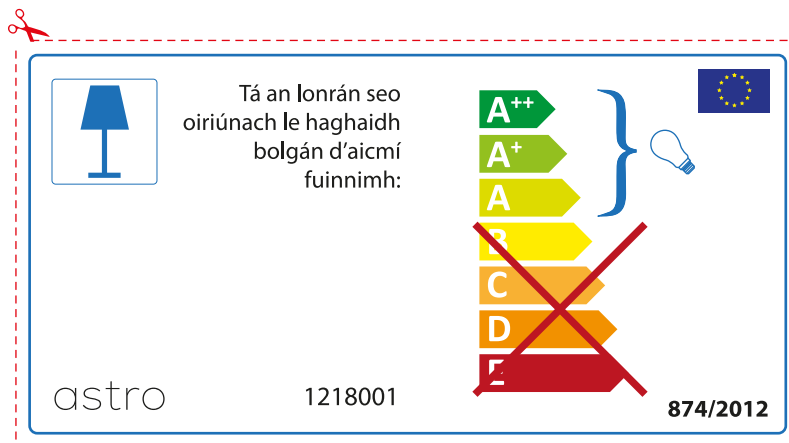

IRISH

Moltar duit toisí lampa a sheiceáil sula bhfeistíonn tú é sa lonrán, toisc gur féidir le toisí lampaí a bheith éagsúil ó bhranda go branda