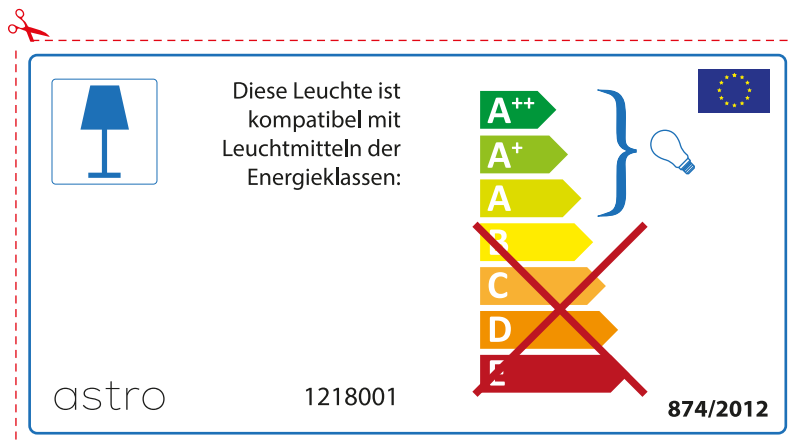

GERMAN

Bitte überprüfen Sie, ob die Abmessungen der Lampe für die Armatur passend sind, da die Größe der Lampen zwischen verschiedenen Marken variieren können