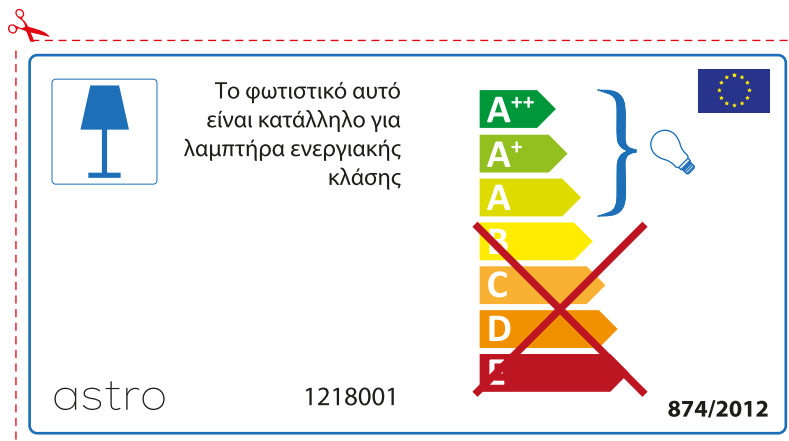

GREEK

Ελέγξτε προσεκτικά τις διαστάσεις του λαμπτήρα ώστε να είναι κατάλληλοι για το συγκεκριμένο φωτιστικό γιατί οι διαστάσεις ίδιου τύπου λαμπτήρα πολλές φορές διαφέρουν ανάλογα την εταιρία κατασκευής