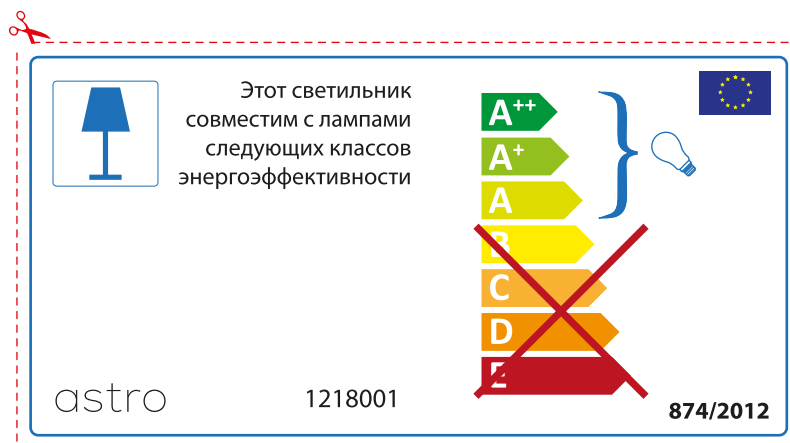

RUSSIAN

Просьба проверить размеры лампы для установки в этот светильник, поскольку размеры ламп могут отличаться в зависимости от производителя