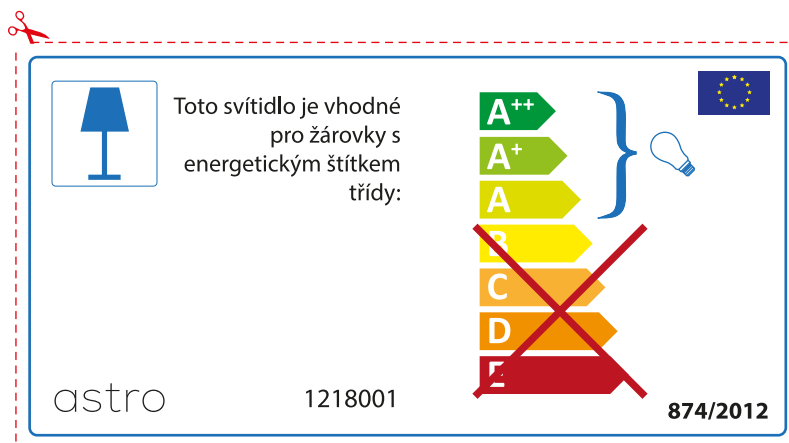

 Ce luminaire est compatible avec des sources de classes:

A++
A+
A
~~B~~
~~C~~
~~D~~
~~E~~

astro 1218001  874/2012

Detailed description: This is a rectangular label for an astro luminaire, similar to the one above but with a different layout. It features a small icon of a table lamp on the left. To its right is the text 'Ce luminaire est compatible avec des sources de classes:'. Below this is a vertical energy efficiency scale with six levels: A++ (green), A+ (light green), A (yellow-green), B (yellow), C (orange), and D (red). The levels B, C, D, and E are crossed out with a large red 'X'. A blue bracket on the right side of the scale groups the A++ and A+ levels together, with a small lightbulb icon next to it. The European Union flag is located in the top right corner. At the bottom left is the brand name 'astro' and the model number '1218001'. At the bottom right is the reference number '874/2012'.

874/2012 

 Осветителното тяло е съвместимо с електрически лампи от енергиен клас:

A++
A+
A
~~B~~
~~C~~
~~D~~
~~E~~

astro 1218001  874/2012

CZECH

Zkontrolujte prosím rozměr světelného zdroje pro svítidlo, protože se liší u různých značek