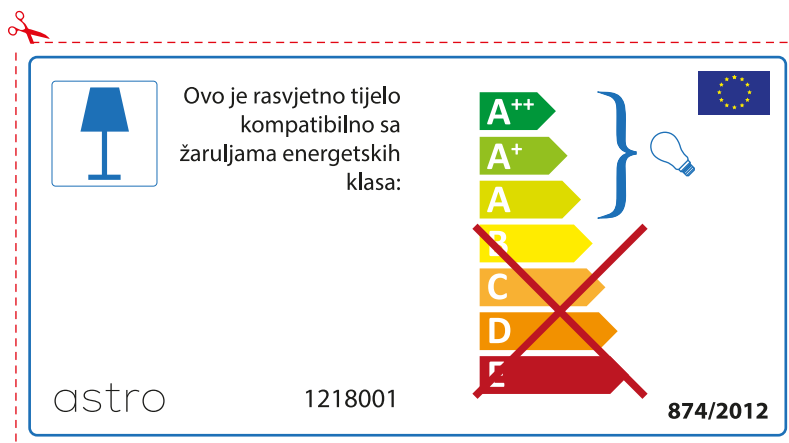

 Ce luminaire est compatible avec des sources de classes:

A++
A+
A
~~B~~
~~C~~
~~D~~
~~E~~

astro 1218001  874/2012

Detailed description: This is a rectangular label for an astro luminaire, similar to the one above but with a different layout. It features a small icon of a table lamp on the left. To its right is the text 'Ce luminaire est compatible avec des sources de classes:'. Below this is a vertical energy efficiency scale with six levels: A++ (green), A+ (light green), A (yellow-green), B (yellow), C (orange), and D (red). The levels B, C, D, and E are crossed out with a large red 'X'. A blue bracket on the right side of the scale groups the A++ and A+ levels together, with a small lightbulb icon next to it. The European Union flag is located in the top right corner. At the bottom left is the brand name 'astro' and the model number '1218001'. At the bottom right is the reference number '874/2012'.

A++
A+
A
~~B~~
~~C~~
~~D~~
~~E~~

874/2012 

 Corpurile de iluminat sunt compatibile cu surse de lumina din clasa:

A++
A+
A
~~B~~
~~C~~
~~D~~
~~E~~

astro 1218001  874/2012

CROATIAN

Provjerite veličinu žarulje prije umetanja u rasvjetno tijelo jer se veličina žarulja razlikuje ovisno o proizvođaču