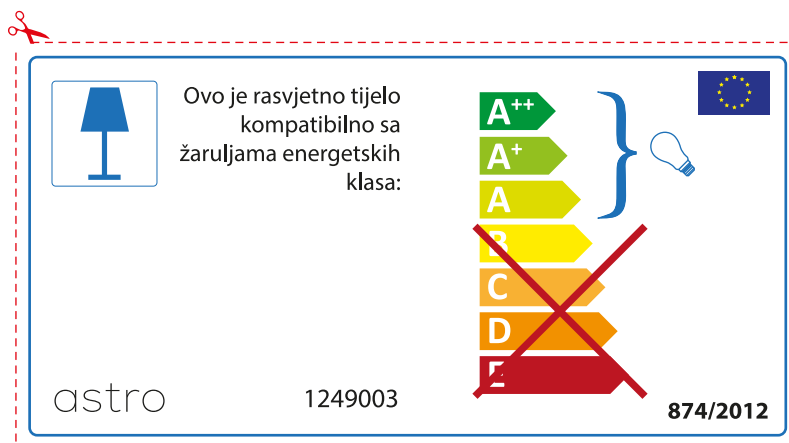

 Ce luminaire est compatible avec des sources de classes:

A++
A+
A
~~B~~
~~C~~
~~D~~
~~E~~

astro 1249003  874/2012

Detailed description: This is a rectangular label for an astro luminaire, oriented horizontally. At the top left is a blue lamp icon in a square box, followed by the text 'Ce luminaire est compatible avec des sources de classes:'. To the right of this text is a blue bracket grouping the top three energy classes (A++, A+, A) and a small lightbulb icon. Below the bracket is a vertical stack of seven energy class labels: A++ (green), A+ (light green), A (yellow-green), B (yellow), C (orange), D (dark orange), and E (red). The labels B, C, D, and E are crossed out with a large red 'X'. At the bottom left is the brand name 'astro', at the bottom center is the model number '1249003', and at the bottom right is the reference number '874/2012' and the European Union flag.

A++
A+
A
~~B~~
~~C~~
~~D~~
~~E~~

874/2012 

 Corpurile de iluminat sunt compatibile cu surse de lumina din clasa:

A++
A+
A
~~B~~
~~C~~
~~D~~
~~E~~

astro 1249003  874/2012

CROATIAN

Provjerite veličinu žarulje prije umetanja u rasvjetno tijelo jer se veličina žarulja razlikuje ovisno o proizvođaču

A++
A+
A
~~B~~
~~C~~
~~D~~
~~E~~

874/2012 

Detailed description: This is a rectangular label for an astro lamp. At the top left is the brand name 'astro' and at the top right is the model number '1249003'. Below this is a small icon of a lamp and the text 'Esta luminaria es compatible con lámparas de clase energética:'. To the right of this text is a bracket and a lightbulb icon, indicating compatibility with A++ through A class lamps. Below this is a vertical energy efficiency scale with categories A++, A+, A, B, C, D, and E. The categories B, C, D, and E are crossed out with a large red 'X'. At the bottom left is the reference number '874/2012' and at the bottom right is the European Union flag.