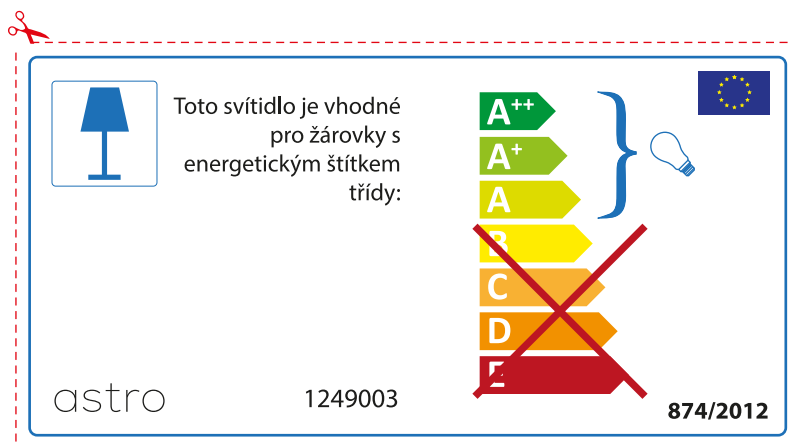

 Ce luminaire est compatible avec des sources de classes:

A++
A+
A
~~B~~
~~C~~
~~D~~
~~E~~

astro 1249003  874/2012

Detailed description: This is a rectangular label for an astro luminaire, oriented horizontally. At the top left is a blue lamp icon in a square box, followed by the text 'Ce luminaire est compatible avec des sources de classes:'. To the right of this text is a blue bracket grouping the top three energy classes (A++, A+, A) and a small lightbulb icon. Below the bracket is a vertical stack of seven energy class labels: A++ (green), A+ (light green), A (yellow-green), B (yellow), C (orange), D (dark orange), and E (red). The labels B, C, D, and E are crossed out with a large red 'X'. At the bottom left is the brand name 'astro', at the bottom center is the model number '1249003', and at the bottom right is the reference number '874/2012' and the European Union flag.

A++
A+
A
~~B~~
~~C~~
~~D~~
~~E~~

874/2012 

 Осветителното тяло е съвместимо с електрически лампи от енергиен клас:

A++
A+
A
~~B~~
~~C~~
~~D~~
~~E~~

astro 1249003  874/2012

CZECH

Zkontrolujte prosím rozměr světelného zdroje pro svítidlo, protože se liší u různých značek