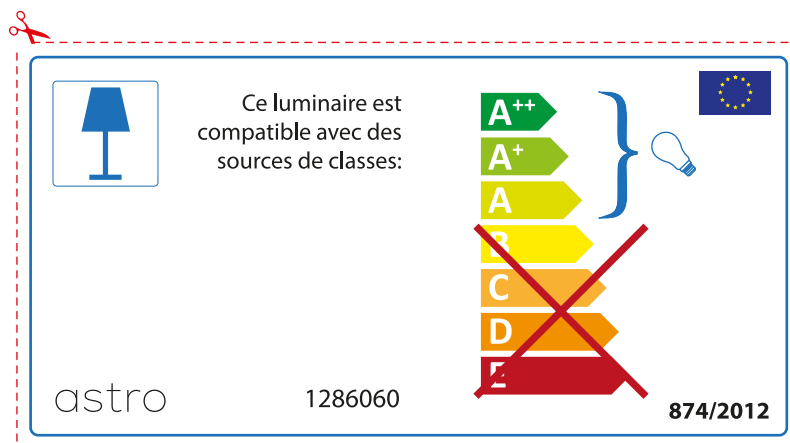

FRENCH

Prenez soin de vérifier le dimensions des lampes (celles-ci varient selon les fournisseurs) afin de vous assurer qu'elles rentrent physiquement dans le luminaire