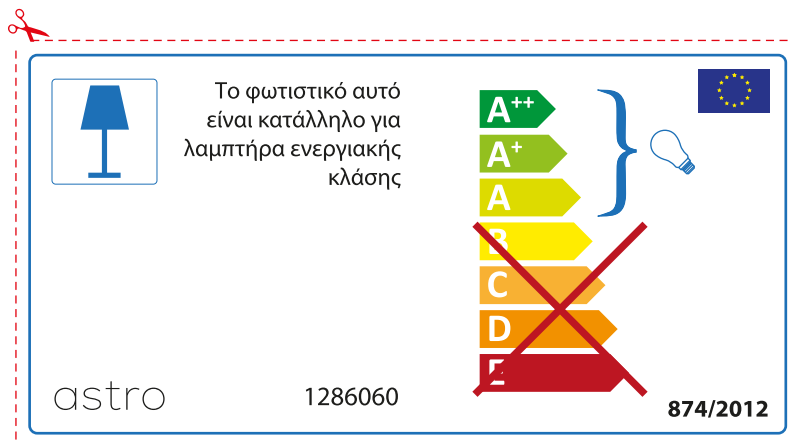

GREEK

Ελέγξτε προσεκτικά τις διαστάσεις του λαμπτήρα ώστε να είναι κατάλληλοι για το συγκεκριμένο φωτιστικό γιατί οι διαστάσεις ίδιου τύπου λαμπτήρα πολλές φορές διαφέρουν ανάλογα την εταιρία κατασκευής