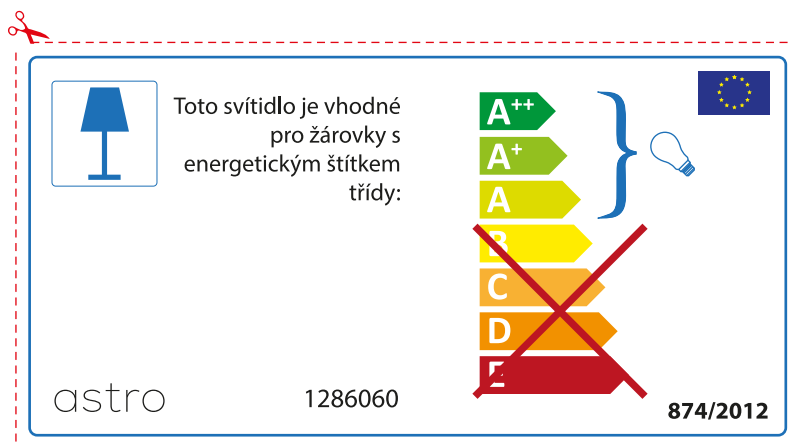

A++
A+
A
~~B~~
~~C~~
~~D~~
~~E~~

874/2012 

Detailed description: This is a rectangular label for an astro luminaire. At the top left is the brand name 'astro' and at the top right is the model number '1286060'. Below this is a small icon of a table lamp. To the right of the icon is the text 'This luminaire is compatible with bulbs of the energy classes:'. Below this text is a vertical energy efficiency scale with six levels: A++ (green), A+ (light green), A (yellow-green), B (yellow), C (orange), and D (red). The levels B, C, D, and E are crossed out with a large red 'X'. A blue bracket on the right side of the scale groups the A++ and A+ levels together, with a small lightbulb icon next to it. At the bottom left is the reference number '874/2012' and at the bottom right is the European Union flag.

 This luminaire is compatible with bulbs of the energy classes:

A++
A+
A
~~B~~
~~C~~
~~D~~
~~E~~

astro 1286060  874/2012

Detailed description: This is a rectangular label for an astro luminaire, oriented horizontally. On the left side is a small icon of a table lamp. To the right of the icon is the text 'This luminaire is compatible with bulbs of the energy classes:'. Below this text is a vertical energy efficiency scale with six levels: A++ (green), A+ (light green), A (yellow-green), B (yellow), C (orange), and D (red). The levels B, C, D, and E are crossed out with a large red 'X'. A blue bracket on the right side of the scale groups the A++ and A+ levels together, with a small lightbulb icon next to it. At the bottom left is the brand name 'astro' and the model number '1286060'. At the bottom right is the European Union flag and the reference number '874/2012'.

A++
A+
A
~~B~~
~~C~~
~~D~~
~~E~~

874/2012 

 Осветителното тяло е съвместимо с електрически лампи от енергиен клас:

A++
A+
A
~~B~~
~~C~~
~~D~~
~~E~~

astro 1286060  874/2012

CZECH

Zkontrolujte prosím rozměr světelného zdroje pro svítidlo, protože se liší u různých značek