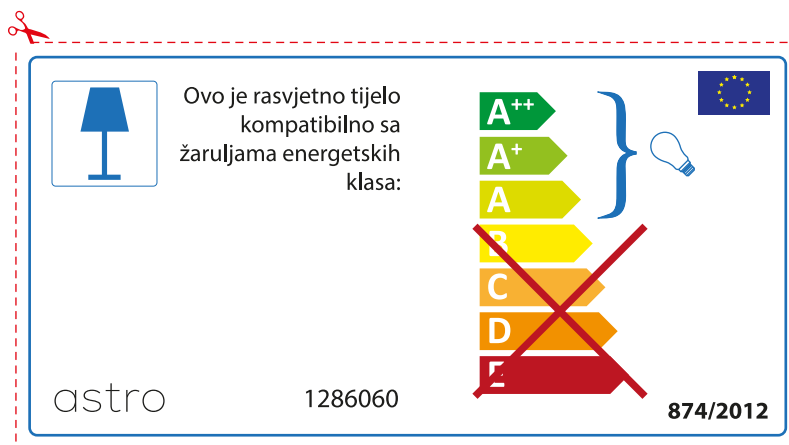

CROATIAN

Provjerite veličinu žarulje prije umetanja u rasvjetno tijelo jer se veličina žarulja razlikuje ovisno o proizvođaču