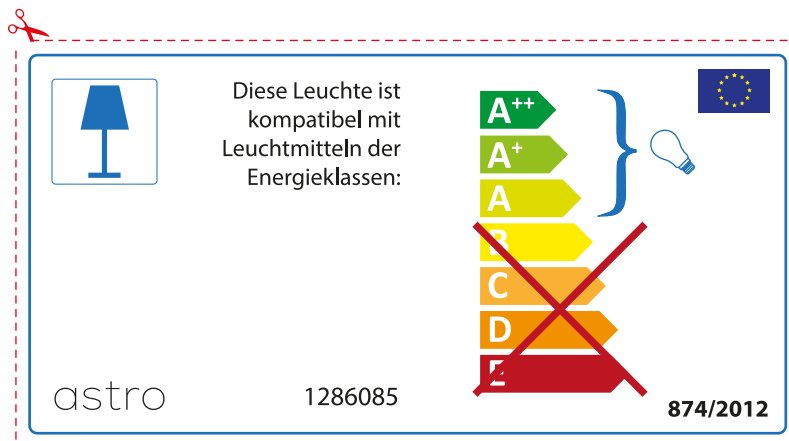

astro 1286085

 Ce luminaire est compatible avec des sources de classes:

A++
A+
A
~~B~~
~~C~~
~~D~~
~~E~~

874/2012 

Detailed description: This is a sticker for an astro luminaire (model 1286085). It features a blue lamp icon and text stating compatibility with energy classes A++ through A. A bracket groups these three classes, with a lightbulb icon to its right. Classes B, C, D, and E are crossed out with a red 'X'. The sticker includes the reference number 874/2012 and the European Union flag.

 Ce luminaire est compatible avec des sources de classes:

A++
A+
A
~~B~~
~~C~~
~~D~~
~~E~~

astro 1286085  874/2012

Detailed description: This is a sticker for an astro luminaire (model 1286085). It features a blue lamp icon and text stating compatibility with energy classes A++ through A. A bracket groups these three classes, with a lightbulb icon to its right. Classes B, C, D, and E are crossed out with a red 'X'. The sticker includes the brand name 'astro', the model number '1286085', the reference number '874/2012', and the European Union flag.

A++
A+
A
~~B~~
~~C~~
~~D~~
~~E~~

874/2012 

 Questo apparecchio è compatibile con le lampade delle classi energetiche:

A++
A+
A
~~B~~
~~C~~
~~D~~
~~E~~

astro 1286085  874/2012

GERMAN

Bitte überprüfen Sie, ob die Abmessungen der Lampe für die Armatur passend sind, da die Größe der Lampen zwischen verschiedenen Marken variieren können

BULGARIAN

Моля проверете дали вида и размера на ел. лампите са подходящи за осветителното тяло

astro 1286085

 Осветителното тяло е съвместимо с електрически лампи от енергиен клас:

A++
A+
A
~~B~~
~~C~~
~~D~~
~~E~~