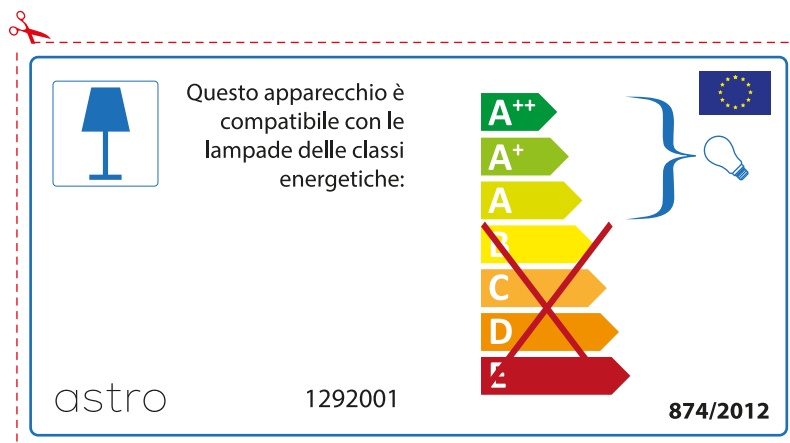

ITALIAN

Si prega di verificare le dimensioni della lampada per il montaggio adatto con il suo apparecchio di illuminazione, perché le dimensioni della lampada può variare tra le marche