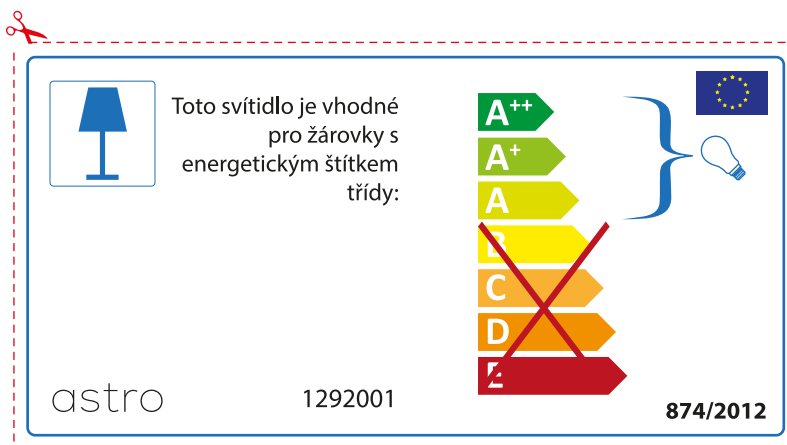

CZECH

Zkontrolujte prosím rozměr světelného zdroje pro svítidlo, protože se liší u různých značek