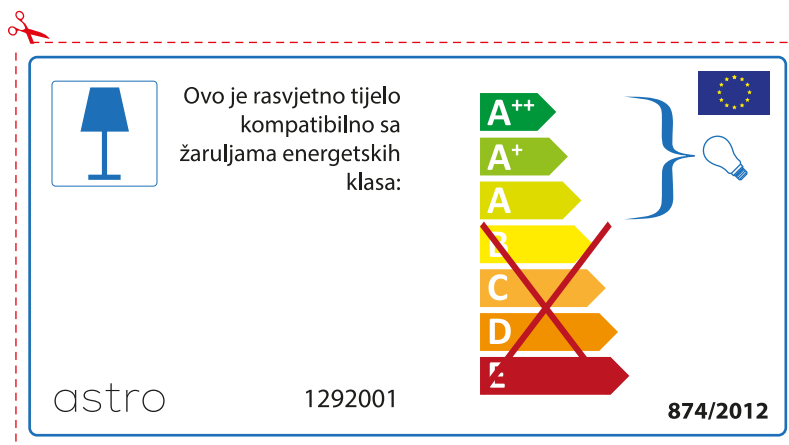

 This luminaire is compatible with bulbs of the energy classes:

A++
A+
A
~~B~~
~~C~~
~~D~~
~~E~~

874/2012 

The image shows a rectangular energy label for an astro luminaire. At the top left is the brand name 'astro' and at the top right is the model number '1292001'. Below this is a small icon of a table lamp. To the right of the icon is the text 'This luminaire is compatible with bulbs of the energy classes:'. Below the text is a vertical stack of seven energy class labels: A++ (green), A+ (light green), A (yellow-green), B (yellow), C (orange), D (dark orange), and E (red). A large blue bracket on the right side of the labels groups A++, A+, and A. A red 'X' is drawn over the B, C, D, and E labels. To the right of the labels is a small icon of a light bulb. At the bottom left is the reference number '874/2012' and at the bottom right is the European Union flag.

ROMANIAN

Verificati dimensiunea lampilor pentru a se potrivi corpului de iluminat, deoarece aceasta poate varia de la furnizor la furnizor.

astro 1292001

 Corpurile de iluminat sunt compatibile cu surse de lumina din clasa:

A++
A+
A
~~B~~
~~C~~
~~D~~
~~E~~

874/2012 

 Corpurile de iluminat sunt compatibile cu surse de lumina din clasa:

A++
A+
A
~~B~~
~~C~~
~~D~~
~~E~~

astro 1292001  874/2012

CROATIAN

Provjerite veličinu žarulje prije umetanja u rasvjetno tijelo jer se veličina žarulja razlikuje ovisno o proizvođaču