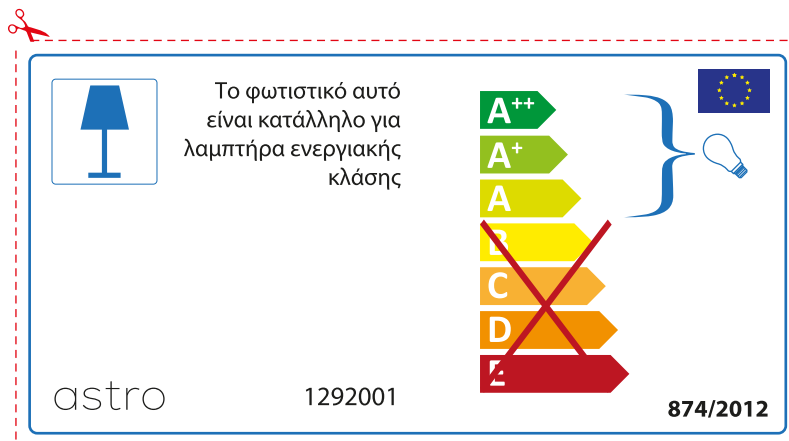

GREEK

Ελέγξτε προσεκτικά τις διαστάσεις του λαμπτήρα ώστε να είναι κατάλληλοι για το συγκεκριμένο φωτιστικό γιατί οι διαστάσεις ίδιου τύπου λαμπτήρα πολλές φορές διαφέρουν ανάλογα την εταιρία κατασκευής