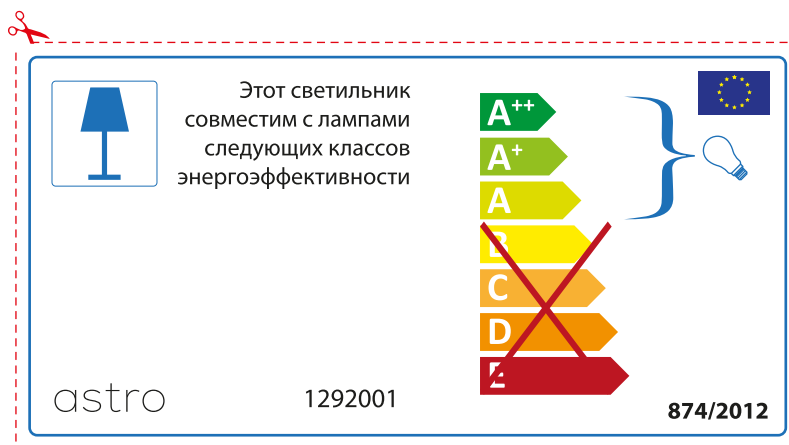

RUSSIAN

Просьба проверить размеры лампы для установки в этот светильник, поскольку размеры ламп могут отличаться в зависимости от производителя