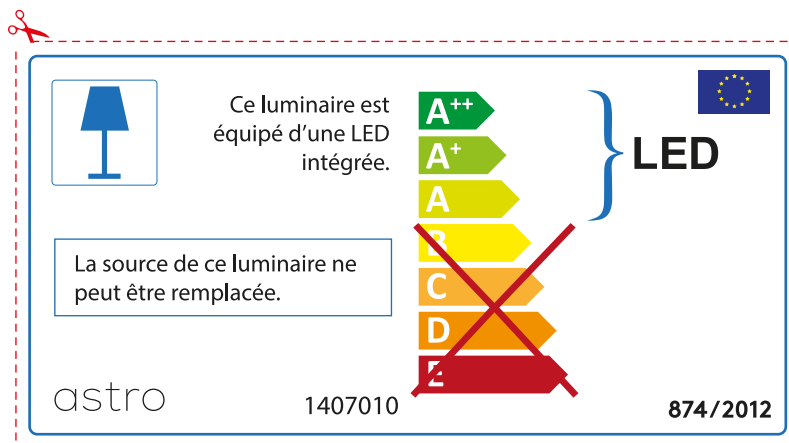

astro

EEI
LUMINAIRE
LABELS

LED

(LAMP INCLUDED)

ENGLISH

Please check lamp dimensions for suitable fitting with your luminaire, as lamp sizes may vary between brands

FRENCH

Prenez soin de vérifier le dimensions des lampes (celles-ci varient selon les fournisseurs) afin de vous assurer qu'elles rentrent physiquement dans le luminaire

astro 1407010

Tá lampaí LED ionsuite sa lonrán seo.

A++
A+
A
B
C
D
E

LED

Ní féidir na lampaí LED sa lonrán a athrú.

874/2012

Detailed description: This is a standard energy label for an astro lamp (model 1407010). It features a blue lamp icon and text indicating that LED lamps are suitable for this luminaire. The energy efficiency scale is shown with levels A++ through E. Levels A++ and A+ are highlighted in green, A in yellow, and B through E are crossed out with a red 'X'. A bracket groups A++ and A+ as 'LED'. A box at the bottom states that LED lamps cannot be replaced in this luminaire. The label includes the reference number 874/2012 and the EU flag.