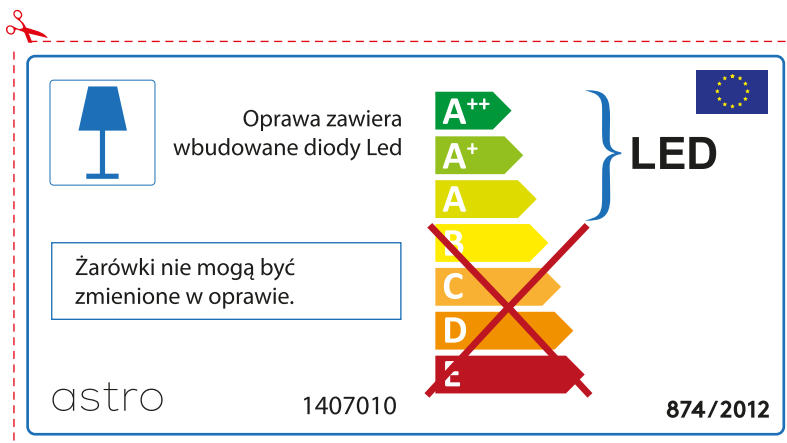

POLISH

Proszę sprawdzić wymiary żarówki czy pasują do danej oprawy , gdyż rozmiary żarówek mogą się różnić w zależności od producenta