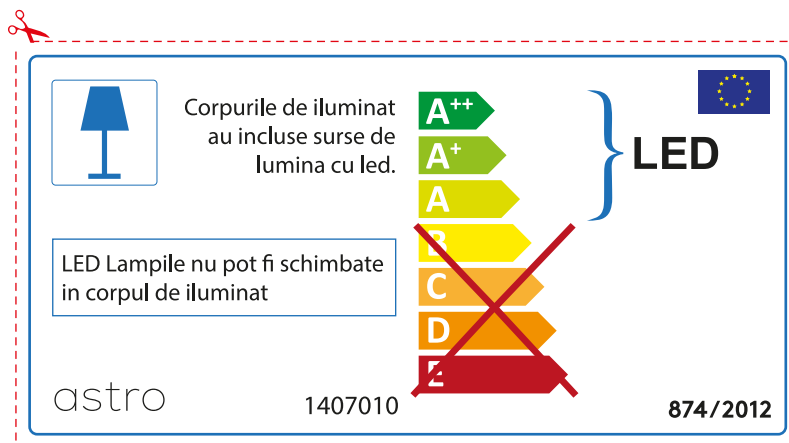

astro 1407010

Tá lampaí LED ionsuite sa lonrán seo.

A++
A+
A
B
C
D
E

LED

Ní féidir na lampaí LED sa lonrán a athrú.

874/2012

Detailed description: This is a standard energy label for an astro lamp (model 1407010). It features a blue lamp icon and text indicating that LED lamps are suitable for this luminaire. The energy efficiency scale is shown with levels A++ through E. Levels A++ and A+ are highlighted in green, A in yellow, and B through E are crossed out with a red 'X'. A bracket groups A++ and A+ as 'LED'. A box at the bottom states that LED lamps cannot be replaced in this luminaire. The label includes the reference number 874/2012 and the EU flag.

Tá lampaí LED ionsuite sa lonrán seo.

Ní féidir na lampaí LED sa lonrán a athrú.

A++
A+
A
B
C
D
E

LED

astro 1407010 874/2012

Detailed description: This is a reversed version of the energy label for the astro lamp (model 1407010). It features a blue lamp icon and text indicating that LED lamps are suitable for this luminaire. The energy efficiency scale is shown with levels A++ through E. Levels A++ and A+ are highlighted in green, A in yellow, and B through E are crossed out with a red 'X'. A bracket groups A++ and A+ as 'LED'. A box at the top states that LED lamps cannot be replaced in this luminaire. The label includes the brand name 'astro', model number '1407010', reference number '874/2012', and the EU flag.

astro 1407010

 Esta luminária contém lâmpada led incluída.

A++
A+
A
~~B~~
~~C~~
~~D~~
~~E~~ } LED

As LED lâmpadas não podem ser alteradas na luminária.

874/2012 

 Esta luminária contém lâmpada led incluída.

As LED lâmpadas não podem ser alteradas na luminária.

A++
A+
A
~~B~~
~~C~~
~~D~~
~~E~~ } LED 

astro 1407010 874/2012

ROMANIAN

Verificati dimensiunea lampilor pentru a se potrivi corpului de iluminat, deoarece aceasta poate varia de la furnizor la furnizor.