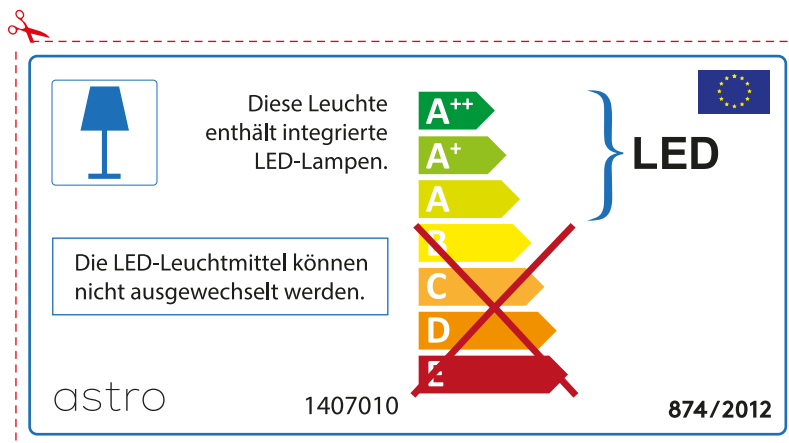

GERMAN

Bitte überprüfen Sie, ob die Abmessungen der Lampe für die Armatur passend sind, da die Größe der Lampen zwischen verschiedenen Marken variieren können