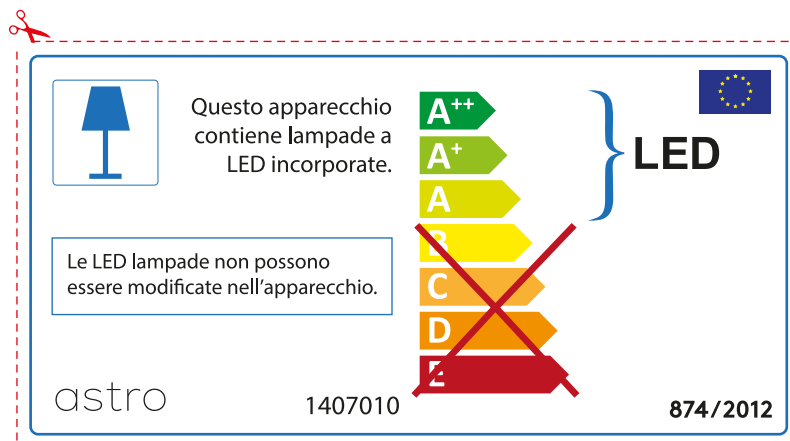

ITALIAN

Si prega di verificare le dimensioni della lampada per il montaggio adatto con il suo apparecchio di illuminazione, perché le dimensioni della lampada può variare tra le marche