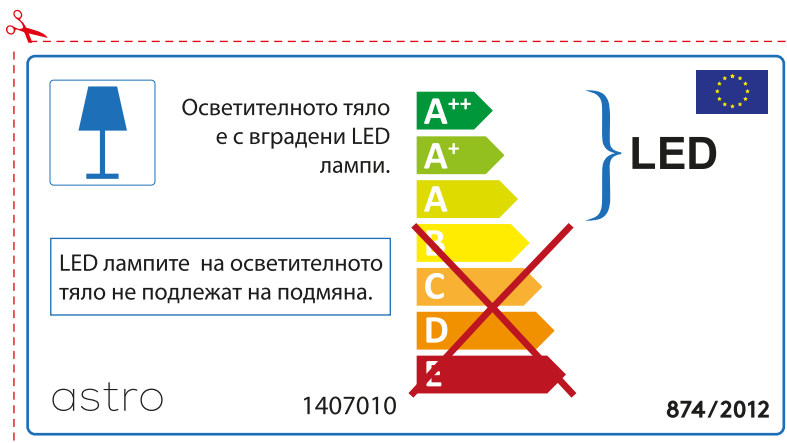

BULGARIAN

Моля проверете дали вида и размера на ел. лампите са подходящи за осветителното тяло