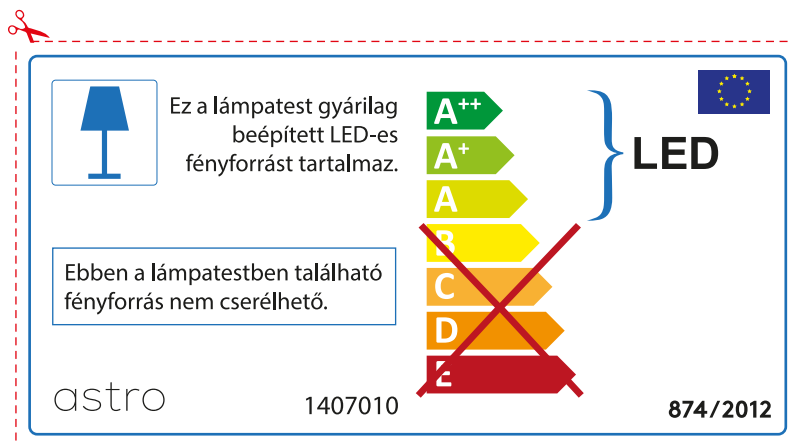

HUNGARIAN

Kérjük, ellenőrizze, hogy a fényforrások foglalata megfelel-e a lámpatest által előírtaknak, ugyanis a különböző márkák eltérhetnek egymástól