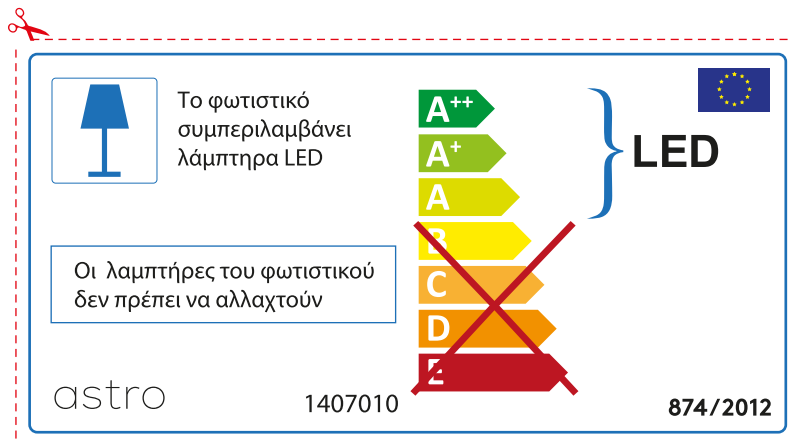

astro 1407010

 Этот светильник содержит встроенный светодиодный источник света (LED).

A++
A+
A
~~B~~
~~C~~
~~D~~
~~E~~ } LED

Замена ламп в этом светильнике невозможна.

874/2012 

 Этот светильник содержит встроенный светодиодный источник света (LED).

A++
A+
A
~~B~~
~~C~~
~~D~~
~~E~~ } LED 

Замена ламп в этом светильнике невозможна.

astro 1407010 874/2012

GREEK

Ελέγξτε προσεκτικά τις διαστάσεις του λαμπτήρα ώστε να είναι κατάλληλοι για το συγκεκριμένο φωτιστικό γιατί οι διαστάσεις ίδιου τύπου λαμπήρα πολλές φορές διαφέρουν ανάλογα την εταιρία κατασκευής

astro 1407010

Tá lampaí LED ionsuite sa lonrán seo.

A++
A+
A
B
C
D
E

LED

Ní féidir na lampaí LED sa lonrán a athrú.

874/2012

Detailed description: This is a standard energy label for an astro lamp (model 1407010). It features a blue lamp icon and text indicating that LED lamps are suitable for this luminaire. The energy efficiency scale is shown with levels A++ through E. Levels A++ and A+ are highlighted in green, A in yellow, and B through E are crossed out with a red 'X'. A bracket groups A++ and A+ as 'LED'. A box at the bottom states that LED lamps cannot be replaced in this luminaire. The label includes the reference number 874/2012 and the EU flag.

Tá lampaí LED ionsuite sa lonrán seo.

Ní féidir na lampaí LED sa lonrán a athrú.

A++
A+
A
B
C
D
E

LED

astro 1407010 874/2012

Detailed description: This is a reversed version of the energy label for the astro lamp (model 1407010). It features a blue lamp icon and text indicating that LED lamps are suitable for this luminaire. The energy efficiency scale is shown with levels A++ through E. Levels A++ and A+ are highlighted in green, A in yellow, and B through E are crossed out with a red 'X'. A bracket groups A++ and A+ as 'LED'. A box at the top states that LED lamps cannot be replaced in this luminaire. The label includes the brand name 'astro', model number '1407010', reference number '874/2012', and the EU flag.