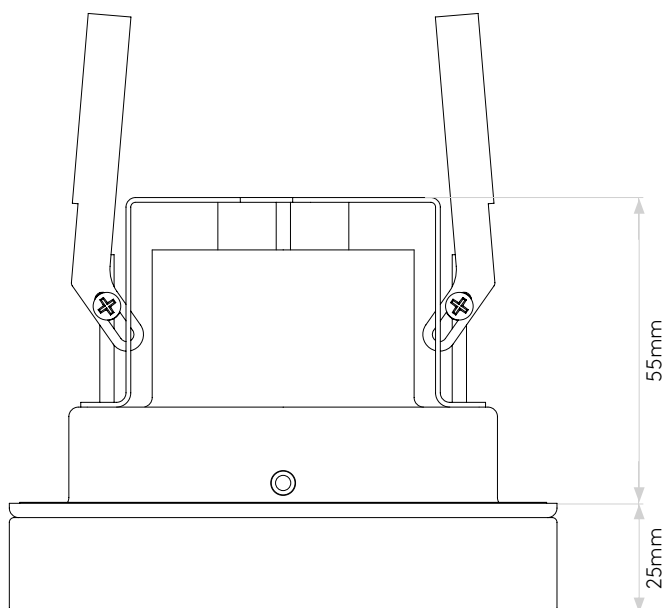

Please note that some dimensions may vary slightly due to manufacturing tolerances, this includes cable entry and fixing holes

Veuillez noter que certaines dimensions peuvent varier légèrement en raison des tolérances de fabrication, y compris l'entrée de câble et les trous de fixation.

Bitte beachten Sie, dass die Maße Fertigungstoleranzen unterliegen und daher in geringem Umfang von der angegebenen Größe abweichen können. Dies gilt auch für Kabeleingänge und Befestigungslöcher.

Si prega notare che possono esserci piccole variazioni in alcune dimensioni dovute alle tolleranze di produzione, queste includono l'ingresso del cavo e i fori di fissaggio.