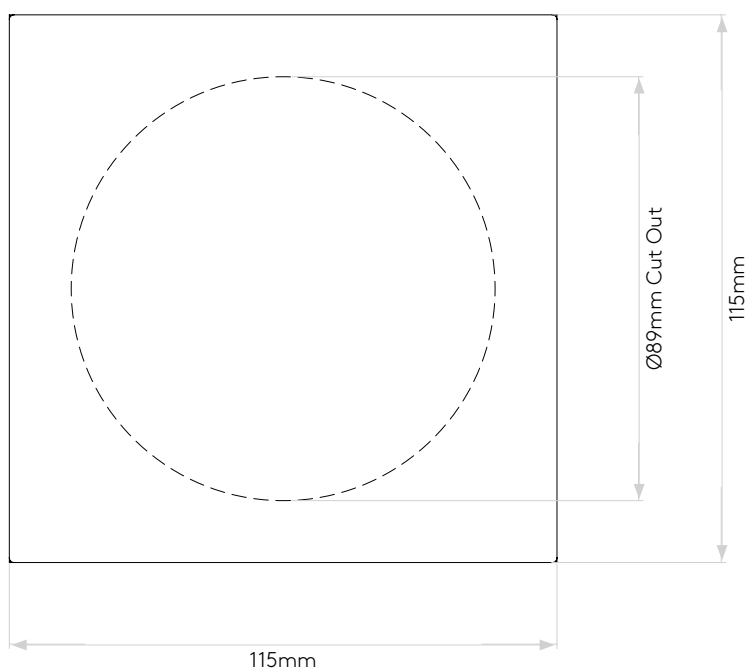

Please note that some dimensions may vary slightly due to manufacturing tolerances, this includes cable entry and fixing holes

Veuillez noter que certaines dimensions peuvent varier légèrement en raison des tolérances de fabrication, y compris l'entrée de câble et les trous de fixation.

Bitte beachten Sie, dass die Maße Fertigungstoleranzen unterliegen und daher in geringem Umfang von der angegebenen Größe abweichen können. Dies gilt auch für Kabeleingänge und Befestigungslöcher.

Si prega notare che possono esserci piccole variazioni in alcune dimensioni dovute alle tolleranze di produzione, queste includono l'ingresso del cavo e i fori di fissaggio.