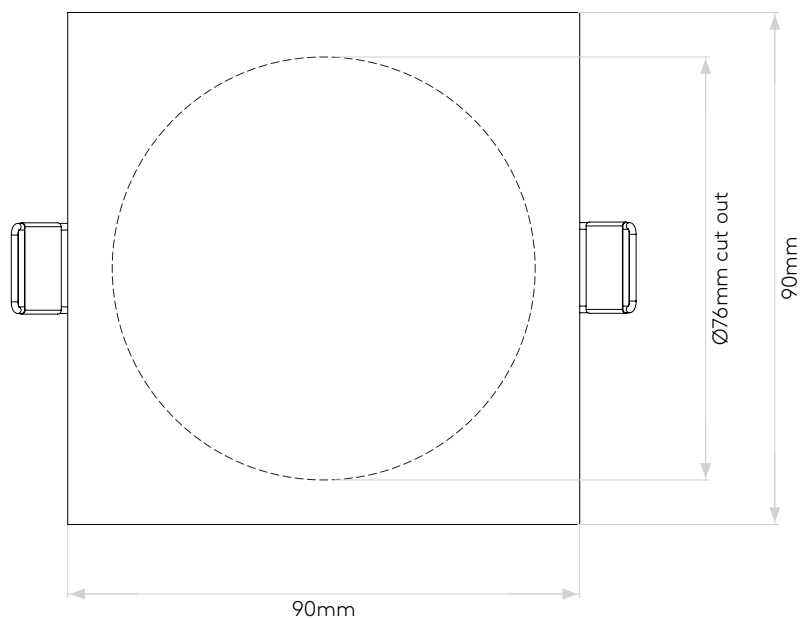

Please note that some dimensions may vary slightly due to manufacturing tolerances, this includes cable entry and fixing holes

Veuillez noter que certaines dimensions peuvent varier légèrement en raison des tolérances de fabrication, y compris l'entrée de câble et les trous de fixation.

Bitte beachten Sie, dass die Maße Fertigungstoleranzen unterliegen und daher in geringem Umfang von der angegebenen Größe abweichen können. Dies gilt auch für Kabeleingänge und Befestigungslöcher.

Si prega notare che possono esserci piccole variazioni in alcune dimensioni dovute alle tolleranze di produzione, queste includono l'ingresso del cavo e i fori di fissaggio.