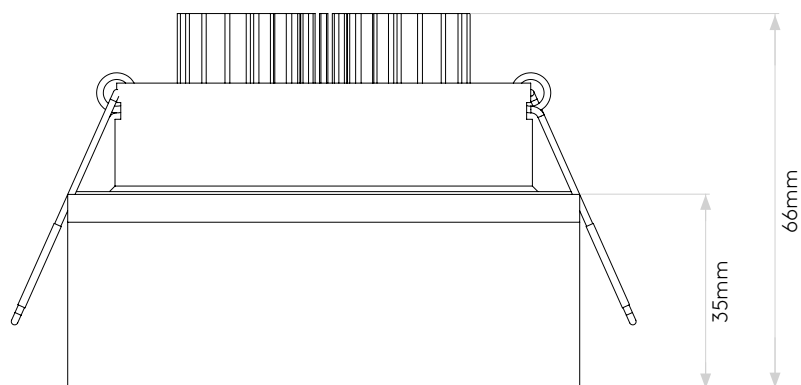

Please note that some dimensions may vary slightly due to manufacturing tolerances, this includes cable entry and fixing holes

Veuillez noter que certaines dimensions peuvent varier légèrement en raison des tolérances de fabrication, y compris l'entrée de câble et les trous de fixation.

Bitte beachten Sie, dass die Maße Fertigungstoleranzen unterliegen und daher in geringem Umfang von der angegebenen Größe abweichen können. Dies gilt auch für Kabeleingänge und Befestigungslöcher.

Si prega notare che possono esserci piccole variazioni in alcune dimensioni dovute alle tolleranze di produzione, queste includono l'ingresso del cavo e i fori di fissaggio.