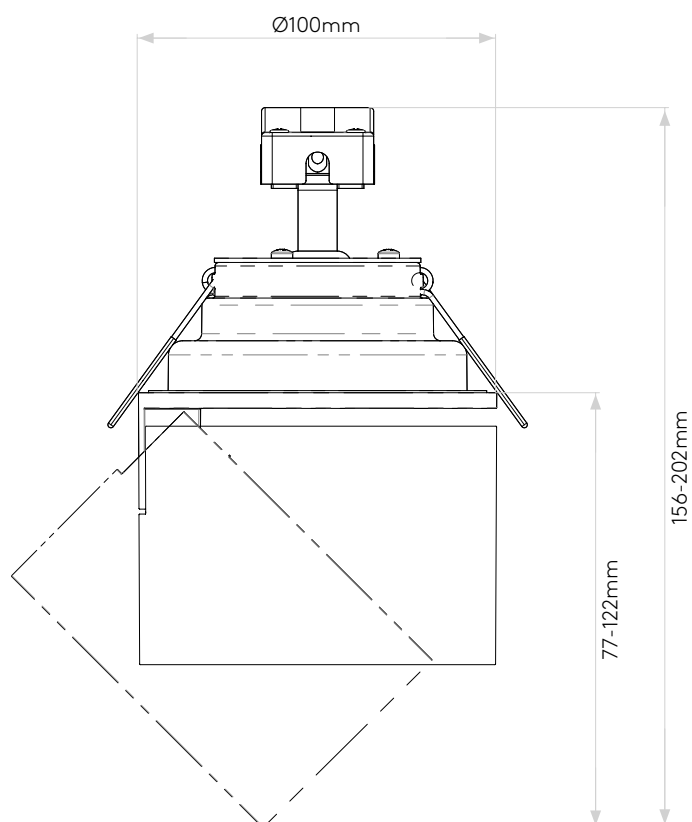

## GENERAL

LOCATION:	Interior
CLASS:	CE (Class I)
IP RATING:	IP20
BATHROOM ZONE:	-
DRIVER REQUIRED:	No
INSTALLATION ORIENTATION:	Ceiling Mount
MAIN MATERIAL:	Metal - Aluminium
DIMENSIONS (mm):	H: 156 Ø: 100
CUT OUT HOLE (mm):	Ø: 86
RECESS DEPTH (mm):	80
FIRE RATING:	-
CABLE LENGTH (mm):	-
GROSS WEIGHT (kg):	0.82

## LAMP

LIGHT SOURCE:	AC LED Module
WATTAGE:	12.5W
LAMP INCLUDED:	Yes (Integral)
MAXIMUM LAMP LENGTH (mm):	-
LUMINOUS FLUX (lm):	1000
COLOUR TEMP (K):	3000
CRI (Ra):	80
MACADAM ELLIPSE:	3-Step
TILT ADJUSTABLE ANGLE (°):	90
ROTATION ADJUSTABLE ANGLE (°):	350
LIFETIME (hrs):	50000
BEAM ANGLE (°):	30

Please note that some dimensions may vary slightly due to manufacturing tolerances, this includes cable entry and fixing holes

Veuillez noter que certaines dimensions peuvent varier légèrement en raison des tolérances de fabrication, y compris l'entrée de câble et les trous de fixation.