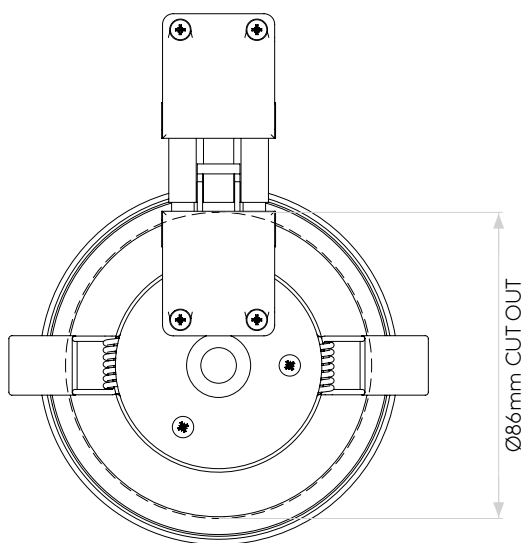

Please note that some dimensions may vary slightly due to manufacturing tolerances, this includes cable entry and fixing holes

Veuillez noter que certaines dimensions peuvent varier légèrement en raison des tolérances de fabrication, y compris l'entrée de câble et les trous de fixation.

Bitte beachten Sie, dass die Maße Fertigungstoleranzen unterliegen und daher in geringem Umfang von der angegebenen Größe abweichen können. Dies gilt auch für Kabeleingänge und Befestigungslöcher.

Si prega notare che possono esserci piccole variazioni in alcune dimensioni dovute alle tolleranze di produzione, queste includono l'ingresso del cavo e i fori di fissaggio.