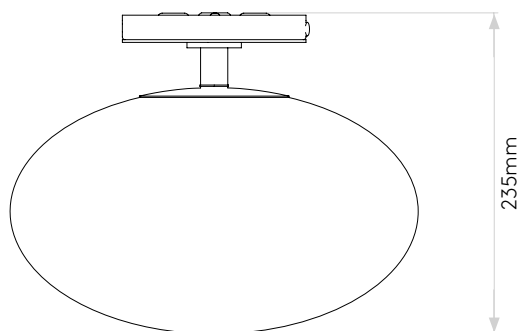

Please note that some dimensions may vary slightly due to manufacturing tolerances, this includes cable entry and fixing holes

Veuillez noter que certaines dimensions peuvent varier légèrement en raison des tolérances de fabrication, y compris l'entrée de câble et les trous de fixation.

Bitte beachten Sie, dass die Maße Fertigungstoleranzen unterliegen und daher in geringem Umfang von der angegebenen Größe abweichen können. Dies gilt auch für Kabeleingänge und Befestigungslöcher.

Si prega notare che possono esserci piccole variazioni in alcune dimensioni dovute alle tolleranze di produzione, queste includono l'ingresso del cavo e i fori di fissaggio.