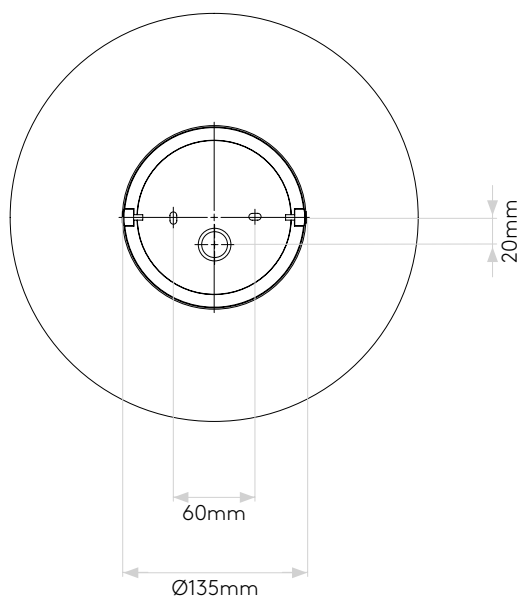

Please note that some dimensions may vary slightly due to manufacturing tolerances, this includes cable entry and fixing holes

Veuillez noter que certaines dimensions peuvent varier légèrement en raison des tolérances de fabrication, y compris l'entrée de câble et les trous de fixation.

Bitte beachten Sie, dass die Maße Fertigungstoleranzen unterliegen und daher in geringem Umfang von der angegebenen Größe abweichen können. Dies gilt auch für Kabeleingänge und Befestigungslöcher.

Si prega notare che possono esserci piccole variazioni in alcune dimensioni dovute alle tolleranze di produzione, queste includono l'ingresso del cavo e i fori di fissaggio.