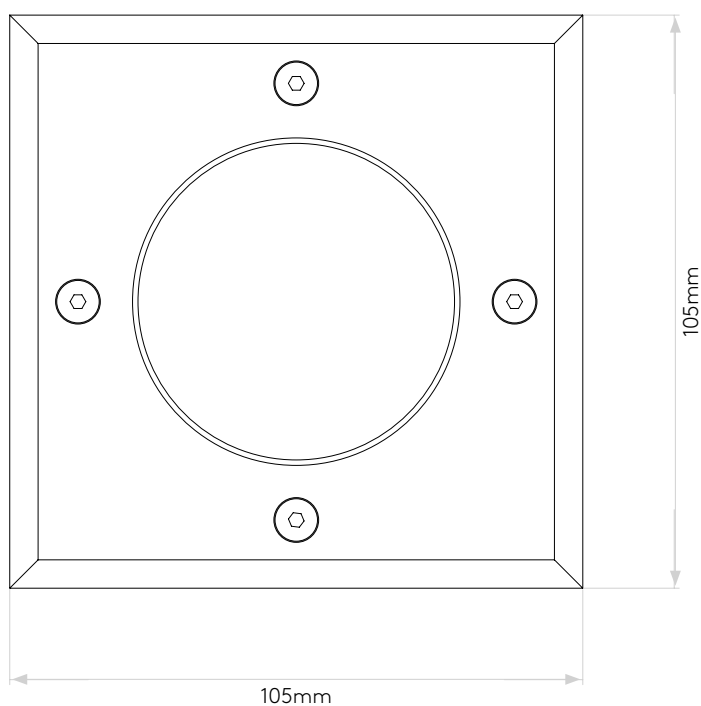

Please note that some dimensions may vary slightly due to manufacturing tolerances, this includes cable entry and fixing holes

Veuillez noter que certaines dimensions peuvent varier légèrement en raison des tolérances de fabrication, y compris l'entrée de câble et les trous de fixation.

Bitte beachten Sie, dass die Maße Fertigungstoleranzen unterliegen und daher in geringem Umfang von der angegebenen Größe abweichen können. Dies gilt auch für Kabeleingänge und Befestigungslöcher.

Si prega notare che possono esserci piccole variazioni in alcune dimensioni dovute alle tolleranze di produzione, queste includono l'ingresso del cavo e i fori di fissaggio.