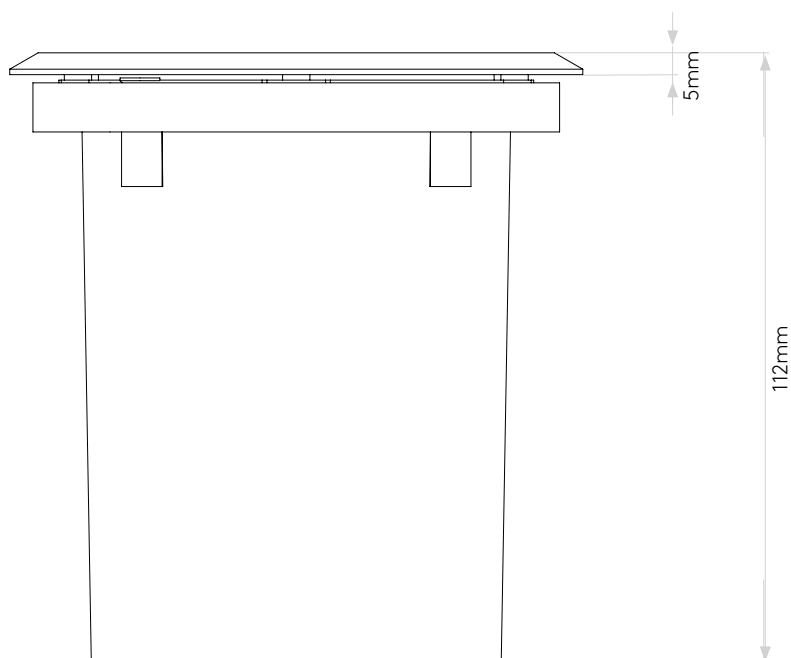

Please note that some dimensions may vary slightly due to manufacturing tolerances, this includes cable entry and fixing holes

Veuillez noter que certaines dimensions peuvent varier légèrement en raison des tolérances de fabrication, y compris l'entrée de câble et les trous de fixation.

Bitte beachten Sie, dass die Maße Fertigungstoleranzen unterliegen und daher in geringem Umfang von der angegebenen Größe abweichen können. Dies gilt auch für Kabeleingänge und Befestigungslöcher.

Si prega notare che possono esserci piccole variazioni in alcune dimensioni dovute alle tolleranze di produzione, queste includono l'ingresso del cavo e i fori di fissaggio.