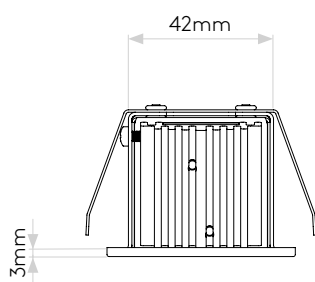

Please note that some dimensions may vary slightly due to manufacturing tolerances, this includes cable entry and fixing holes

Veuillez noter que certaines dimensions peuvent varier légèrement en raison des tolérances de fabrication, y compris l'entrée de câble et les trous de fixation.

Bitte beachten Sie, dass die Maße Fertigungstoleranzen unterliegen und daher in geringem Umfang von der angegebenen Größe abweichen können. Dies gilt auch für Kabeingänge und Befestigungslöcher.

Si prega notare che possono esserci piccole variazioni in alcune dimensioni dovute alle tolleranze di produzione, queste includono l'ingresso del cavo e i fori di fissaggio.