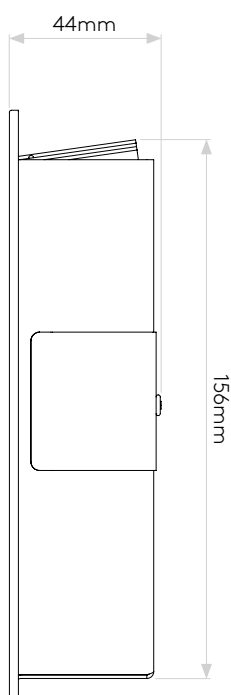

## GENERAL

CLASS:	CE (Class 3)
IP RATING:	IP20
BATHROOM ZONE:	Zone 3
VOLTAGE:	Constant Current 700mA
INSTALLATION ORIENTATION:	Wall mount - vertical
MAIN MATERIAL:	Metal - Mild steel
DIMENSIONS:	H: 170mm W: 55mm D: 45mm
CUT OUT HOLE:	L: 160mm W: 48mm
RECESS DEPTH:	42mm
FIRE RATING:	Not applicable
CABLE LENGTH:	Not applicable
GROSS WEIGHT:	0.52Kg

## LAMP

LIGHT SOURCE:	HIGH POWER LED
MAXIMUM WATTAGE:	2W
LAMP INCLUDED:	Yes (Integral)
MAXIMUM LAMP LENGTH:	Not applicable
LUMINOUS FLUX:	40lm
COLOUR TEMP:	2700K
CRI:	90
R9:	8.9
MACADAM ELLIPSE:	3-Step
TILT ADJUSTABLE ANGLE:	Not applicable
ROTATION ADJUSTABLE ANGLE:	Not applicable
AVERAGE LIFESPAN:	60,000hrs
L70:	>60,000hrs
BEAM ANGLE:	Not applicable

CODE: 7529  
SKU: 1212023  
FINISH: BRUSHED STAINLESS STEEL TRIM

Please note that some dimensions may vary slightly due to manufacturing tolerances, this includes cable entry and fixing holes

Veuillez noter que certaines dimensions peuvent varier légèrement en raison des tolérances de fabrication, y compris l'entrée de câble et les trous de fixation.

Bitte beachten Sie, dass die Maße Fertigungstoleranzen unterliegen und daher in geringem Umfang von der angegebenen Größe abweichen können. Dies gilt auch für Kabeingänge und Befestigungslöcher.

Si prega notare che possono esserci piccole variazioni in alcune dimensioni dovute alle tolleranze di produzione, queste includono l'ingresso del cavo e i fori di fissaggio.