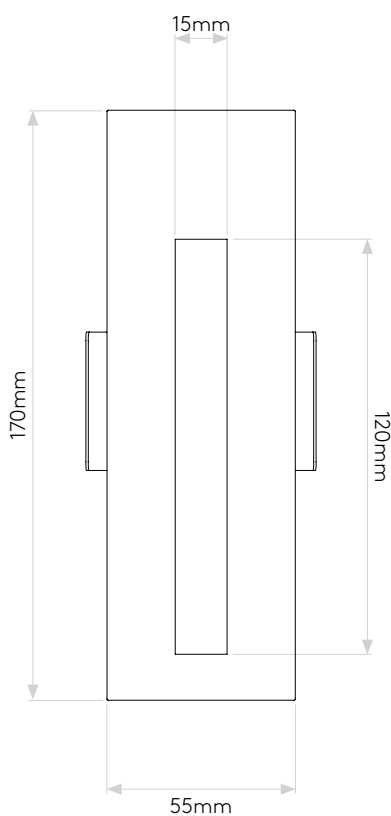

## GENERAL

CLASS:	CE (Class 3)
IP RATING:	IP20
BATHROOM ZONE:	Zone 3
VOLTAGE:	Constant Current 700mA
INSTALLATION ORIENTATION:	Wall mount - vertical
MAIN MATERIAL:	Metal - Mild steel
DIMENSIONS:	H: 170mm W: 55mm D: 45mm
CUT OUT HOLE:	L: 160mm W: 48mm
RECESS DEPTH:	42mm
FIRE RATING:	Not applicable
CABLE LENGTH:	Not applicable
GROSS WEIGHT:	0.52Kg

## LAMP

LIGHT SOURCE:	HIGH POWER LED
MAXIMUM WATTAGE:	2W
LAMP INCLUDED:	Yes (Integral)
MAXIMUM LAMP LENGTH:	Not applicable
LUMINOUS FLUX:	40lm
COLOUR TEMP:	2700K
CRI:	90
R9:	8.9
MACADAM ELLIPSE:	3-Step
TILT ADJUSTABLE ANGLE:	Not applicable
ROTATION ADJUSTABLE ANGLE:	Not applicable
AVERAGE LIFESPAN:	60,000hrs
L70:	>60,000hrs
BEAM ANGLE:	Not applicable

CODE: 7529  
SKU: 1212023  
FINISH: BRUSHED STAINLESS STEEL TRIM

Please note that some dimensions may vary slightly due to manufacturing tolerances, this includes cable entry and fixing holes

Veuillez noter que certaines dimensions peuvent varier légèrement en raison des tolérances de fabrication, y compris l'entrée de câble et les trous de fixation.

Bitte beachten Sie, dass die Maße Fertigungstoleranzen unterliegen und daher in geringem Umfang von der angegebenen Größe abweichen können. Dies gilt auch für Kabeingänge und Befestigungslöcher.

Si prega notare che possono esserci piccole variazioni in alcune dimensioni dovute alle tolleranze di produzione, queste includono l'ingresso del cavo e i fori di fissaggio.