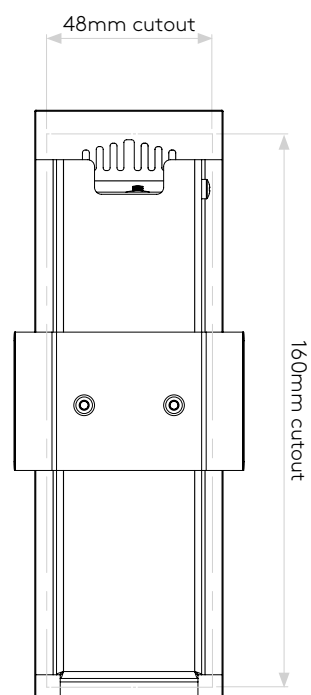

## GENERAL

CLASS:	CE (Class 3)
IP RATING:	IP20
BATHROOM ZONE:	Zone 3
VOLTAGE:	Constant Current 700mA
INSTALLATION ORIENTATION:	Wall mount - vertical
MAIN MATERIAL:	Metal - Mild steel
DIMENSIONS:	H: 170mm W: 55mm D: 45mm
CUT OUT HOLE:	L: 160mm W: 48mm
RECESS DEPTH:	42mm
FIRE RATING:	Not applicable
CABLE LENGTH:	Not applicable
GROSS WEIGHT:	0.52Kg

CODE: 7529  
SKU: 1212023  
FINISH: BRUSHED STAINLESS STEEL TRIM

Please note that some dimensions may vary slightly due to manufacturing tolerances, this includes cable entry and fixing holes

Veuillez noter que certaines dimensions peuvent varier légèrement en raison des tolérances de fabrication, y compris l'entrée de câble et les trous de fixation.