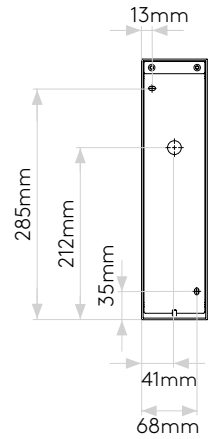

Please note that some dimensions may vary slightly due to manufacturing tolerances, this includes cable entry and fixing holes

Veuillez noter que certaines dimensions peuvent varier légèrement en raison des tolérances de fabrication, y compris l'entrée de câble et les trous de fixation.

Bitte beachten Sie, dass die Maße Fertigungstoleranzen unterliegen und daher in geringem Umfang von der angegebenen Größe abweichen können. Dies gilt auch für Kabeingänge und Befestigungslöcher.

Si prega notare che possono esserci piccole variazioni in alcune dimensioni dovute alle tolleranze di produzione, queste includono l'ingresso del cavo e i fori di fissaggio.