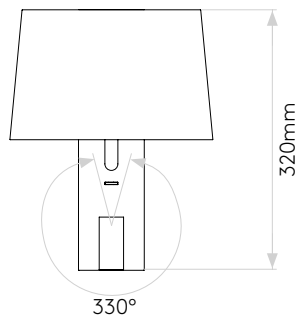

With Tapered Round 250 Shade

Please note that some dimensions may vary slightly due to manufacturing tolerances, this includes cable entry and fixing holes

Veuillez noter que certaines dimensions peuvent varier légèrement en raison des tolérances de fabrication, y compris l'entrée de câble et les trous de fixation.

Bitte beachten Sie, dass die Maße Fertigungstoleranzen unterliegen und daher in geringem Umfang von der angegebenen Größe abweichen können. Dies gilt auch für Kabeingänge und Befestigungslöcher.

Si prega notare che possono esserci piccole variazioni in alcune dimensioni dovute alle tolleranze di produzione, queste includono l'ingresso del cavo e i fori di fissaggio.