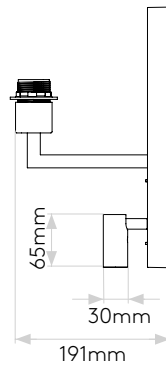

Without Shade