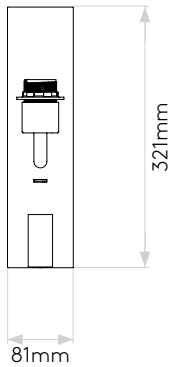

Without Shade