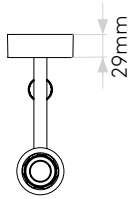

Without Shade