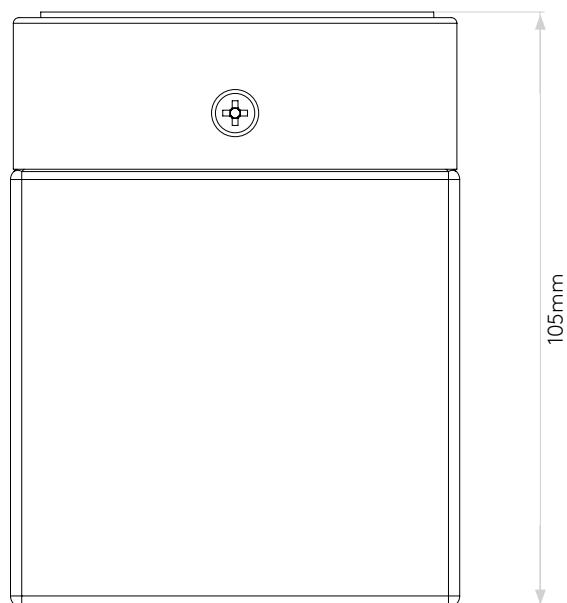

Please note that some dimensions may vary slightly due to manufacturing tolerances, this includes cable entry and fixing holes

Veuillez noter que certaines dimensions peuvent varier légèrement en raison des tolérances de fabrication, y compris l'entrée de câble et les trous de fixation.

Bitte beachten Sie, dass die Maße Fertigungstoleranzen unterliegen und daher in geringem Umfang von der angegebenen Größe abweichen können. Dies gilt auch für Kabeleingänge und Befestigungslöcher.

Si prega notare che possono esserci piccole variazioni in alcune dimensioni dovute alle tolleranze di produzione, queste includono l'ingresso del cavo e i fori di fissaggio.