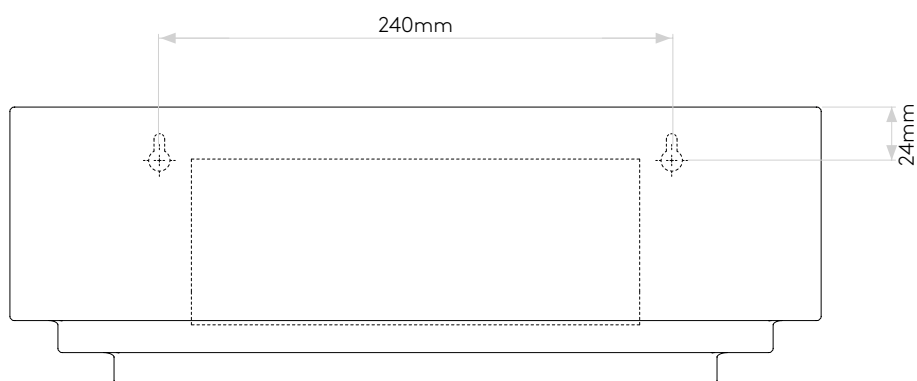

Please note that some dimensions may vary slightly due to manufacturing tolerances, this includes cable entry and fixing holes

Veillez noter que certaines dimensions peuvent varier légèrement en raison des tolérances de fabrication, y compris l'entrée de câble et les trous de fixation.

Bitte beachten Sie, dass die Maße Fertigungstoleranzen unterliegen und daher in geringem Umfang von der angegebenen Größe abweichen können. Dies gilt auch für Kabeleingänge und Befestigungslöcher.

Si prega notare che possono esserci piccole variazioni in alcune dimensioni dovute alle tolleranze di produzione, queste includono l'ingresso del cavo e i fori di fissaggio.