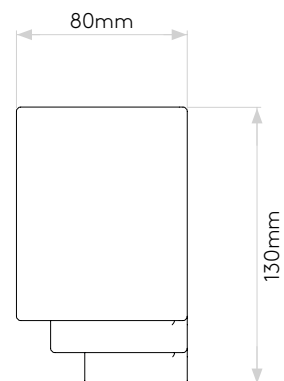

Please note that some dimensions may vary slightly due to manufacturing tolerances, this includes cable entry and fixing holes

Veillez noter que certaines dimensions peuvent varier légèrement en raison des tolérances de fabrication, y compris l'entrée de câble et les trous de fixation.

Bitte beachten Sie, dass die Maße Fertigungstoleranzen unterliegen und daher in geringem Umfang von der angegebenen Größe abweichen können. Dies gilt auch für Kabeleingänge und Befestigungslöcher.

Si prega notare che possono esserci piccole variazioni in alcune dimensioni dovute alle tolleranze di produzione, queste includono l'ingresso del cavo e i fori di fissaggio.