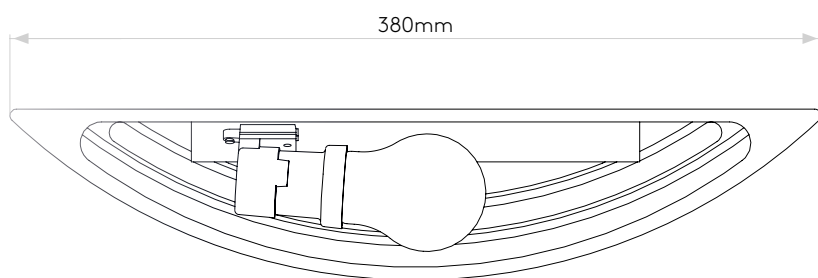

Please note that some dimensions may vary slightly due to manufacturing tolerances, this includes cable entry and fixing holes

Veillez noter que certaines dimensions peuvent varier légèrement en raison des tolérances de fabrication, y compris l'entrée de câble et les trous de fixation.

Bitte beachten Sie, dass die Maße Fertigungstoleranzen unterliegen und daher in geringem Umfang von der angegebenen Größe abweichen können. Dies gilt auch für Kabeleingänge und Befestigungslöcher.

Si prega notare che possono esserci piccole variazioni in alcune dimensioni dovute alle tolleranze di produzione, queste includono l'ingresso del cavo e i fori di fissaggio.