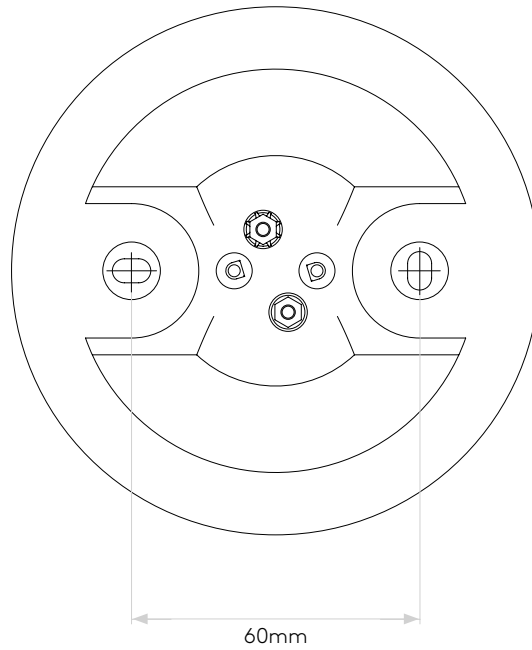

Please note that some dimensions may vary slightly due to manufacturing tolerances, this includes cable entry and fixing holes

Veuillez noter que certaines dimensions peuvent varier légèrement en raison des tolérances de fabrication, y compris l'entrée de câble et les trous de fixation.

Bitte beachten Sie, dass die Maße Fertigungstoleranzen unterliegen und daher in geringem Umfang von der angegebenen Größe abweichen können. Dies gilt auch für Kabeleingänge und Befestigungslöcher.

Si prega notare che possono esserci piccole variazioni in alcune dimensioni dovute alle tolleranze di produzione, queste includono l'ingresso del cavo e i fori di fissaggio.