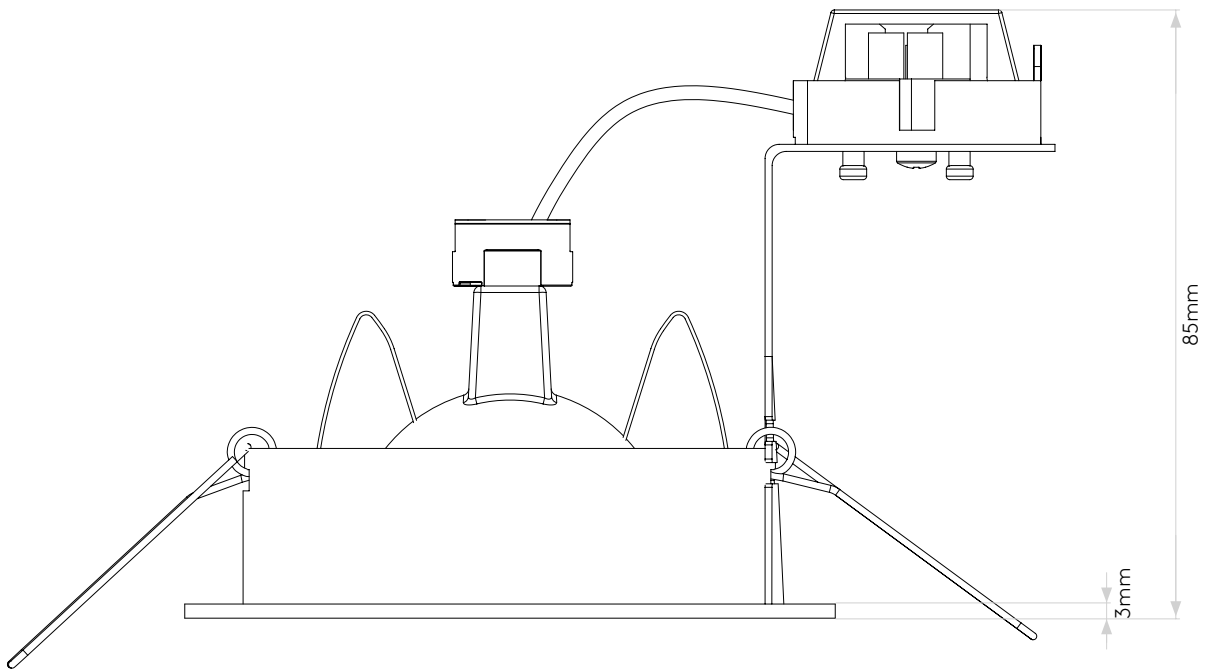

Please note that some dimensions may vary slightly due to manufacturing tolerances, this includes cable entry and fixing holes

Veuillez noter que certaines dimensions peuvent varier légèrement en raison des tolérances de fabrication, y compris l'entrée de câble et les trous de fixation.

Bitte beachten Sie, dass die Maße Fertigungstoleranzen unterliegen und daher in geringem Umfang von der angegebenen Größe abweichen können. Dies gilt auch für Kabeleingänge und Befestigungslöcher.

Si prega notare che possono esserci piccole variazioni in alcune dimensioni dovute alle tolleranze di produzione, queste includono l'ingresso del cavo e i fori di fissaggio.