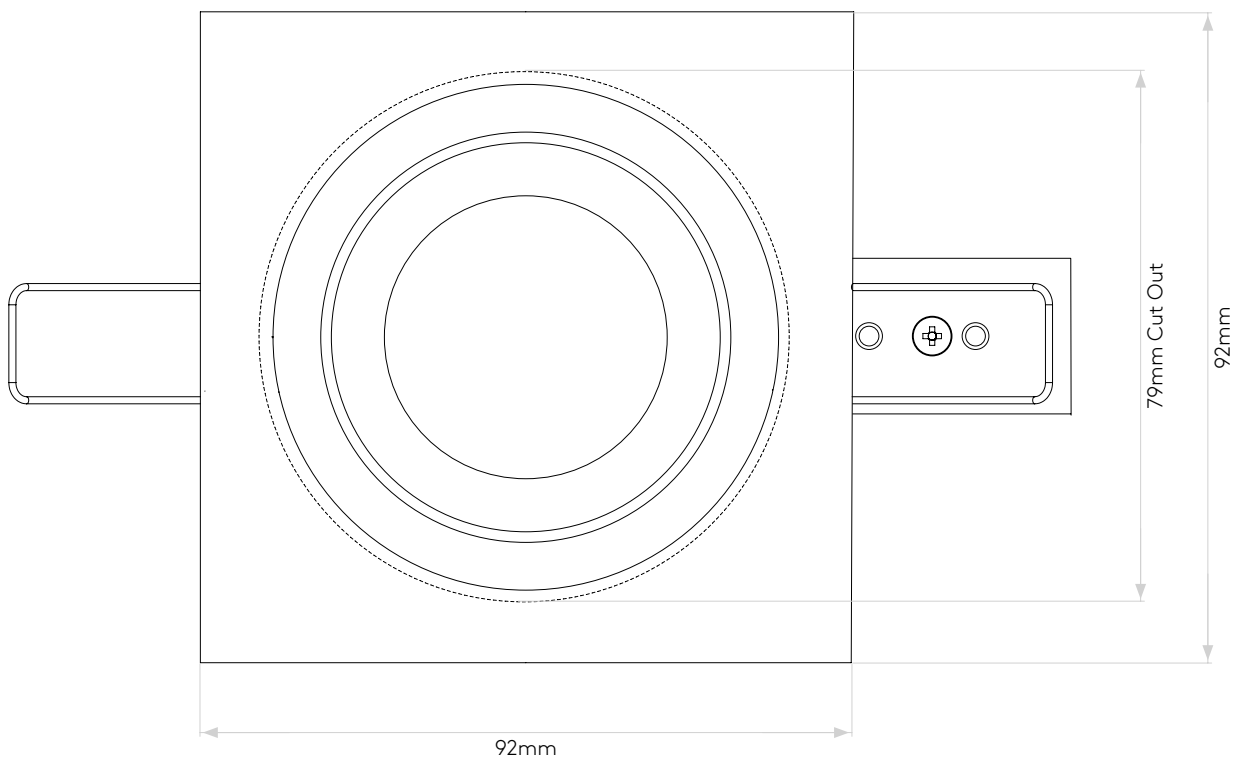

Please note that some dimensions may vary slightly due to manufacturing tolerances, this includes cable entry and fixing holes

Veuillez noter que certaines dimensions peuvent varier légèrement en raison des tolérances de fabrication, y compris l'entrée de câble et les trous de fixation.

Bitte beachten Sie, dass die Maße Fertigungstoleranzen unterliegen und daher in geringem Umfang von der angegebenen Größe abweichen können. Dies gilt auch für Kabeleingänge und Befestigungslöcher.

Si prega notare che possono esserci piccole variazioni in alcune dimensioni dovute alle tolleranze di produzione, queste includono l'ingresso del cavo e i fori di fissaggio.