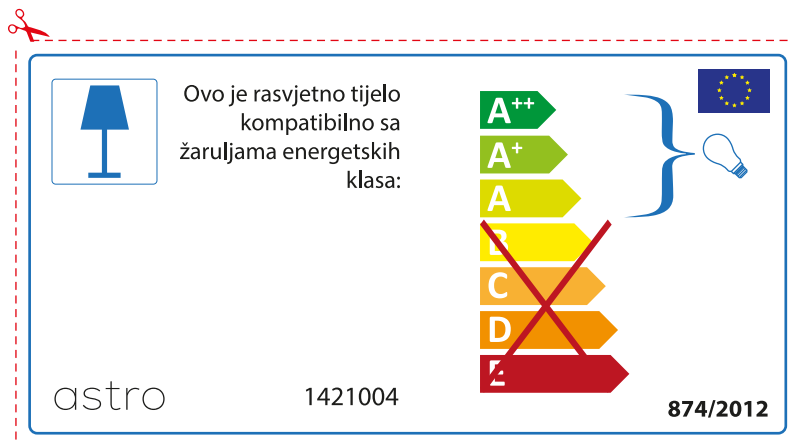

ROMANIAN

Verificati dimensiunea lampilor pentru a se potrivi corpului de iluminat, deoarece aceasta poate varia de la furnizor la furnizor.

astro 1421004

 Corpurile de iluminat sunt compatibile cu surse de lumina din clasa:

A++
A+
A
~~B~~
~~C~~
~~D~~
~~E~~

874/2012 

 Corpurile de iluminat sunt compatibile cu surse de lumina din clasa:

A++
A+
A
~~B~~
~~C~~
~~D~~
~~E~~

astro 1421004  874/2012

CROATIAN

Provjerite veličinu žarulje prije umetanja u rasvjetno tijelo jer se veličina žarulja razlikuje ovisno o proizvođaču

SPANISH

Por favor, comprobar las dimensiones de las lámparas para esta luminaria. Las dimensiones de las lámparas pueden variar entre las diferentes marcas

astro 1421004

 Esta luminaria es compatible con lámparas de clase energética:

A++
A+
A
~~B~~
~~C~~
~~D~~
~~E~~

874/2012 

The image shows a rectangular energy label for an astro lamp. At the top left is the brand name 'astro' and at the top right is the model number '1421004'. Below this is a small icon of a table lamp. To the right of the icon is the text 'Esta luminaria es compatible con lámparas de clase energética:'. Below the text is a vertical stack of seven energy class labels: A++ (green), A+ (light green), A (yellow-green), B (yellow), C (orange), D (dark orange), and E (red). A large red 'X' is drawn over the B, C, D, and E labels. To the right of the labels is a light bulb icon with a bracket indicating compatibility with A++ through A. At the bottom left is the reference number '874/2012' and at the bottom right is the European Union flag.