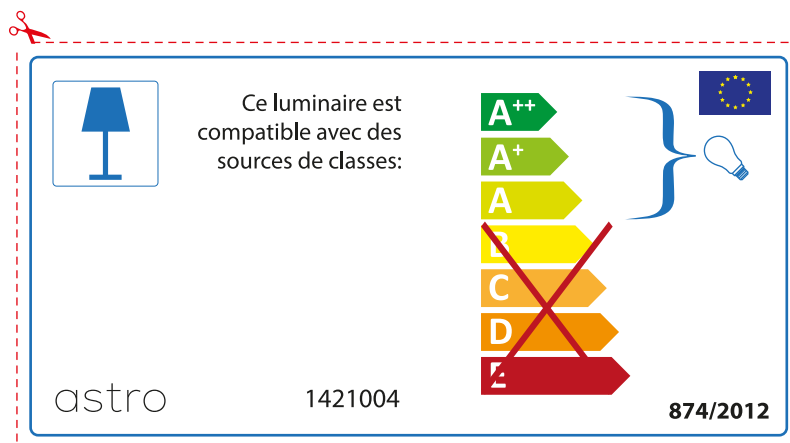

astro

EEL
LUMINAIRE
LABELS

E14 LED

E27 LED

(LAMP EXCLUDED)

ENGLISH

Please check lamp dimensions for suitable fitting with your luminaire, as lamp sizes may vary between brands

astro 1421004

 This luminaire is compatible with bulbs of the energy classes:

A++
A+
A
~~B~~
~~C~~
~~D~~
~~E~~

874/2012 

 This luminaire is compatible with bulbs of the energy classes:

A++
A+
A
~~B~~
~~C~~
~~D~~
~~E~~

astro 1421004  874/2012

FRENCH

Prenez soin de vérifier le dimensions des lampes (celles-ci varient selon les fournisseurs) afin de vous assurer qu'elles rentrent physiquement dans le luminaire

ITALIAN

Si prega di verificare le dimensioni della lampada per il montaggio adatto con il suo apparecchio di illuminazione, perché le dimensioni della lampada può variare tra le marche