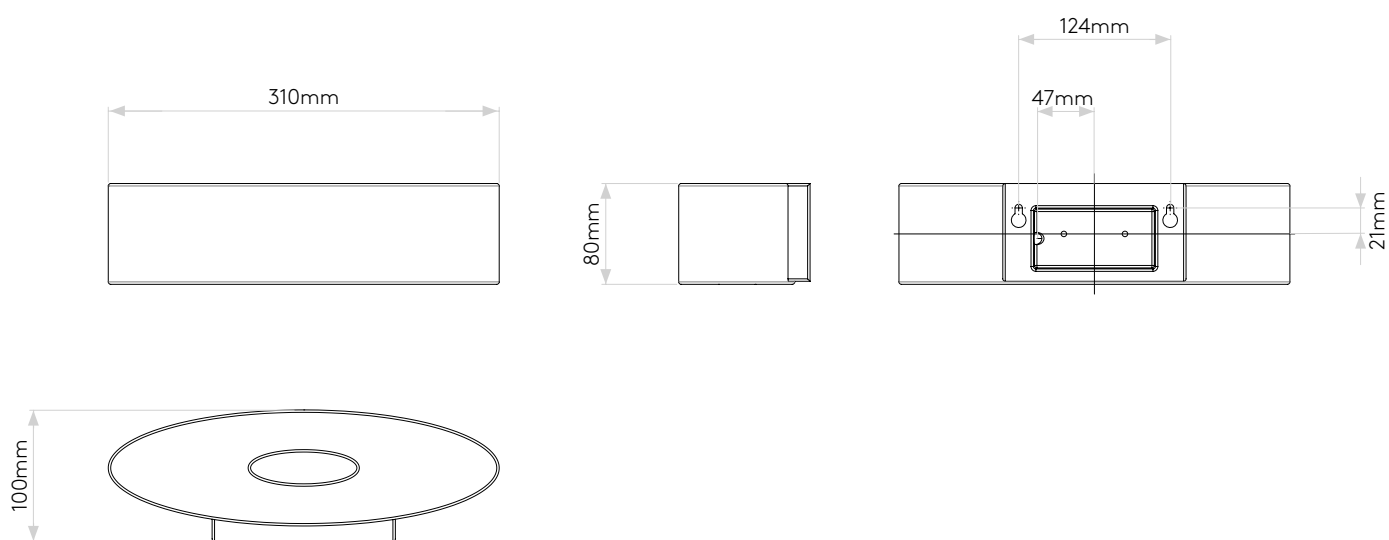

Please note that some dimensions may vary slightly due to manufacturing tolerances, this includes cable entry and fixing holes

Veillez noter que certaines dimensions peuvent varier légèrement en raison des tolérances de fabrication, y compris l'entrée de câble et les trous de fixation.

Bitte beachten Sie, dass die Maße Fertigungstoleranzen unterliegen und daher in geringem Umfang von der angegebenen Größe abweichen können. Dies gilt auch für Kabeleingänge und Befestigungslöcher.

Si prega notare che possono esserci piccole variazioni in alcune dimensioni dovute alle tolleranze di produzione, queste includono l'ingresso del cavo e i fori di fissaggio.