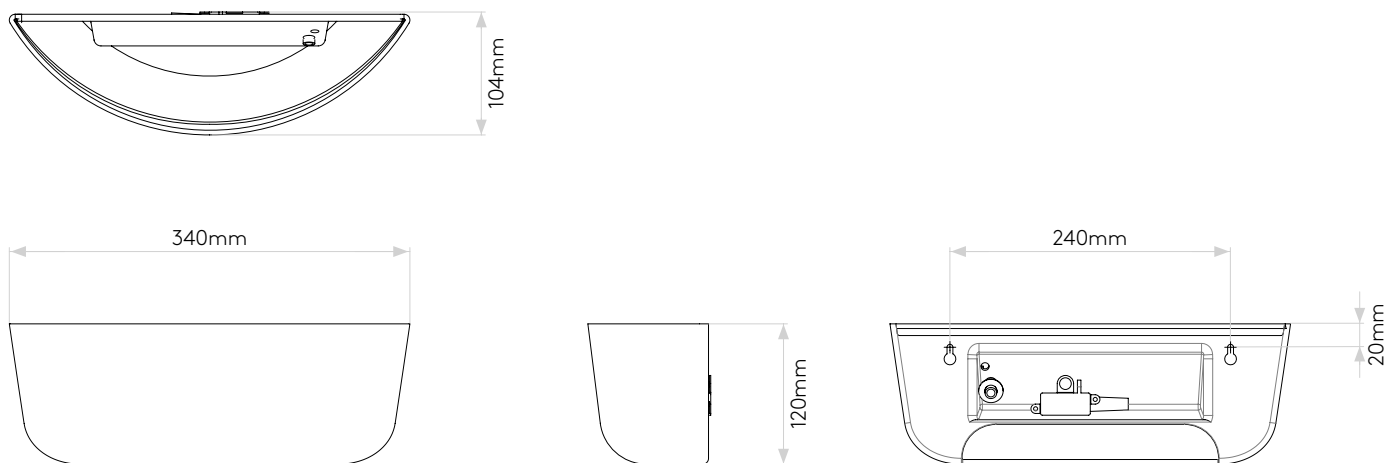

Please note that some dimensions may vary slightly due to manufacturing tolerances, this includes cable entry and fixing holes

Veillez noter que certaines dimensions peuvent varier légèrement en raison des tolérances de fabrication, y compris l'entrée de câble et les trous de fixation.

Bitte beachten Sie, dass die Maße Fertigungstoleranzen unterliegen und daher in geringem Umfang von der angegebenen Größe abweichen können. Dies gilt auch für Kabeleingänge und Befestigungslöcher.

Si prega notare che possono esserci piccole variazioni in alcune dimensioni dovute alle tolleranze di produzione, queste includono l'ingresso del cavo e i fori di fissaggio.