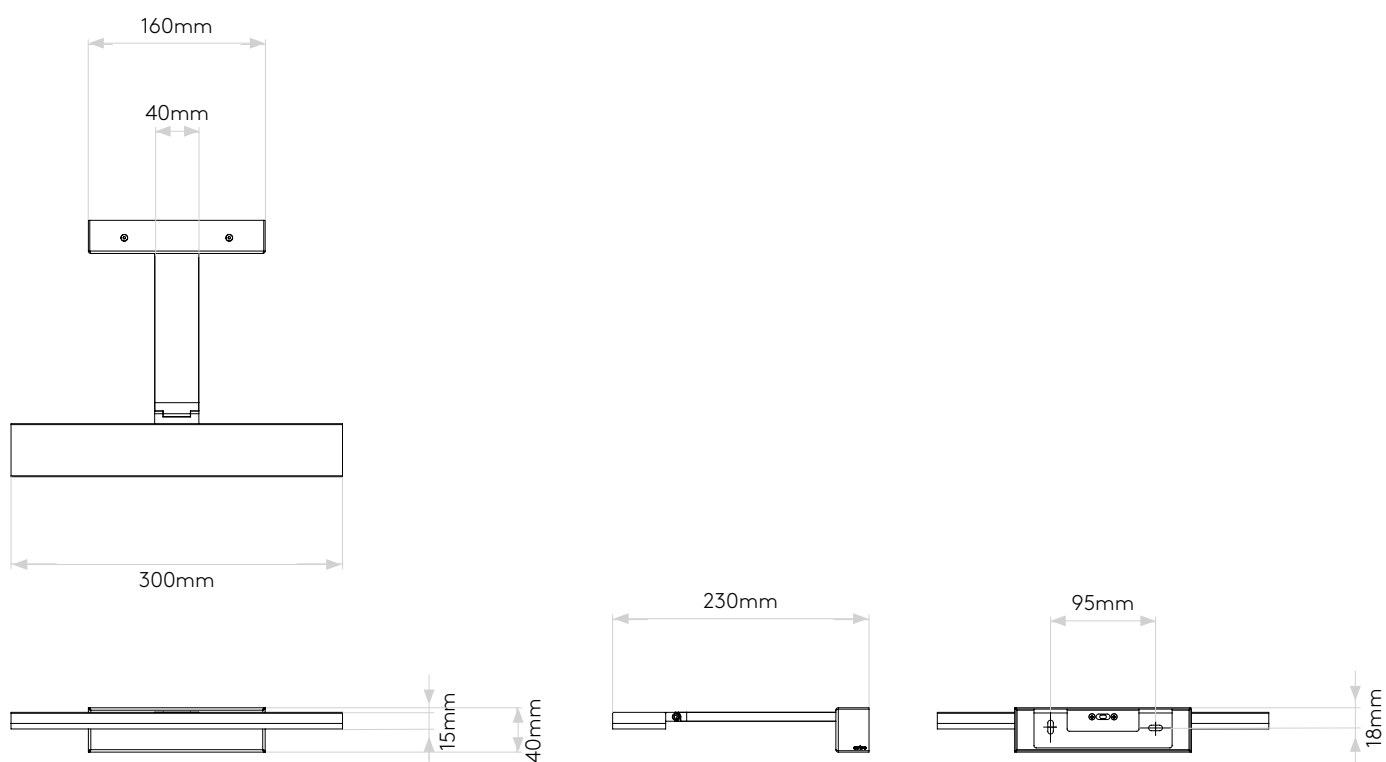

GENERAL

LOCATION:	Bathroom
CLASS:	CE (Class II)
IP RATING:	IP44
BATHROOM ZONE:	Zone 2, 3
DRIVER REQUIRED:	No
INSTALLATION ORIENTATION:	Wall Mount - Horizontal
MAIN MATERIAL:	Metal - Mild Steel
DIMENSIONS (mm):	H: 40 W: 300 D: 230
CUT OUT HOLE (mm):	-
RECESS DEPTH (mm):	-
FIRE RATING:	-
CABLE LENGTH (mm):	-
GROSS WEIGHT (kg):	0.98

LAMP

LIGHT SOURCE:	High Powered LED
WATTAGE:	4.2W
LAMP INCLUDED:	Yes (Integral)
MAXIMUM LAMP LENGTH (mm):	-
LUMINOUS FLUX (lm):	184
COLOUR TEMP (K):	3000
CRI (Ra):	90
MACADAM ELLIPSE:	3-Step
TILT ADJUSTABLE ANGLE (°):	-
ROTATION ADJUSTABLE ANGLE (°):	-
LIFETIME (hrs):	60000
BEAM ANGLE (°):	-

Please note that some dimensions may vary slightly due to manufacturing tolerances, this includes cable entry and fixing holes

Veillez noter que certaines dimensions peuvent varier légèrement en raison des tolérances de fabrication, y compris l'entrée de câble et les trous de fixation.