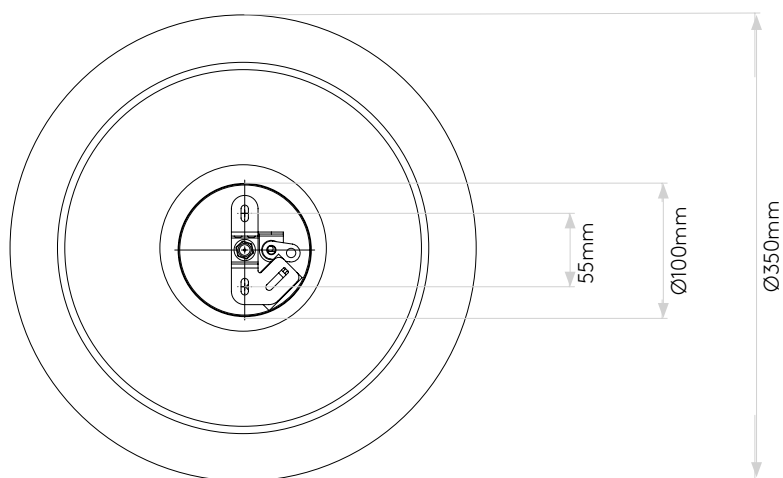

Please note that some dimensions may vary slightly due to manufacturing tolerances, this includes cable entry and fixing holes

Veillez noter que certaines dimensions peuvent varier légèrement en raison des tolérances de fabrication, y compris l'entrée de câble et les trous de fixation.

Bitte beachten Sie, dass die Maße Fertigungstoleranzen unterliegen und daher in geringem Umfang von der angegebenen Größe abweichen können. Dies gilt auch für Kabeleingänge und Befestigungslöcher.

Si prega notare che possono esserci piccole variazioni in alcune dimensioni dovute alle tolleranze di produzione, queste includono l'ingresso del cavo e i fori di fissaggio.