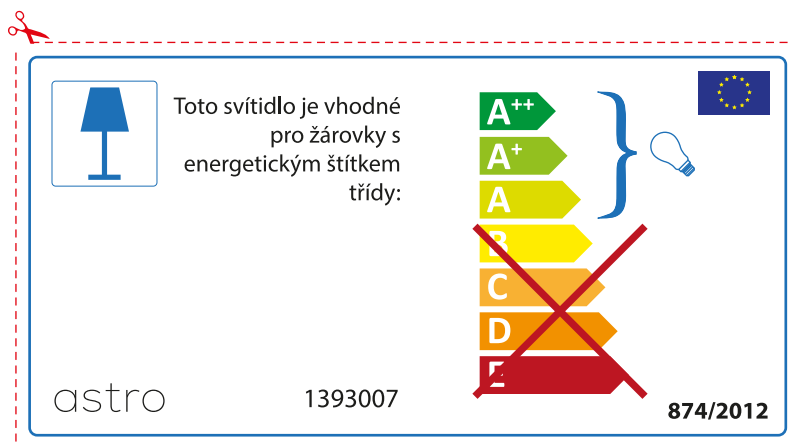

CZECH

Zkontrolujte prosím rozměr světelného zdroje pro svítidlo, protože se liší u různých značek