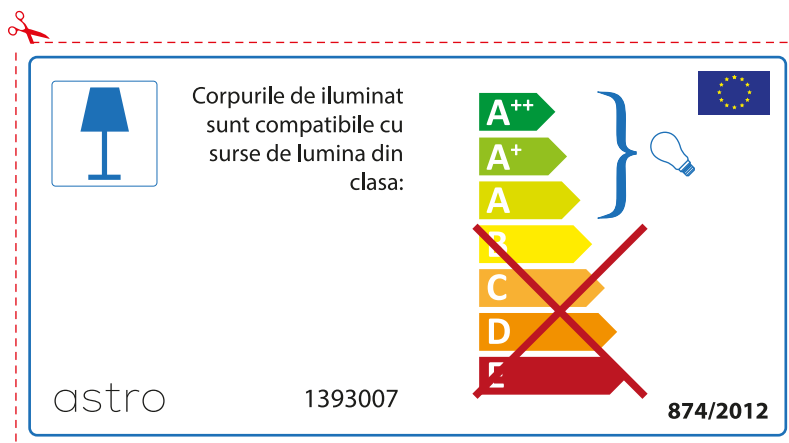

ROMANIAN

Verificati dimensiunea lampilor pentru a se potrivi corpului de iluminat, deoarece aceasta poate varia de la furnizor la furnizor.