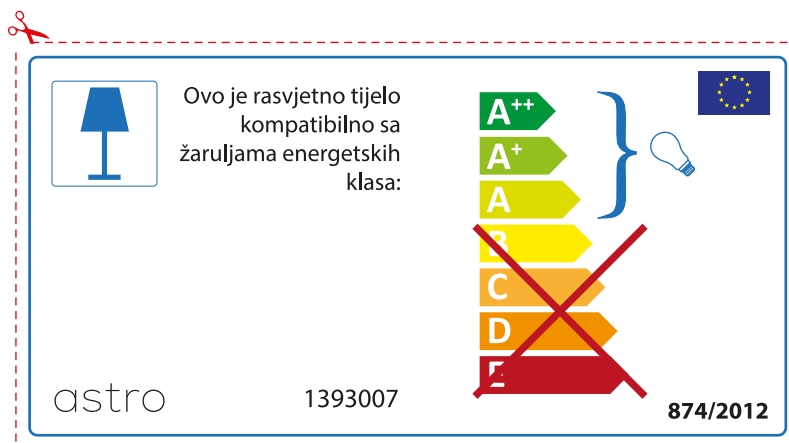

CROATIAN

Provjerite veličinu žarulje prije umetanja u rasvjetno tijelo jer se veličina žarulja razlikuje ovisno o proizvođaču