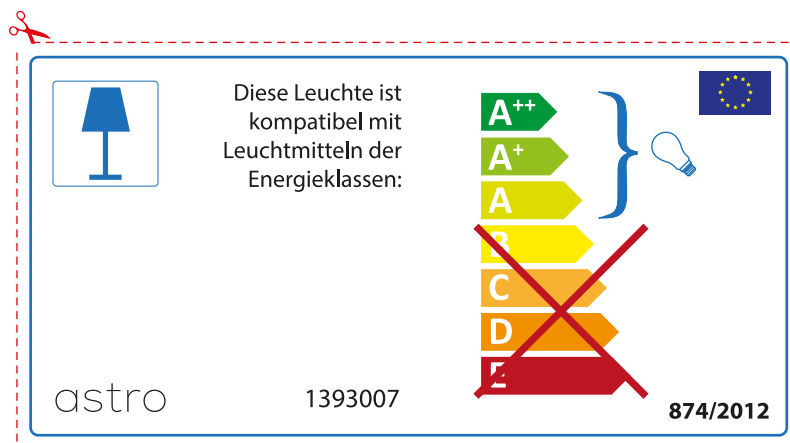

GERMAN

Bitte überprüfen Sie, ob die Abmessungen der Lampe für die Armatur passend sind, da die Größe der Lampen zwischen verschiedenen Marken variieren können