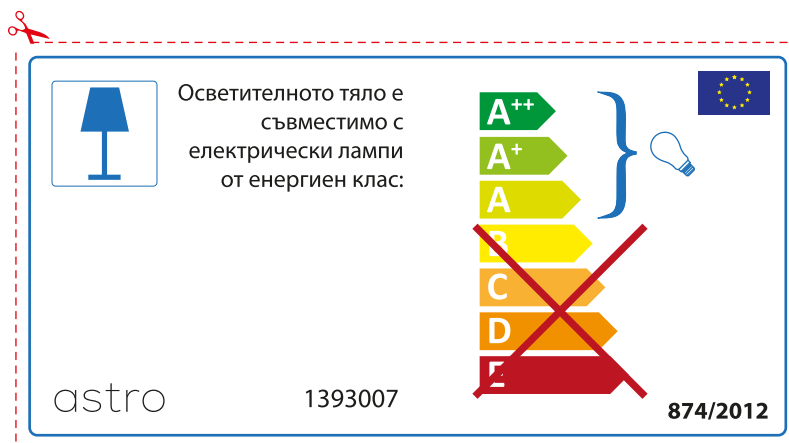

BULGARIAN

Моля проверете дали вида и размера на ел. лампите са подходящи за осветителното тяло