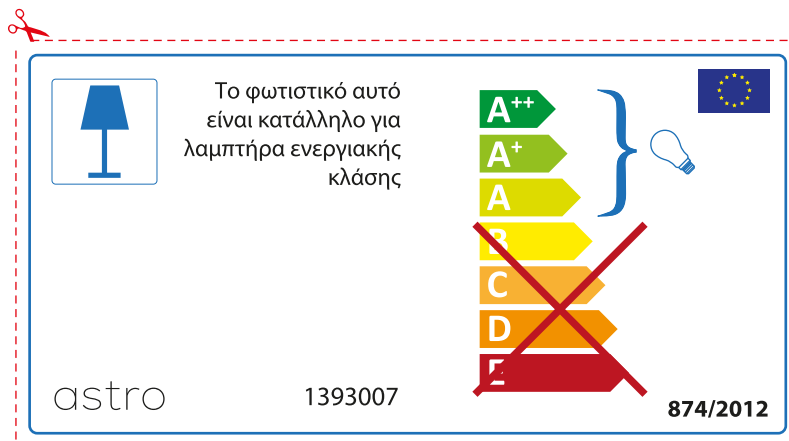

GREEK

Ελέγξτε προσεκτικά τις διαστάσεις του λαμπτήρα ώστε να είναι κατάλληλοι για το συγκεκριμένο φωτιστικό γιατί οι διαστάσεις ίδιου τύπου λαμπτήρα πολλές φορές διαφέρουν ανάλογα την εταιρία κατασκευής