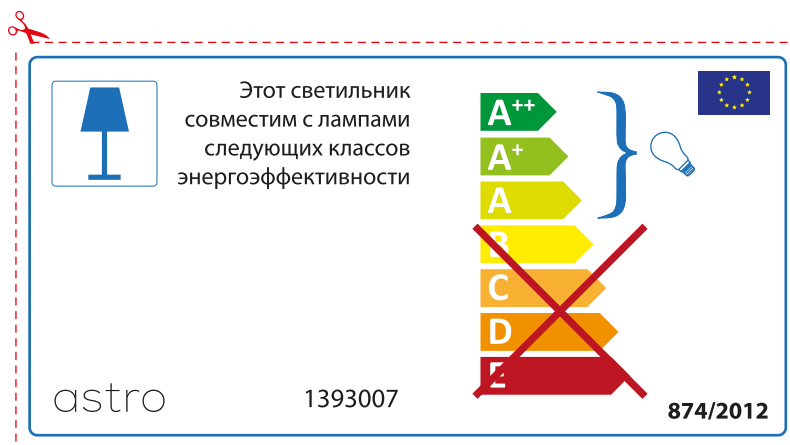

RUSSIAN

Просьба проверить размеры лампы для установки в этот светильник, поскольку размеры ламп могут отличаться в зависимости от производителя