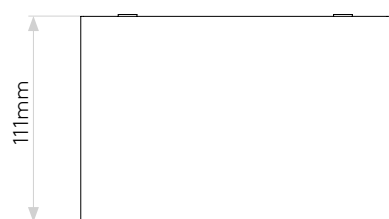

Please note that some dimensions may vary slightly due to manufacturing tolerances, this includes cable entry and fixing holes

Veuillez noter que certaines dimensions peuvent varier légèrement en raison des tolérances de fabrication, y compris l'entrée de câble et les trous de fixation.

Bitte beachten Sie, dass die Maße Fertigungstoleranzen unterliegen und daher in geringem Umfang von der angegebenen Größe abweichen können. Dies gilt auch für Kabeleingänge und Befestigungslöcher.

Si prega notare che possono esserci piccole variazioni in alcune dimensioni dovute alle tolleranze di produzione, queste includono l'ingresso del cavo e i fori di fissaggio.