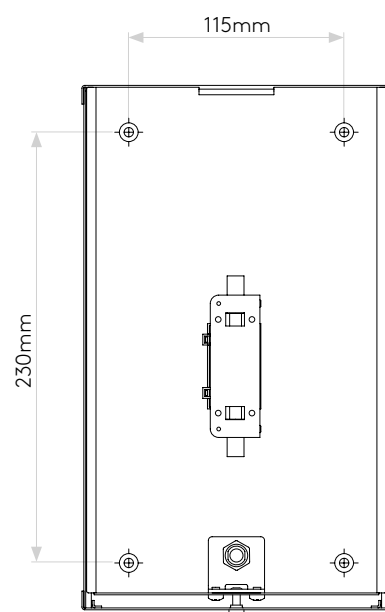

Please note that some dimensions may vary slightly due to manufacturing tolerances, this includes cable entry and fixing holes

Veuillez noter que certaines dimensions peuvent varier légèrement en raison des tolérances de fabrication, y compris l'entrée de câble et les trous de fixation.

Bitte beachten Sie, dass die Maße Fertigungstoleranzen unterliegen und daher in geringem Umfang von der angegebenen Größe abweichen können. Dies gilt auch für Kabeleingänge und Befestigungslöcher.

Si prega notare che possono esserci piccole variazioni in alcune dimensioni dovute alle tolleranze di produzione, queste includono l'ingresso del cavo e i fori di fissaggio.