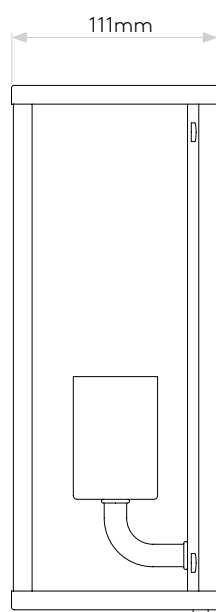

Please note that some dimensions may vary slightly due to manufacturing tolerances, this includes cable entry and fixing holes

Veuillez noter que certaines dimensions peuvent varier légèrement en raison des tolérances de fabrication, y compris l'entrée de câble et les trous de fixation.

Bitte beachten Sie, dass die Maße Fertigungstoleranzen unterliegen und daher in geringem Umfang von der angegebenen Größe abweichen können. Dies gilt auch für Kabeleingänge und Befestigungslöcher.

Si prega notare che possono esserci piccole variazioni in alcune dimensioni dovute alle tolleranze di produzione, queste includono l'ingresso del cavo e i fori di fissaggio.