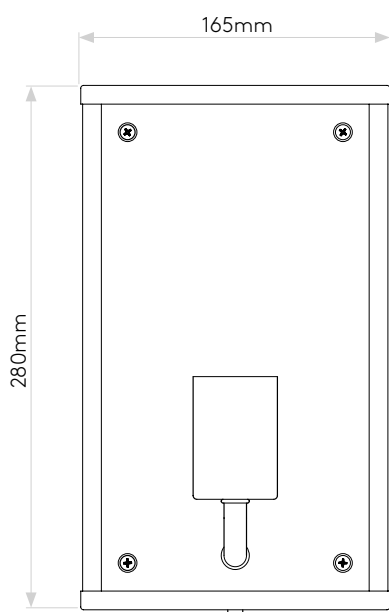

Please note that some dimensions may vary slightly due to manufacturing tolerances, this includes cable entry and fixing holes

Veuillez noter que certaines dimensions peuvent varier légèrement en raison des tolérances de fabrication, y compris l'entrée de câble et les trous de fixation.

Bitte beachten Sie, dass die Maße Fertigungstoleranzen unterliegen und daher in geringem Umfang von der angegebenen Größe abweichen können. Dies gilt auch für Kabeleingänge und Befestigungslöcher.

Si prega notare che possono esserci piccole variazioni in alcune dimensioni dovute alle tolleranze di produzione, queste includono l'ingresso del cavo e i fori di fissaggio.