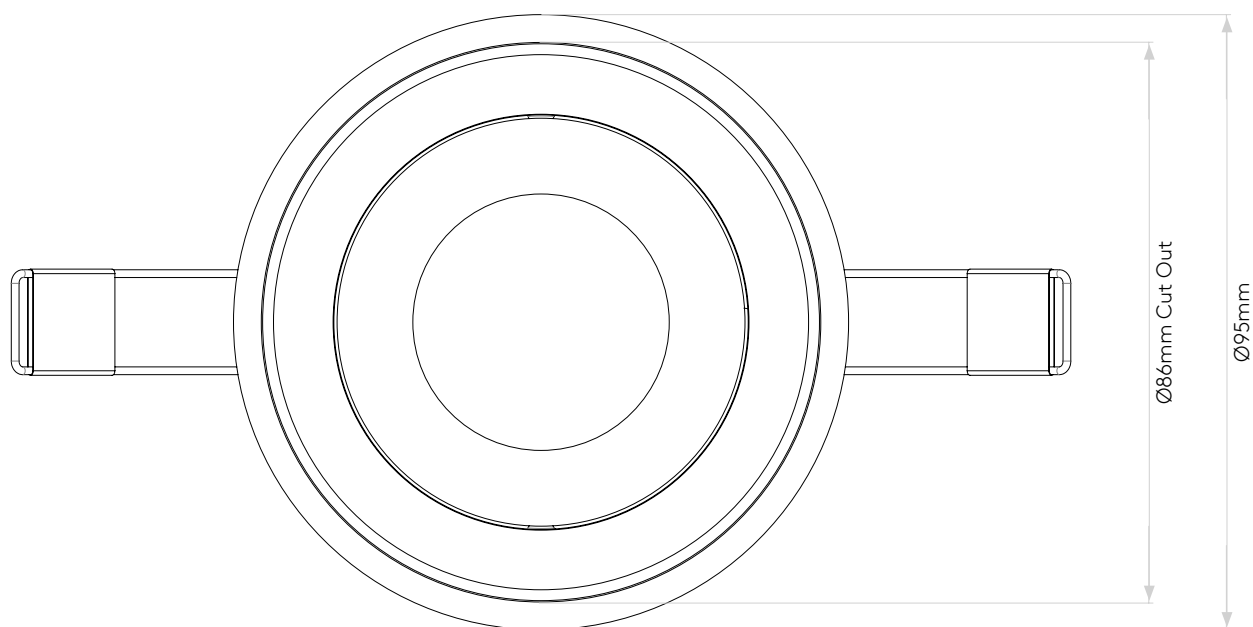

Please note that some dimensions may vary slightly due to manufacturing tolerances, this includes cable entry and fixing holes

Veuillez noter que certaines dimensions peuvent varier légèrement en raison des tolérances de fabrication, y compris l'entrée de câble et les trous de fixation.

Bitte beachten Sie, dass die Maße Fertigungstoleranzen unterliegen und daher in geringem Umfang von der angegebenen Größe abweichen können. Dies gilt auch für Kabeleingänge und Befestigungslöcher.

Si prega notare che possono esserci piccole variazioni in alcune dimensioni dovute alle tolleranze di produzione, queste includono l'ingresso del cavo e i fori di fissaggio.