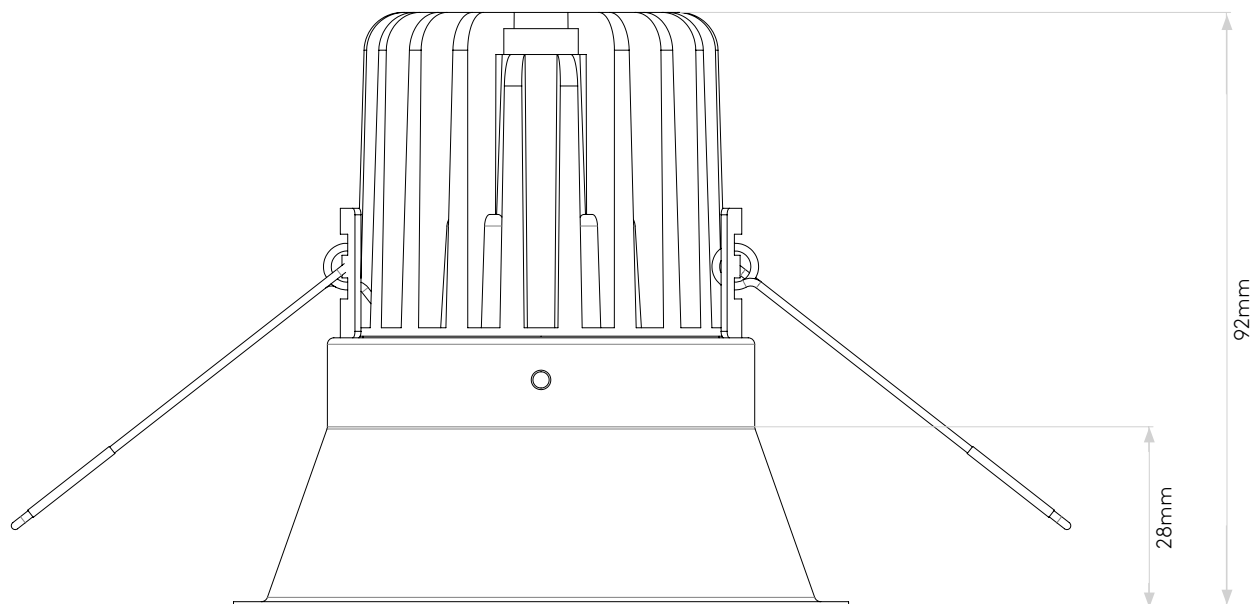

Please note that some dimensions may vary slightly due to manufacturing tolerances, this includes cable entry and fixing holes

Veuillez noter que certaines dimensions peuvent varier légèrement en raison des tolérances de fabrication, y compris l'entrée de câble et les trous de fixation.

Bitte beachten Sie, dass die Maße Fertigungstoleranzen unterliegen und daher in geringem Umfang von der angegebenen Größe abweichen können. Dies gilt auch für Kabeleingänge und Befestigungslöcher.

Si prega notare che possono esserci piccole variazioni in alcune dimensioni dovute alle tolleranze di produzione, queste includono l'ingresso del cavo e i fori di fissaggio.