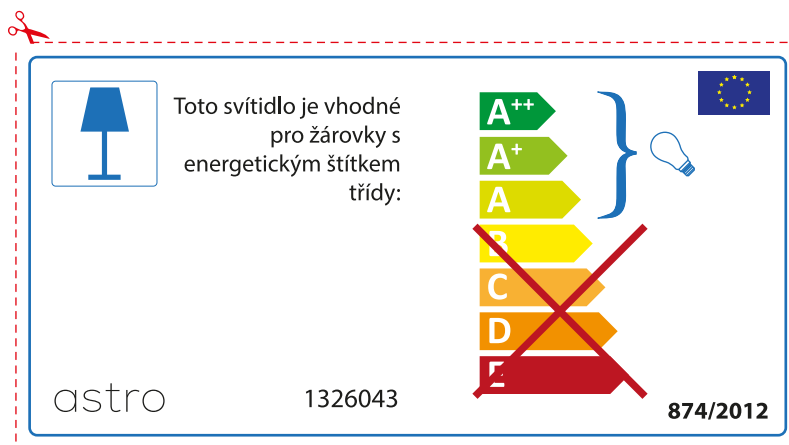

CZECH

Zkontrolujte prosím rozměr světelného zdroje pro svítidlo, protože se liší u různých značek