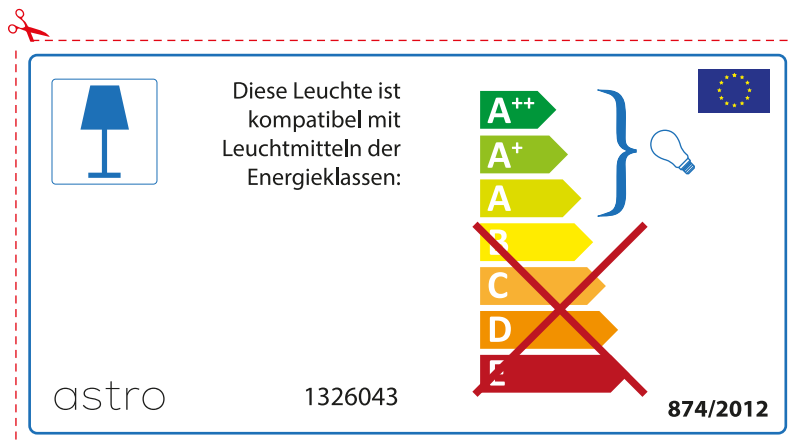

GERMAN

Bitte überprüfen Sie, ob die Abmessungen der Lampe für die Armatur passend sind, da die Größe der Lampen zwischen verschiedenen Marken variieren können