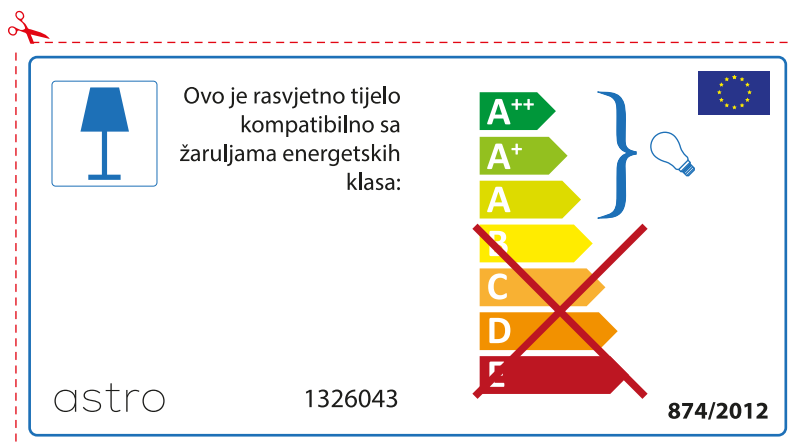

A++
A+
A
~~B~~
~~C~~
~~D~~
~~E~~

874/2012 

Detailed description: This is a rectangular label with a dashed red border and a red scissors icon at the top left. It features the 'astro' brand name and model number '1326043' at the top. Below this is a blue lamp icon and the text 'This luminaire is compatible with bulbs of the energy classes:'. To the right of this text is a blue bracket and a lightbulb icon. On the left, there is a vertical energy class scale with categories A++, A+, A, B, C, D, and E. The categories B, C, D, and E are crossed out with a large red 'X'. At the bottom left is the reference number '874/2012' and at the bottom right is the European Union flag.

A++
A+
A
~~B~~
~~C~~
~~D~~
~~E~~

874/2012 

Detailed description: This is a sticker for an astro luminaire. It features the brand name 'astro' and the model number '1326043' at the top. Below this is a blue lamp icon and the text 'Ce luminaire est compatible avec des sources de classes:'. To the right of this text is a blue bracket and a lightbulb icon. On the left, there is a vertical energy efficiency scale with six levels: A++ (green), A+ (light green), A (yellow-green), B (yellow), C (orange), D (red-orange), and E (red). The levels B, C, D, and E are crossed out with a large red 'X'. At the bottom left is the reference number '874/2012' and at the bottom right is the European Union flag.

ROMANIAN

Verificati dimensiunea lampilor pentru a se potrivi corpului de iluminat, deoarece aceasta poate varia de la furnizor la furnizor.

astro 1326043

 Corpurile de iluminat sunt compatibile cu surse de lumina din clasa:

A++
A+
A
~~B~~
~~C~~
~~D~~
~~E~~

874/2012 

 Corpurile de iluminat sunt compatibile cu surse de lumina din clasa:

A++
A+
A
~~B~~
~~C~~
~~D~~
~~E~~

astro 1326043  874/2012

CROATIAN

Provjerite veličinu žarulje prije umetanja u rasvjetno tijelo jer se veličina žarulja razlikuje ovisno o proizvođaču