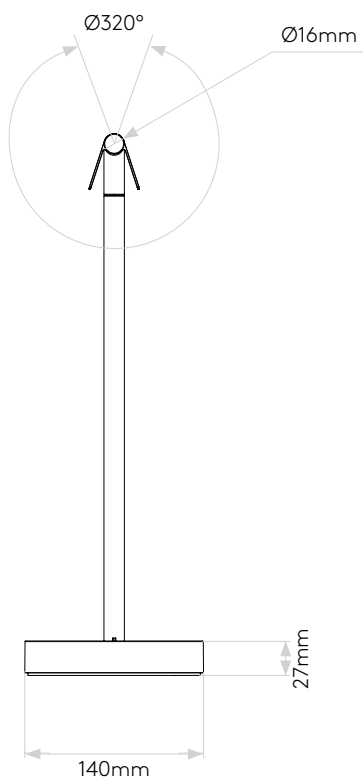

## GENERAL

LOCATION:	Interior
CLASS:	CE (Class II)
IP RATING:	IP20
BATHROOM ZONE:	Zone 3
DRIVER REQUIRED:	No
INSTALLATION ORIENTATION:	-
MAIN MATERIAL:	Metal - Mild Steel
DIMENSIONS (mm):	H: 424.5 W:140 D: 402
CUT OUT HOLE (mm):	-
RECESS DEPTH (mm):	-
FIRE RATING:	-
CABLE LENGTH (mm):	-
GROSS WEIGHT (kg):	3.5

## LAMP

LIGHT SOURCE:	COB LED
WATTAGE:	4.7W
LAMP INCLUDED:	Yes (Integral)
MAXIMUM LAMP LENGTH (mm):	-
LUMINOUS FLUX (lm):	151
COLOUR TEMP (K):	2700
CRI (Ra):	90
MACADAM ELLIPSE:	3-Step
TILT ADJUSTABLE ANGLE (°):	330
ROTATION ADJUSTABLE ANGLE (°):	330
LIFETIME (hrs):	To Be Advised
BEAM ANGLE (°):	60

Please note that some dimensions may vary slightly due to manufacturing tolerances, this includes cable entry and fixing holes

Veuillez noter que certaines dimensions peuvent varier légèrement en raison des tolérances de fabrication, y compris l'entrée de câble et les trous de fixation.