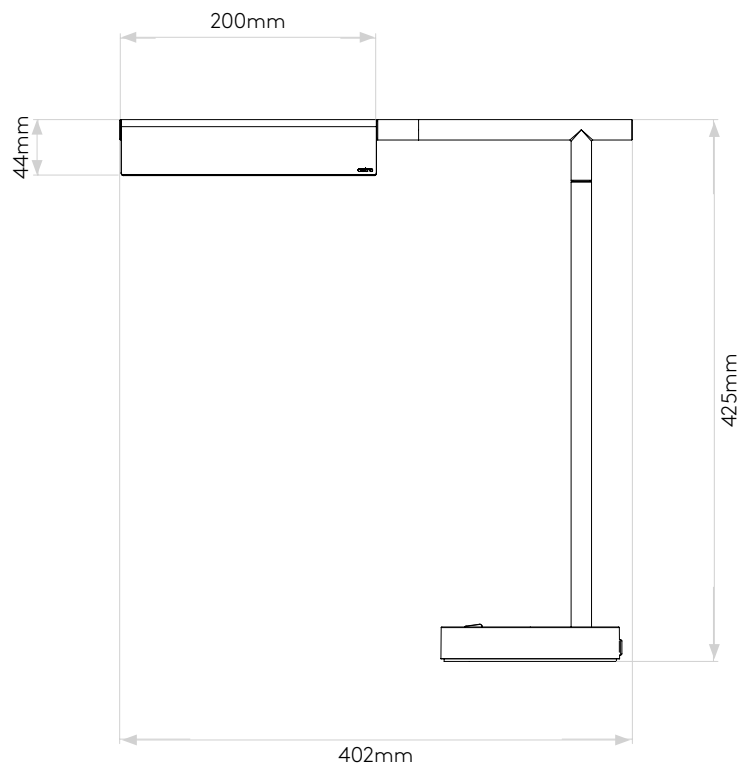

## GENERAL

LOCATION:	Interior
CLASS:	CE (Class II)
IP RATING:	IP20
BATHROOM ZONE:	Zone 3
DRIVER REQUIRED:	No
INSTALLATION ORIENTATION:	-
MAIN MATERIAL:	Metal - Mild Steel
DIMENSIONS (mm):	H: 424.5 W:140 D: 402
CUT OUT HOLE (mm):	-
RECESS DEPTH (mm):	-
FIRE RATING:	-
CABLE LENGTH (mm):	-
GROSS WEIGHT (kg):	3.5

## LAMP

LIGHT SOURCE:	COB LED
WATTAGE:	4.7W
LAMP INCLUDED:	Yes (Integral)
MAXIMUM LAMP LENGTH (mm):	-
LUMINOUS FLUX (lm):	151
COLOUR TEMP (K):	2700
CRI (Ra):	90
MACADAM ELLIPSE:	3-Step
TILT ADJUSTABLE ANGLE (°):	330
ROTATION ADJUSTABLE ANGLE (°):	330
LIFETIME (hrs):	To Be Advised
BEAM ANGLE (°):	60

Please note that some dimensions may vary slightly due to manufacturing tolerances, this includes cable entry and fixing holes

Veuillez noter que certaines dimensions peuvent varier légèrement en raison des tolérances de fabrication, y compris l'entrée de câble et les trous de fixation.