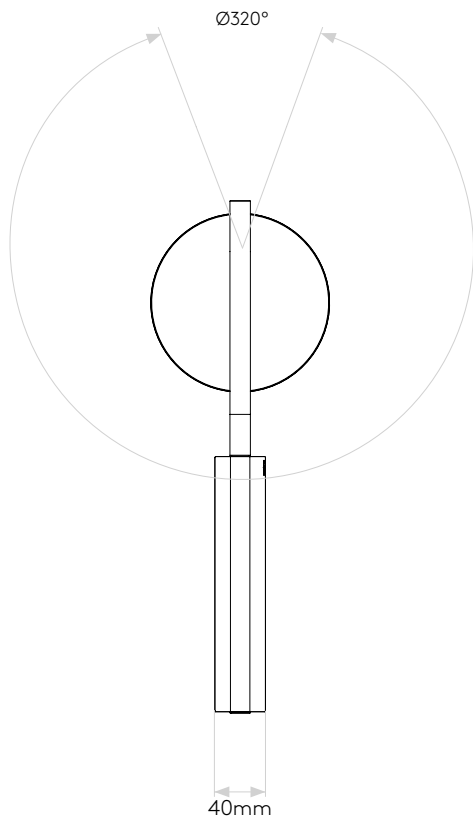

Please note that some dimensions may vary slightly due to manufacturing tolerances, this includes cable entry and fixing holes

Veuillez noter que certaines dimensions peuvent varier légèrement en raison des tolérances de fabrication, y compris l'entrée de câble et les trous de fixation.

Bitte beachten Sie, dass die Maße Fertigungstoleranzen unterliegen und daher in geringem Umfang von der angegebenen Größe abweichen können. Dies gilt auch für Kabeingänge und Befestigungslöcher.

Si prega notare che possono esserci piccole variazioni in alcune dimensioni dovute alle tolleranze di produzione, queste includono l'ingresso del cavo e i fori di fissaggio.